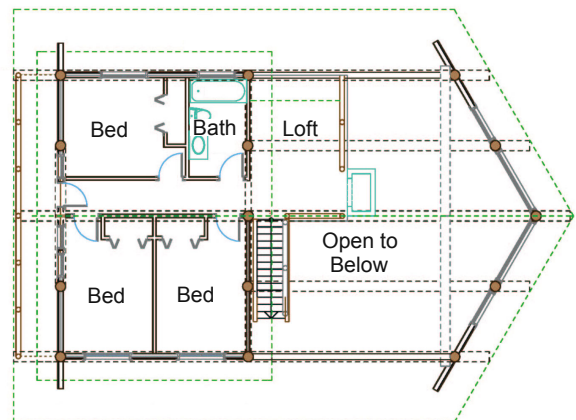

# Lake Country Log Homes

Kananaskis

Total sq. ft: 2010

Main

Upper