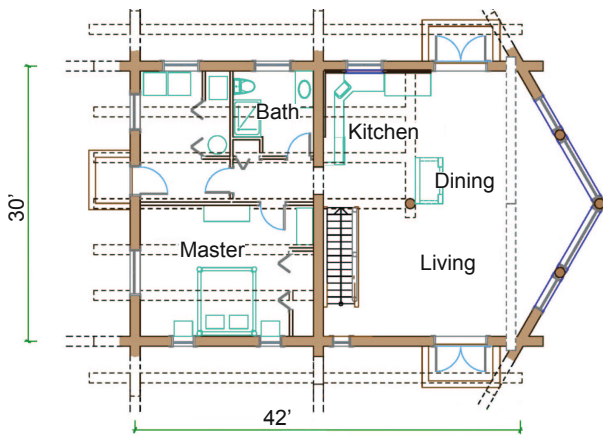

# Lake Country Log Homes

Kananaskis

Total sq. ft: 2010

Main

Upper