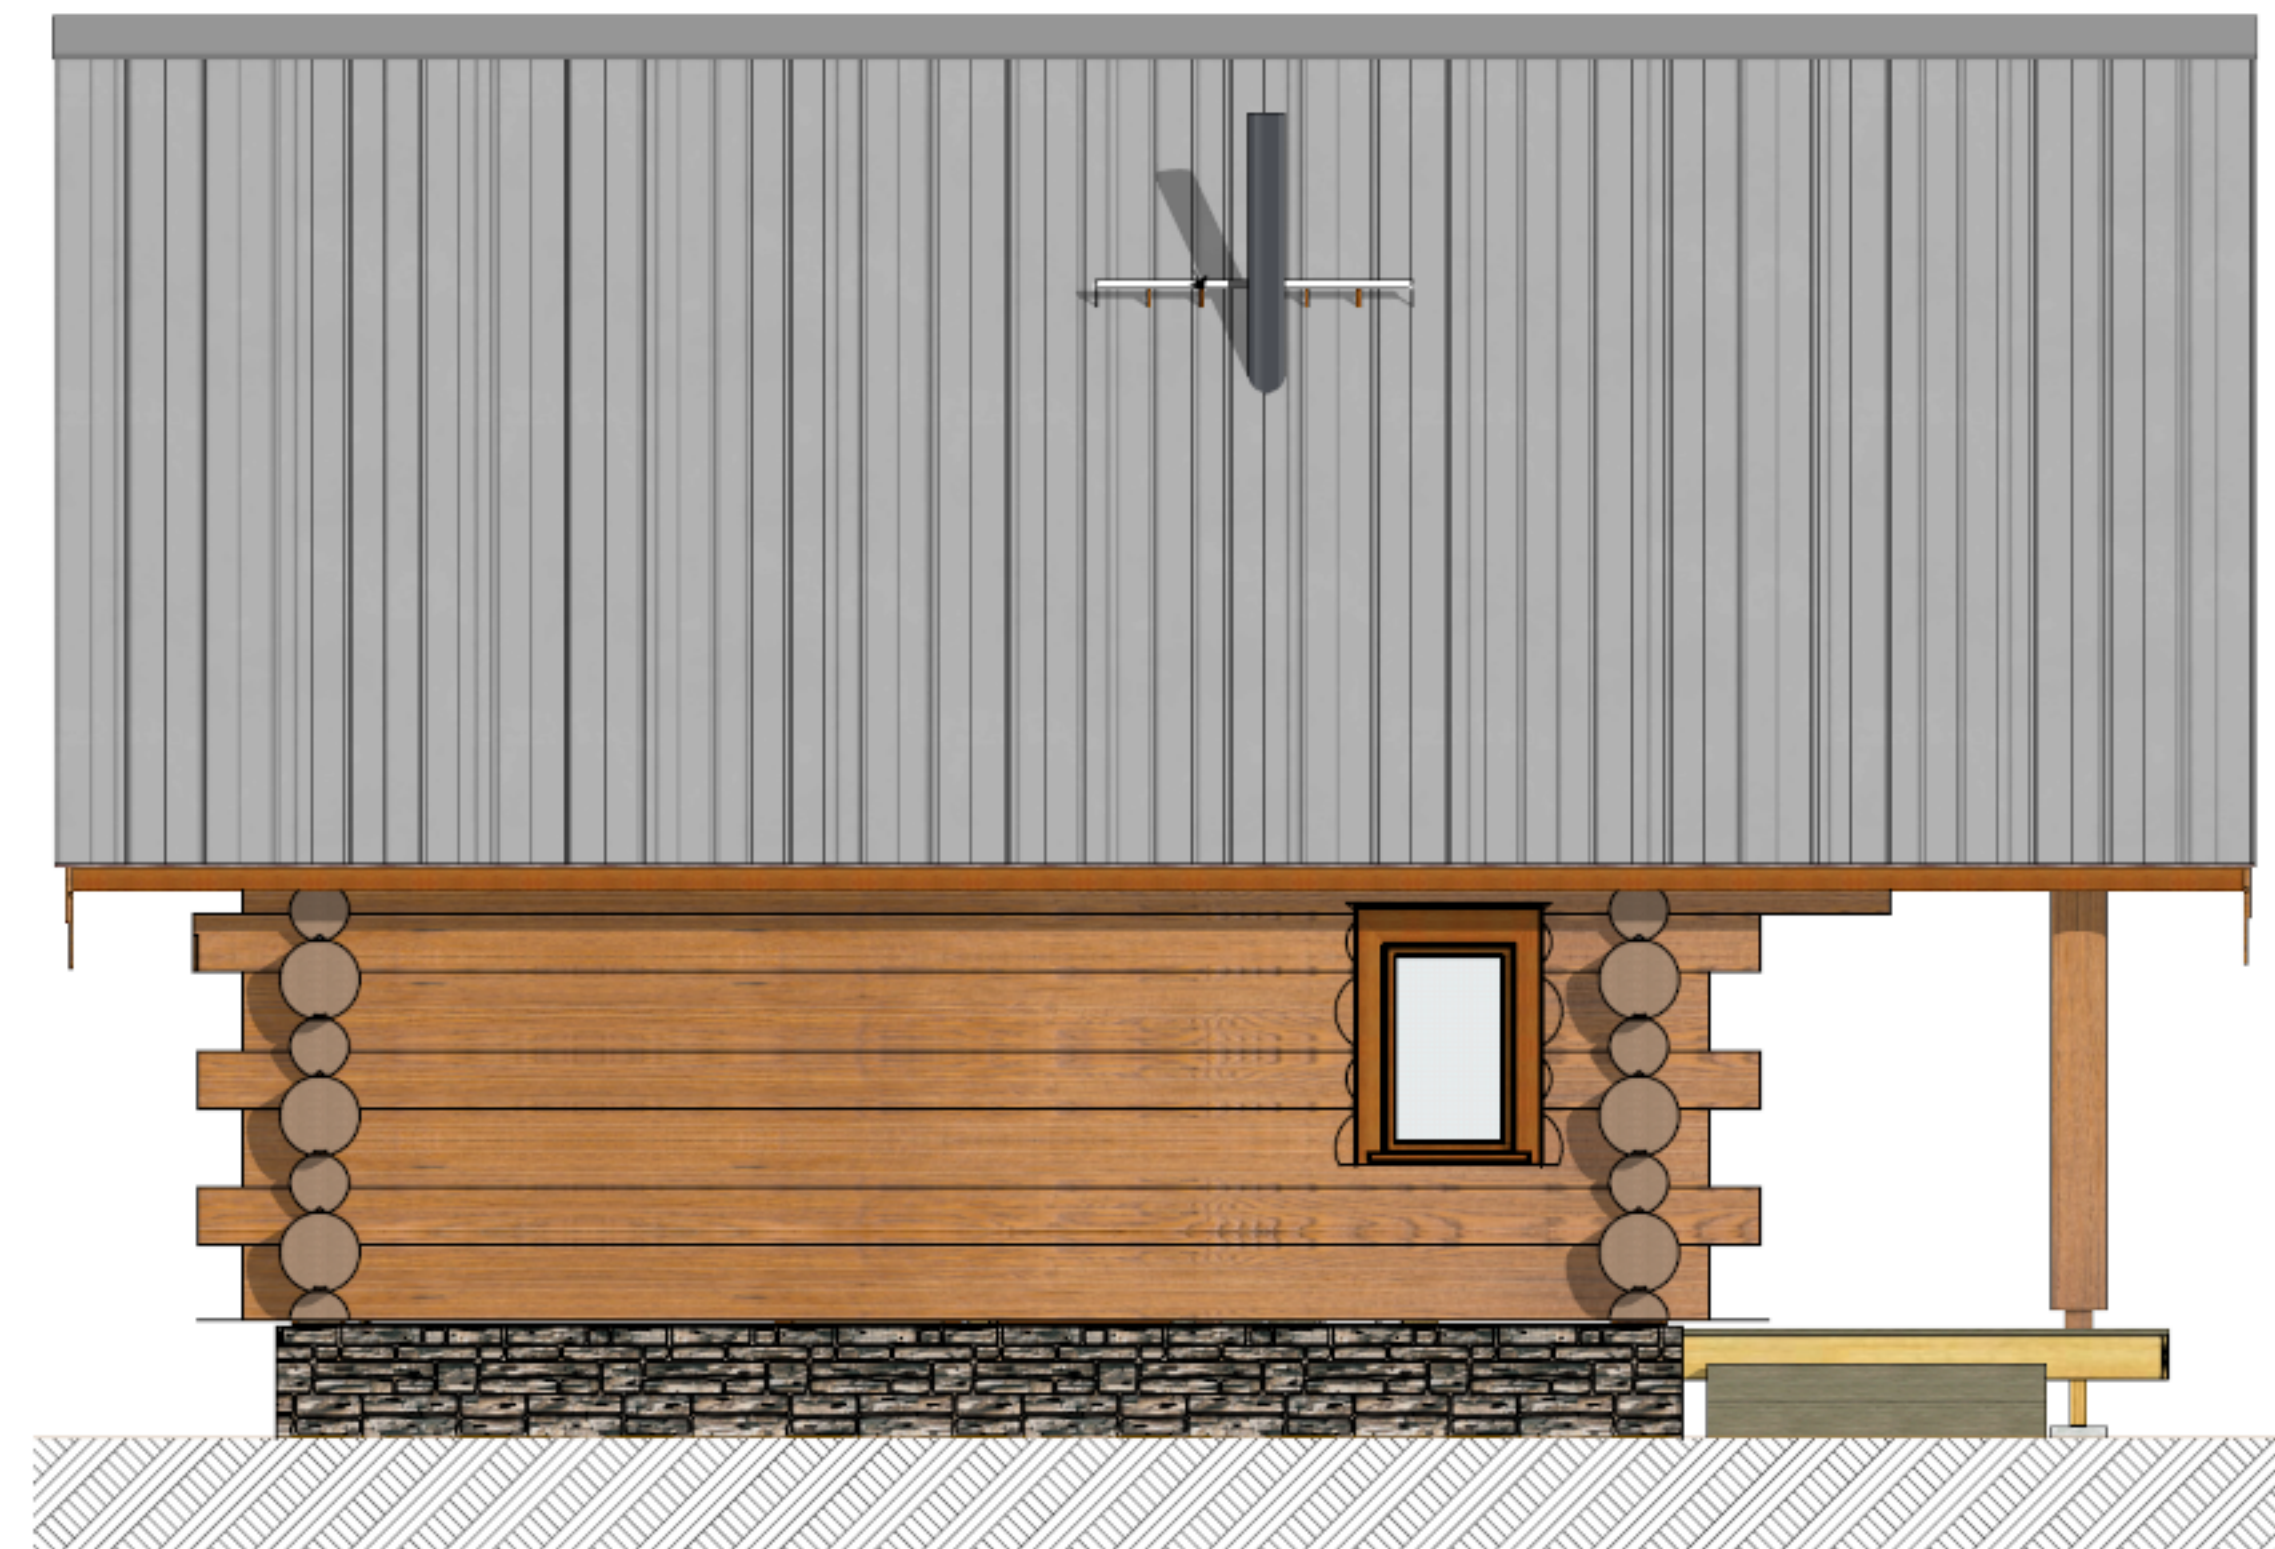

Bridge Lake

LIVING AREA: 576 SF  
DECKS: 192 SF

**Bridge Lake**  
MAIN FLOOR PLAN

LIVING AREA: 360 SF

**Bridge Lake**  
SECOND FLOOR PLAN