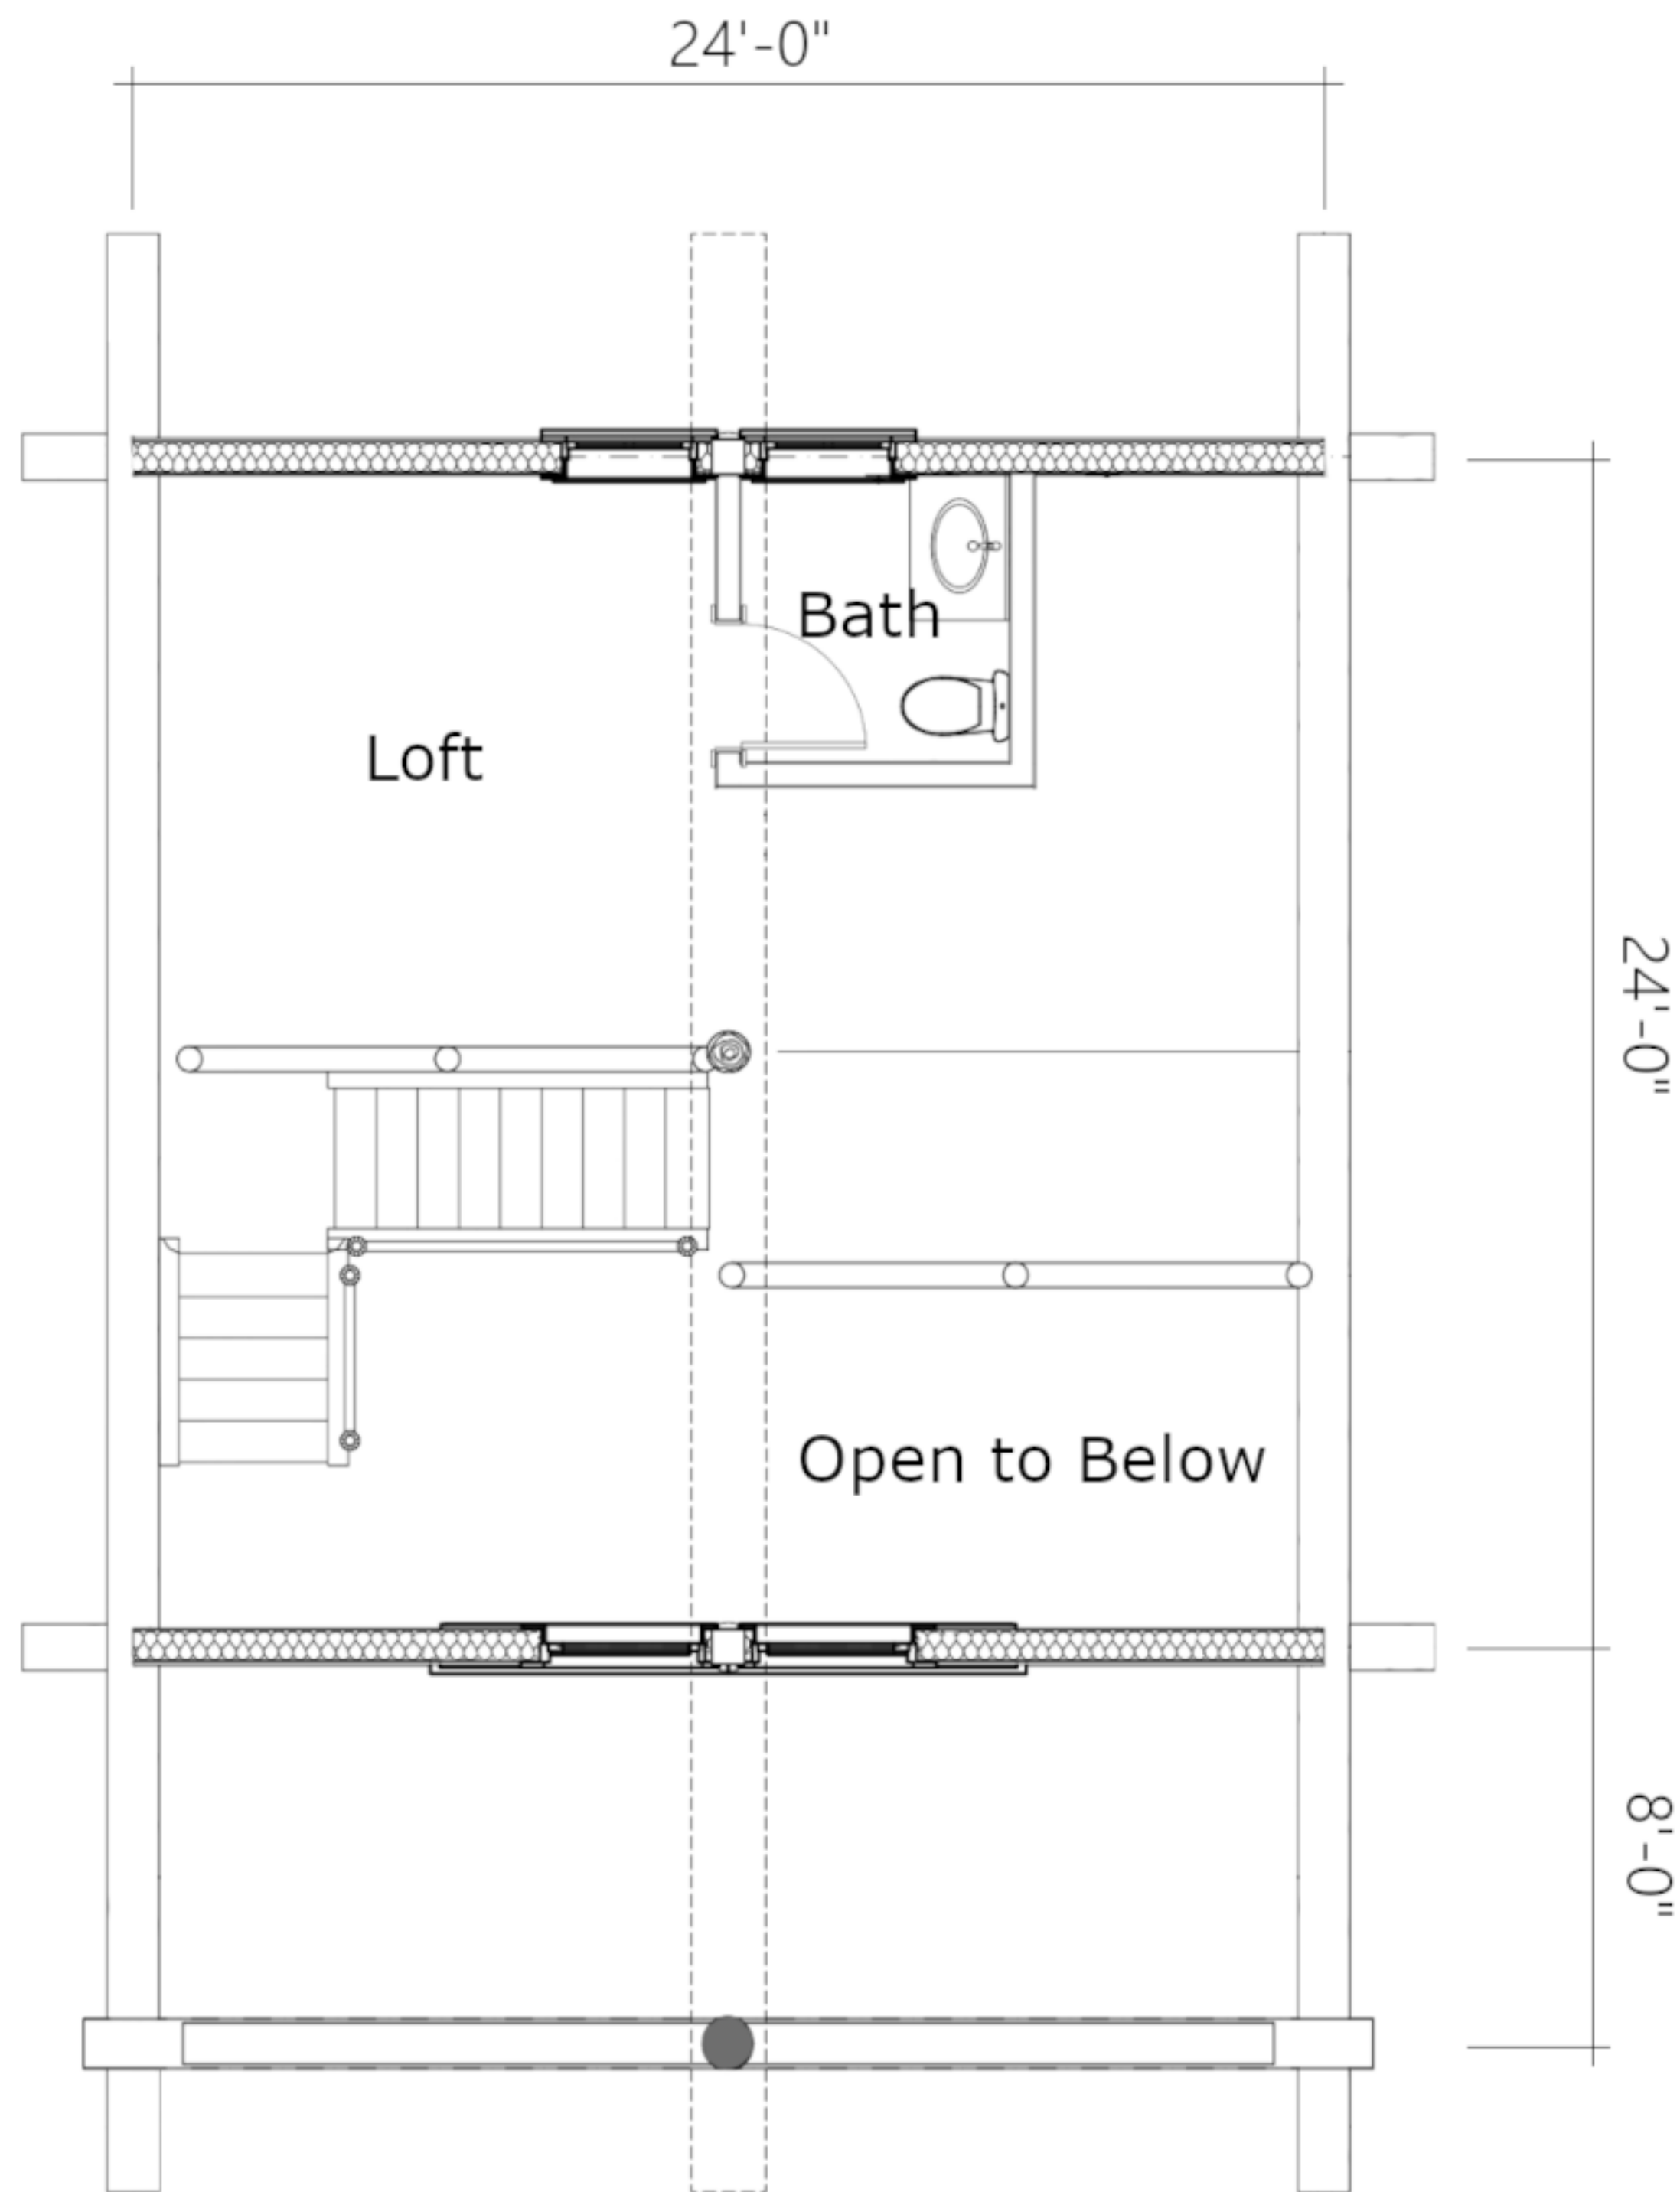

Bridge Lake

LIVING AREA: 576 SF  
DECKS: 192 SF

**Bridge Lake**  
MAIN FLOOR PLAN

LIVING AREA: 360 SF

**Bridge Lake**  
SECOND FLOOR PLAN