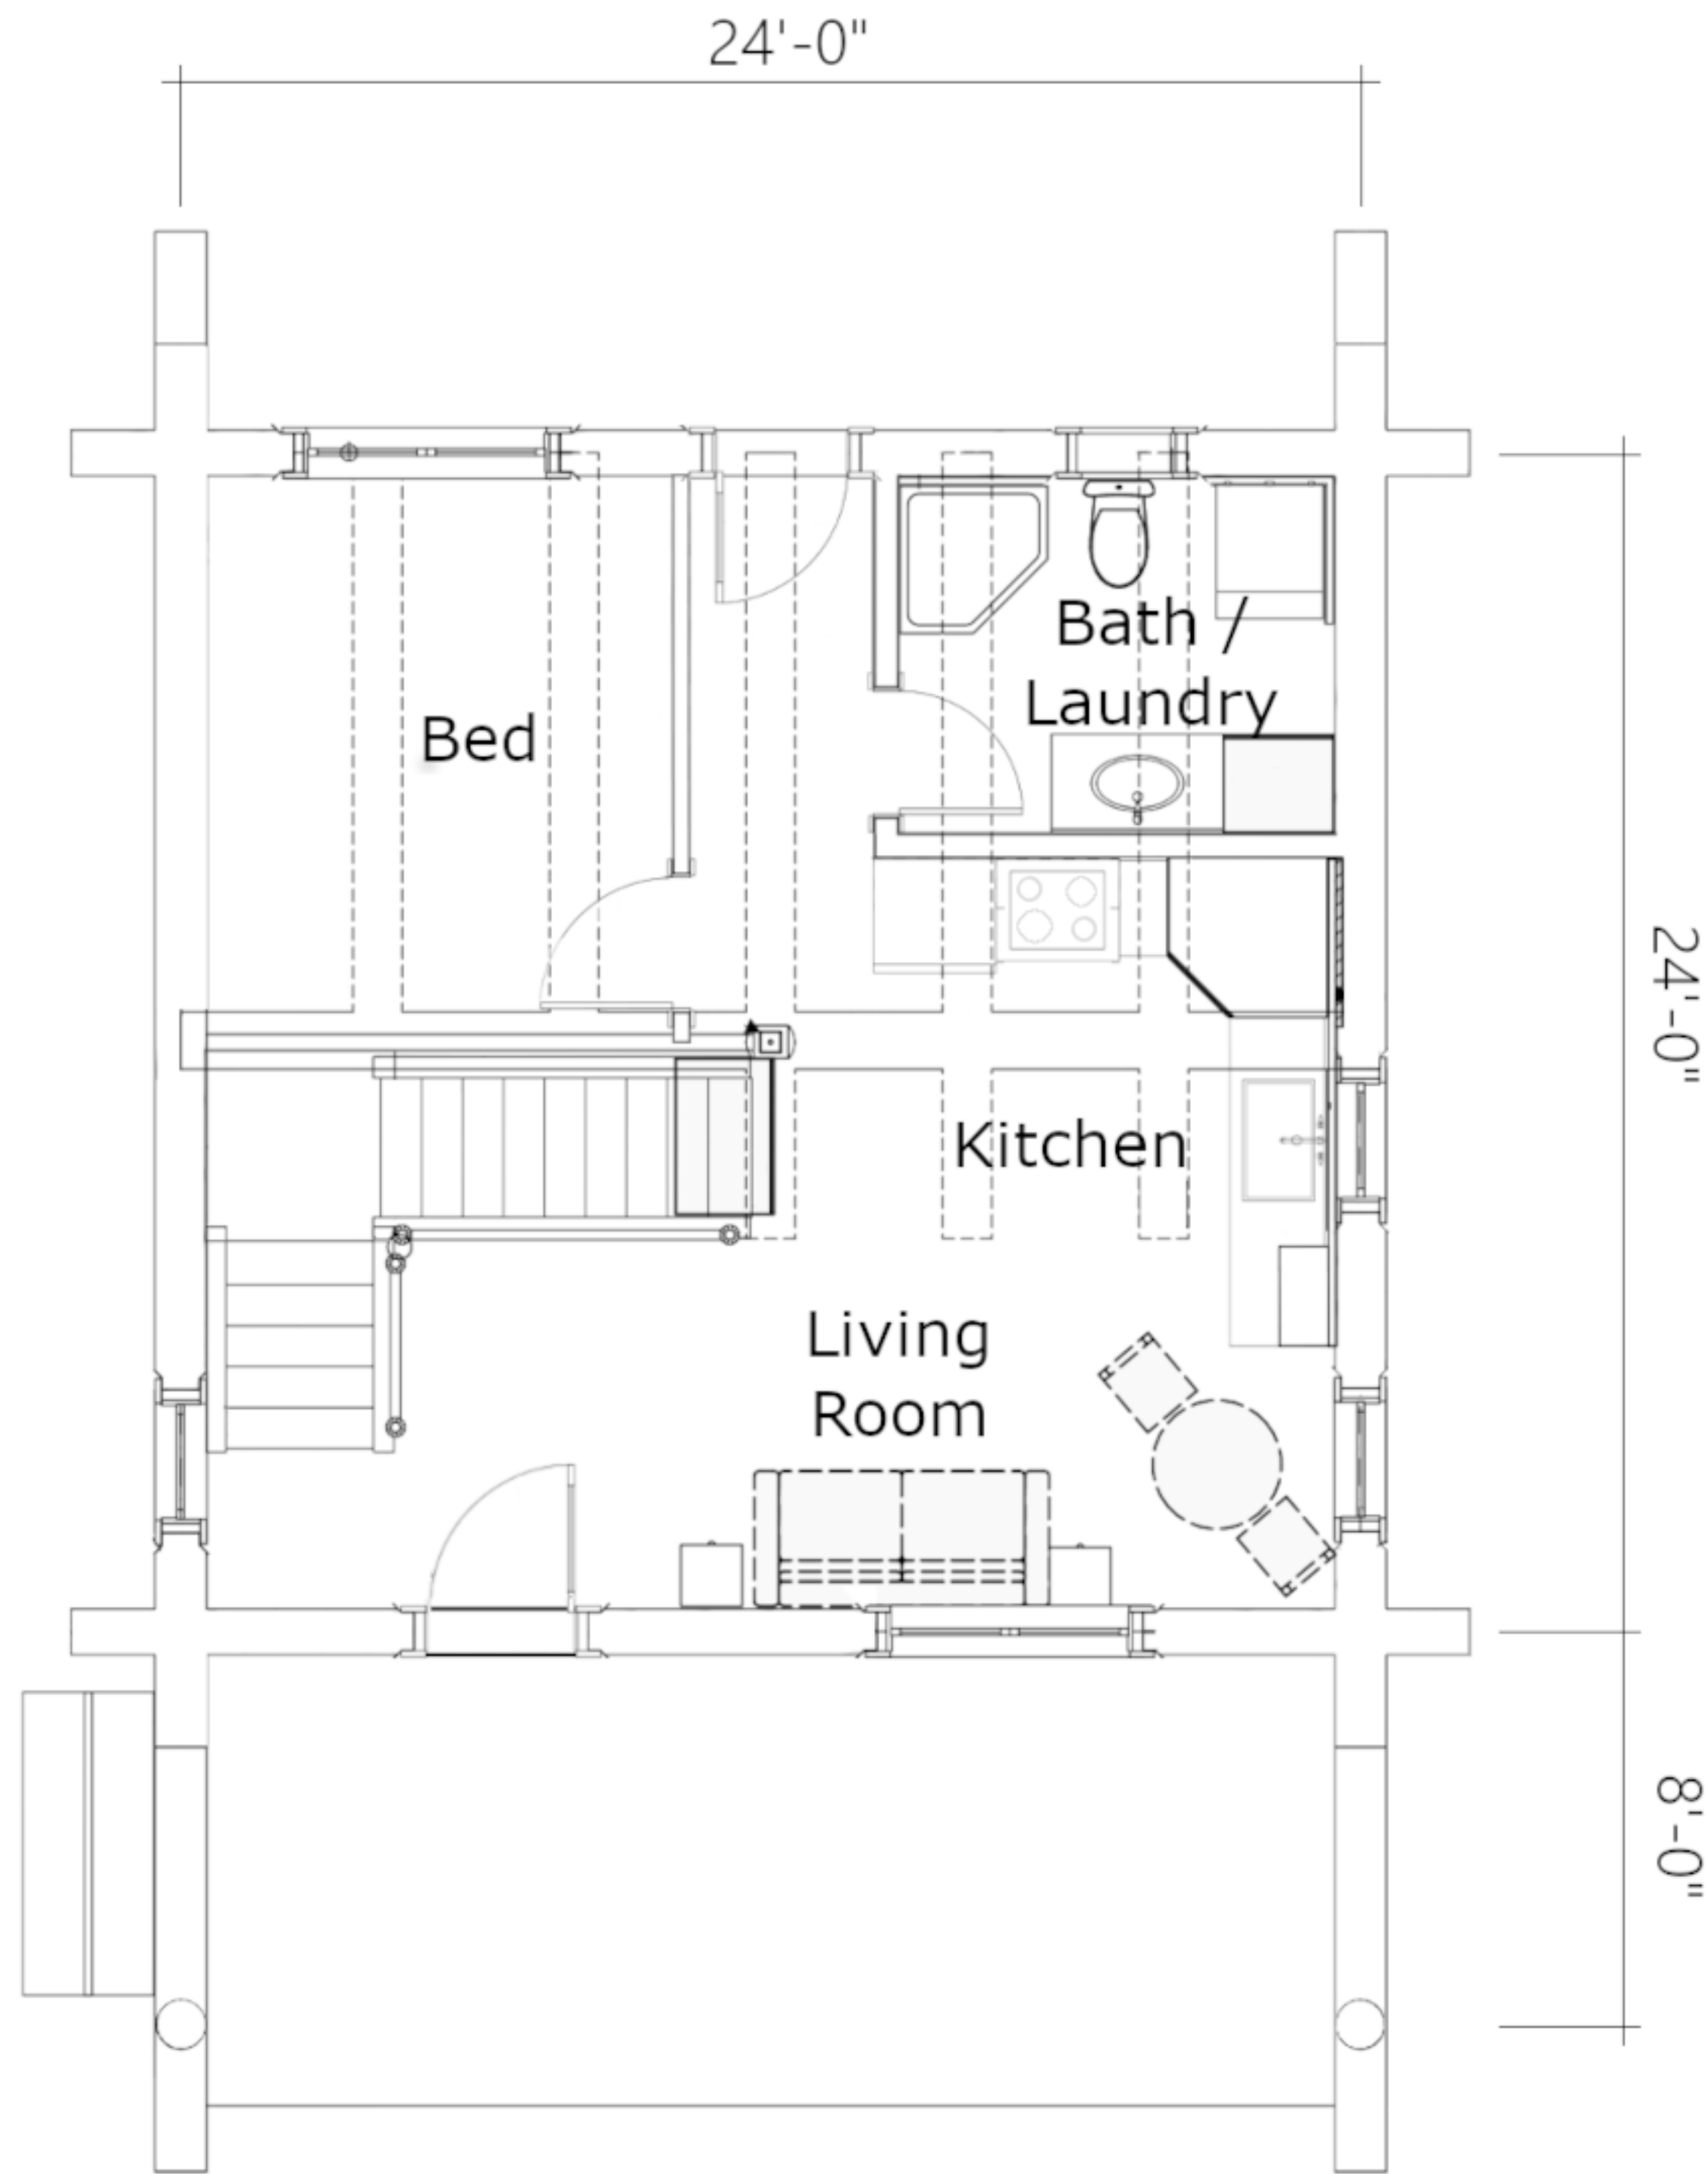

Bridge Lake

LIVING AREA: 576 SF  
DECKS: 192 SF

**Bridge Lake**  
MAIN FLOOR PLAN

LIVING AREA: 360 SF

**Bridge Lake**  
SECOND FLOOR PLAN