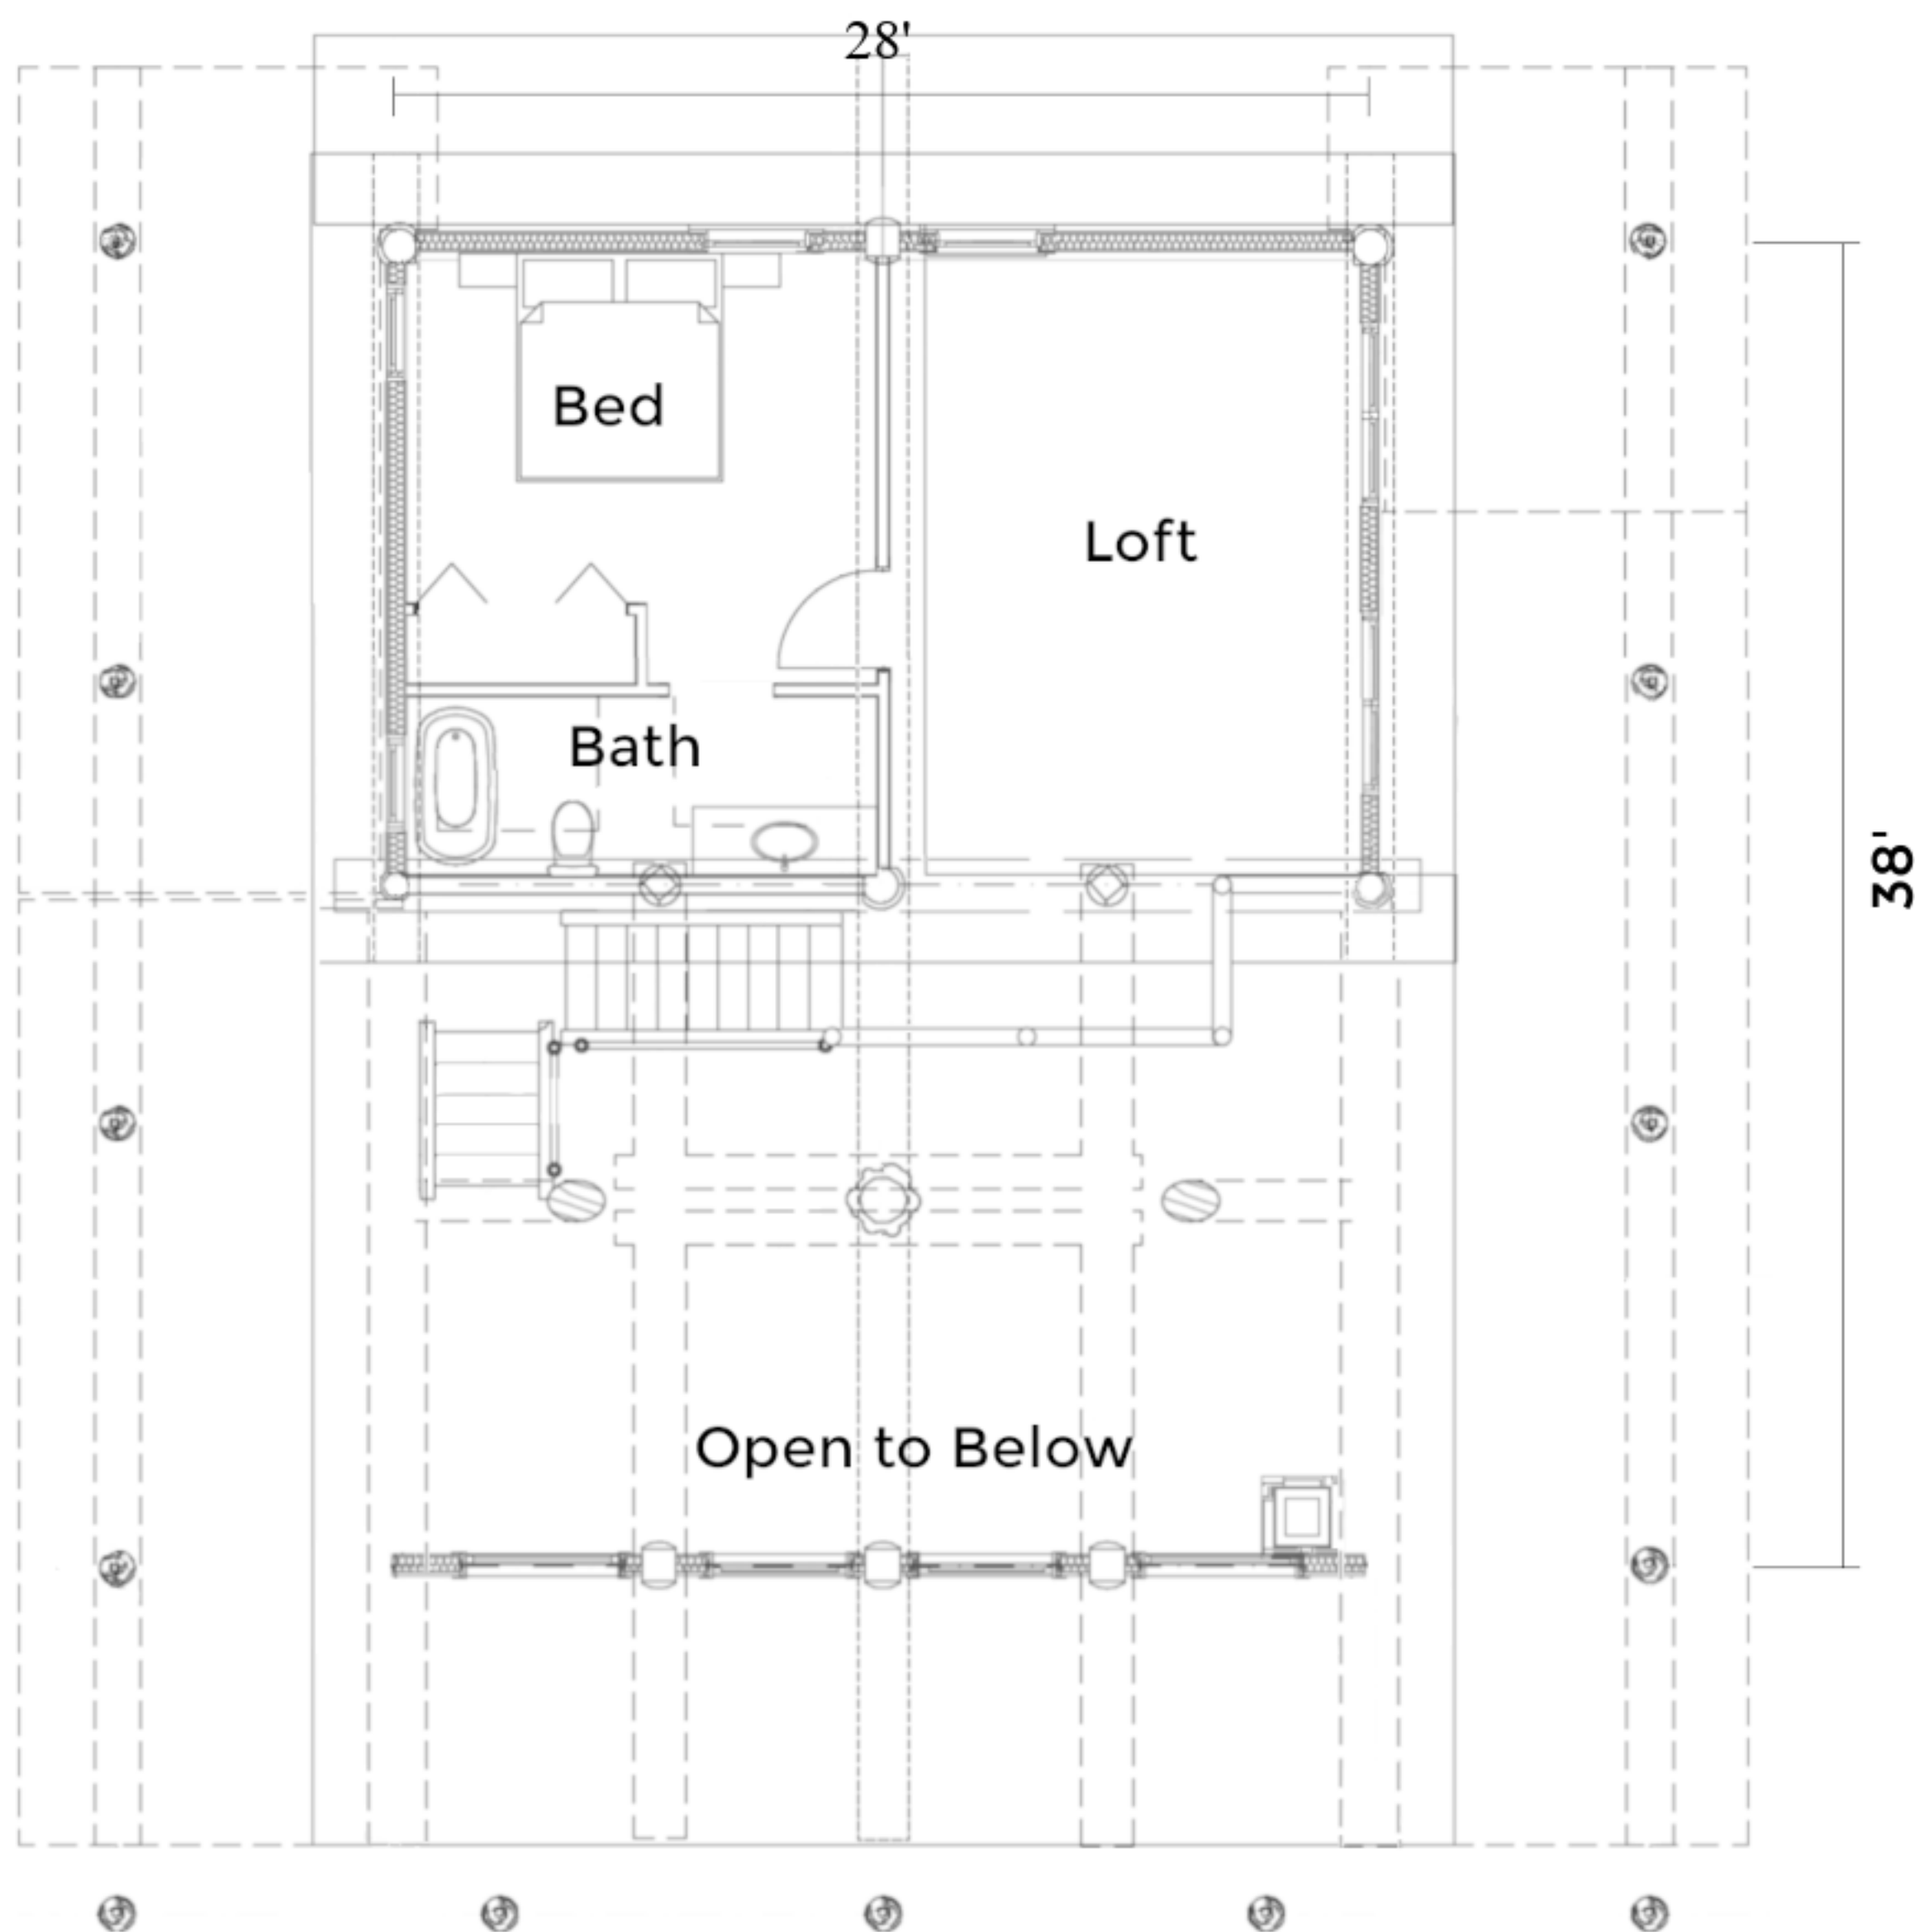

Bridger Range
MAIN FLOOR

<u>Square Footage</u>	
Main Floor:	1064
Upper Floor:	572
Covered Decks:	800
Basement (Optional):	1064

Bridger Range
UPPER FLOOR

Square Footage

Main Floor:	1064
Upper Floor:	572
Covered Decks:	800
Basement (Optional):	1064

Bridger Range
BASEMENT

Square Footage
Main Floor: 1064
Upper Floor: 572
Covered Decks: 800
Basement (Optional): 1064