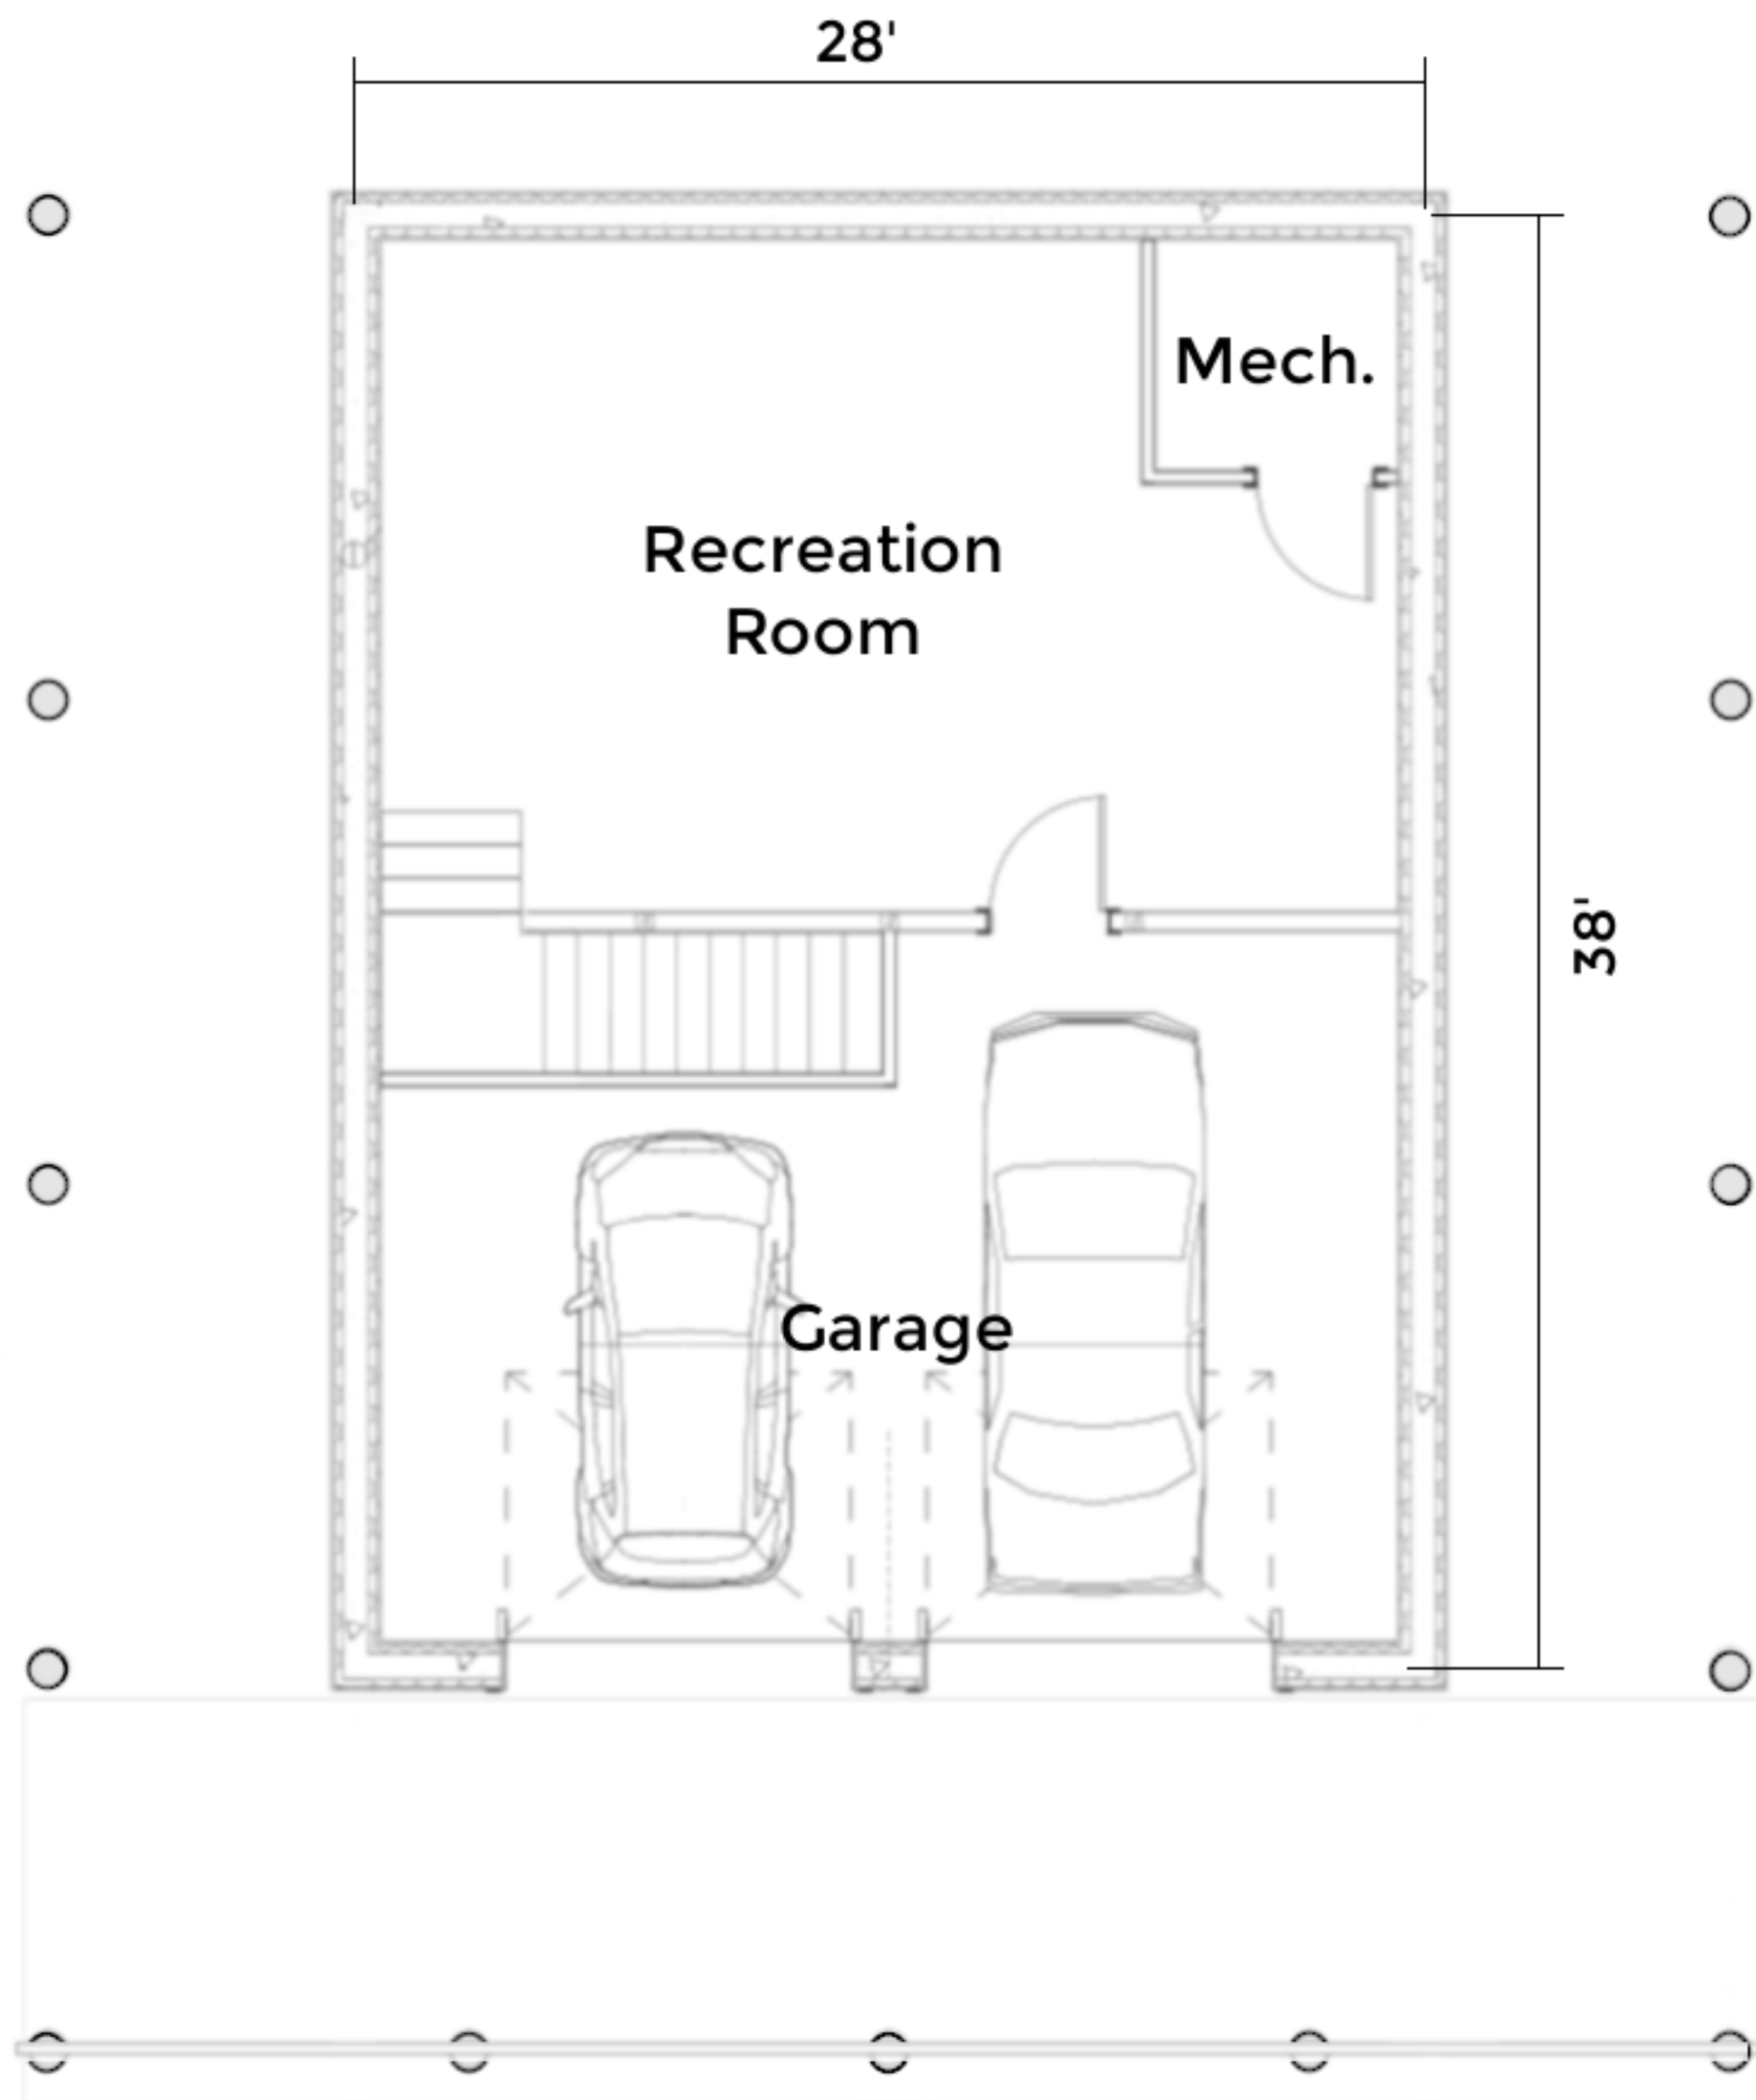

Bridger Range
MAIN FLOOR

<u>Square Footage</u>	
Main Floor:	1064
Upper Floor:	572
Covered Decks:	800
Basement (Optional):	1064

Bridger Range
UPPER FLOOR

Square Footage

Main Floor:	1064
Upper Floor:	572
Covered Decks:	800
Basement (Optional):	1064

Bridger Range
BASEMENT

Square Footage
Main Floor: 1064
Upper Floor: 572
Covered Decks: 800
Basement (Optional): 1064