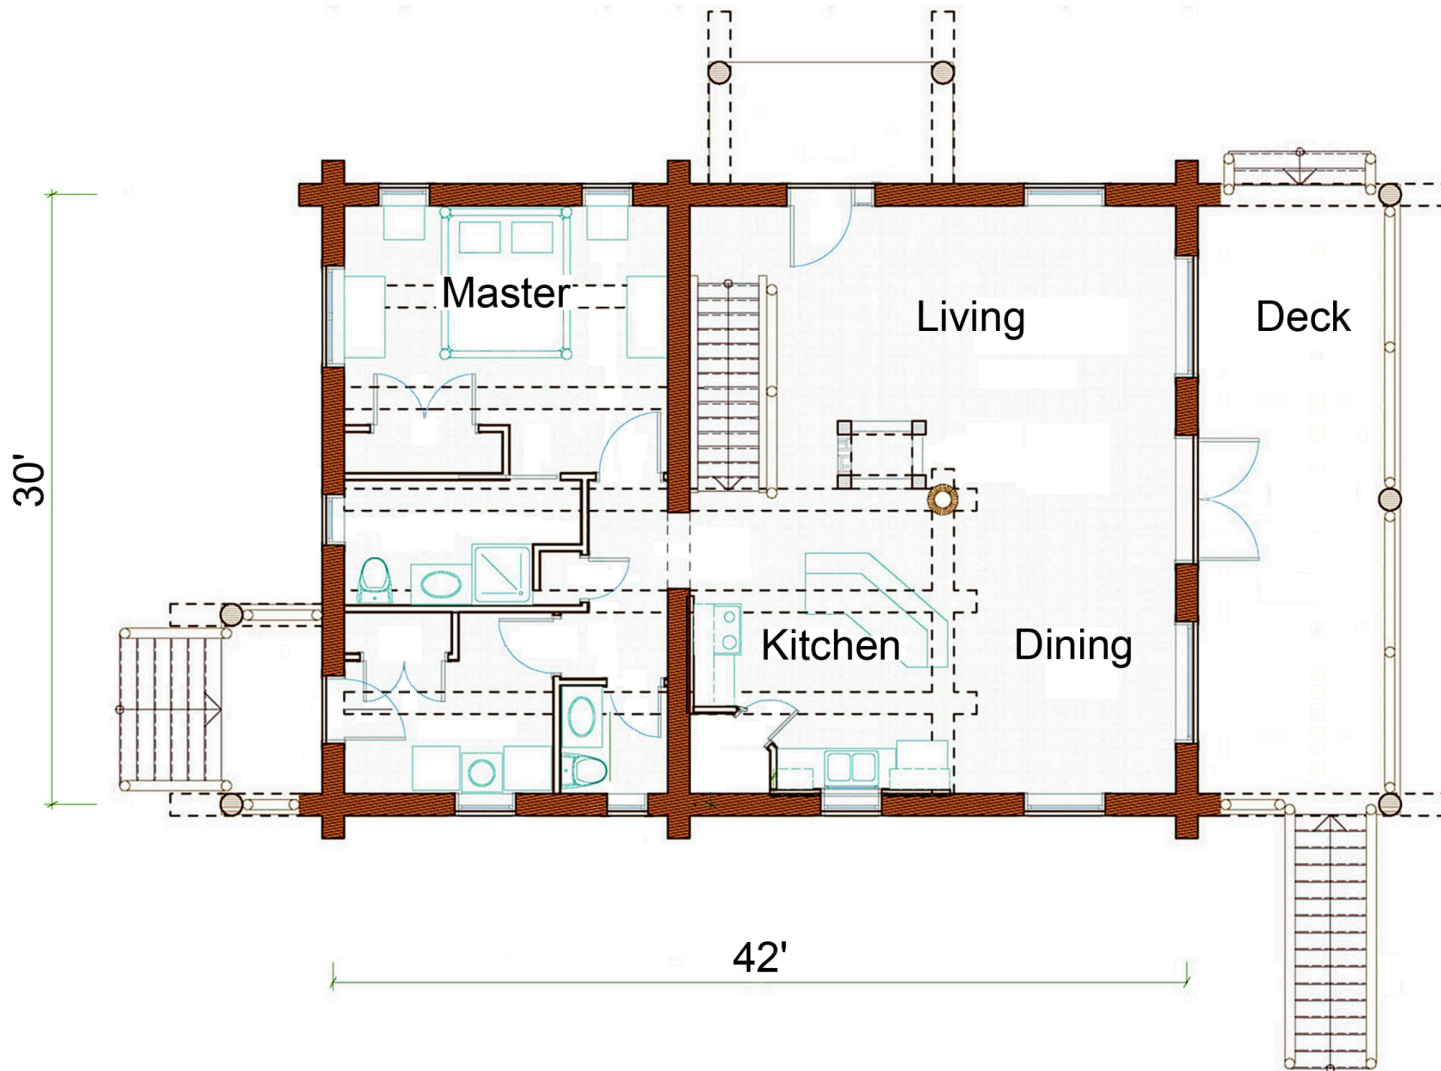

Canmore

Square Footage
 Main Floor: 1360
 Upper Floor: 700

Canmore MAIN FLOOR PLAN

Square Footage

Main Floor: 1360

Upper Floor: 700

Canmore UPPER FLOOR PLAN

FRONT

RIGHT

REAR

LEFT

Canmore ELEVATIONS