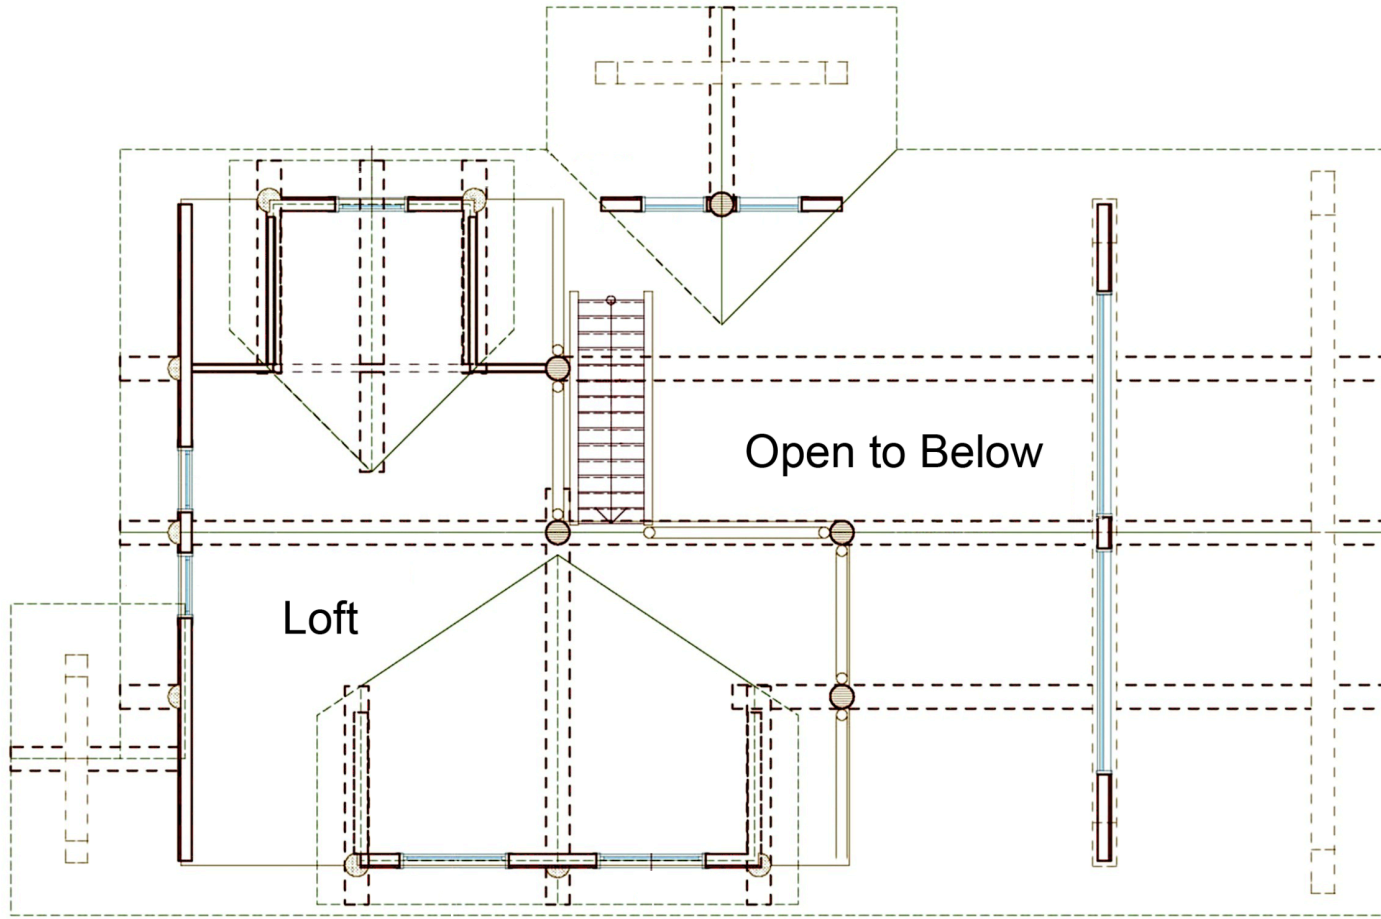

Canmore

Square Footage
 Main Floor: 1360
 Upper Floor: 700

Canmore MAIN FLOOR PLAN

Square Footage

Main Floor: 1360

Upper Floor: 700

Canmore UPPER FLOOR PLAN

FRONT

RIGHT

REAR

LEFT

Canmore ELEVATIONS