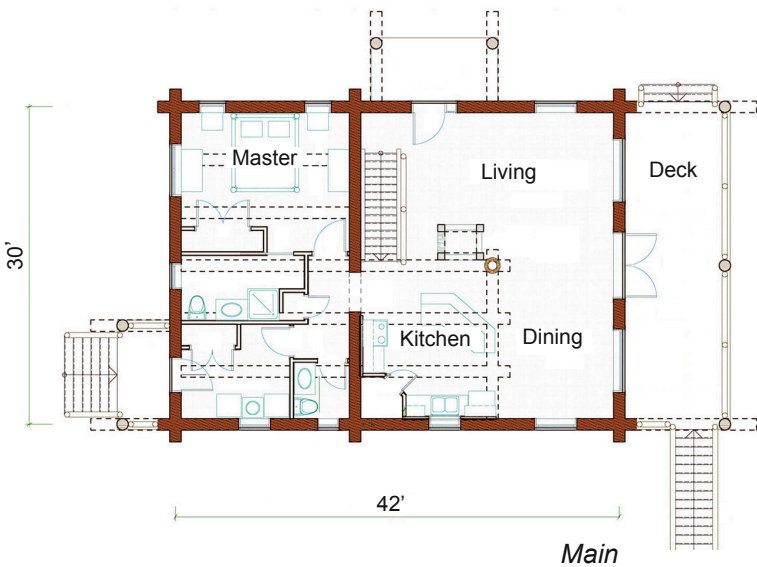

Lake Country Log Homes

Canmore

Total sq. ft: 1971

Upper