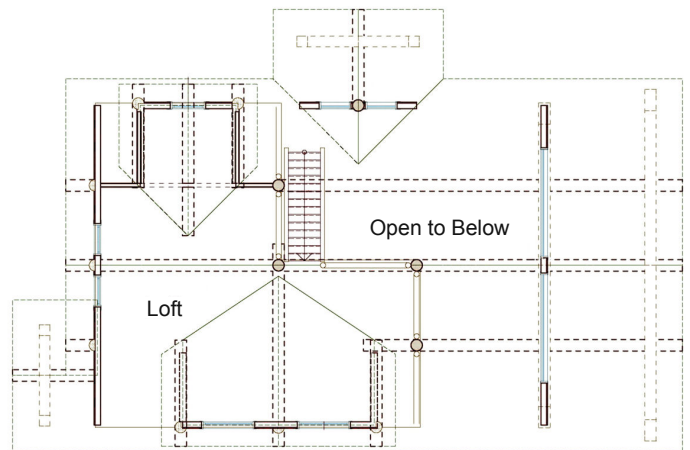

Lake Country Log Homes

Canmore

Total sq. ft: 1971

Upper