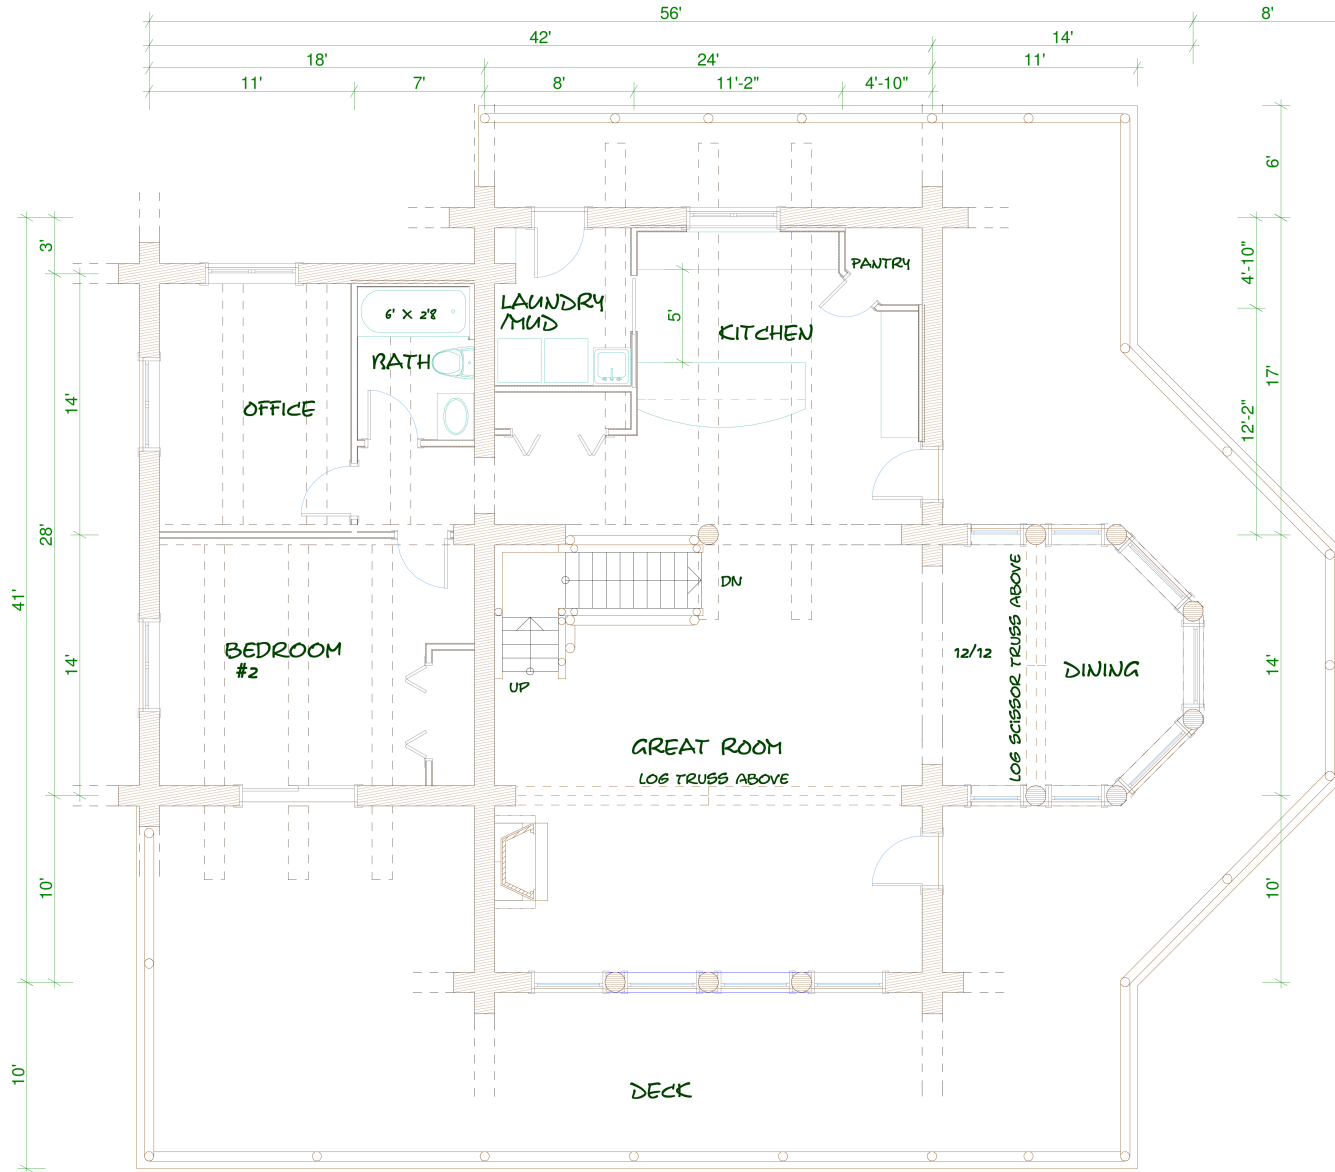

# Columbia MAIN FLOOR

## Square Footage

Main Floor: 1015

Upper Floor: 867

Covered Decks: 1533

# Columbia UPPER FLOOR