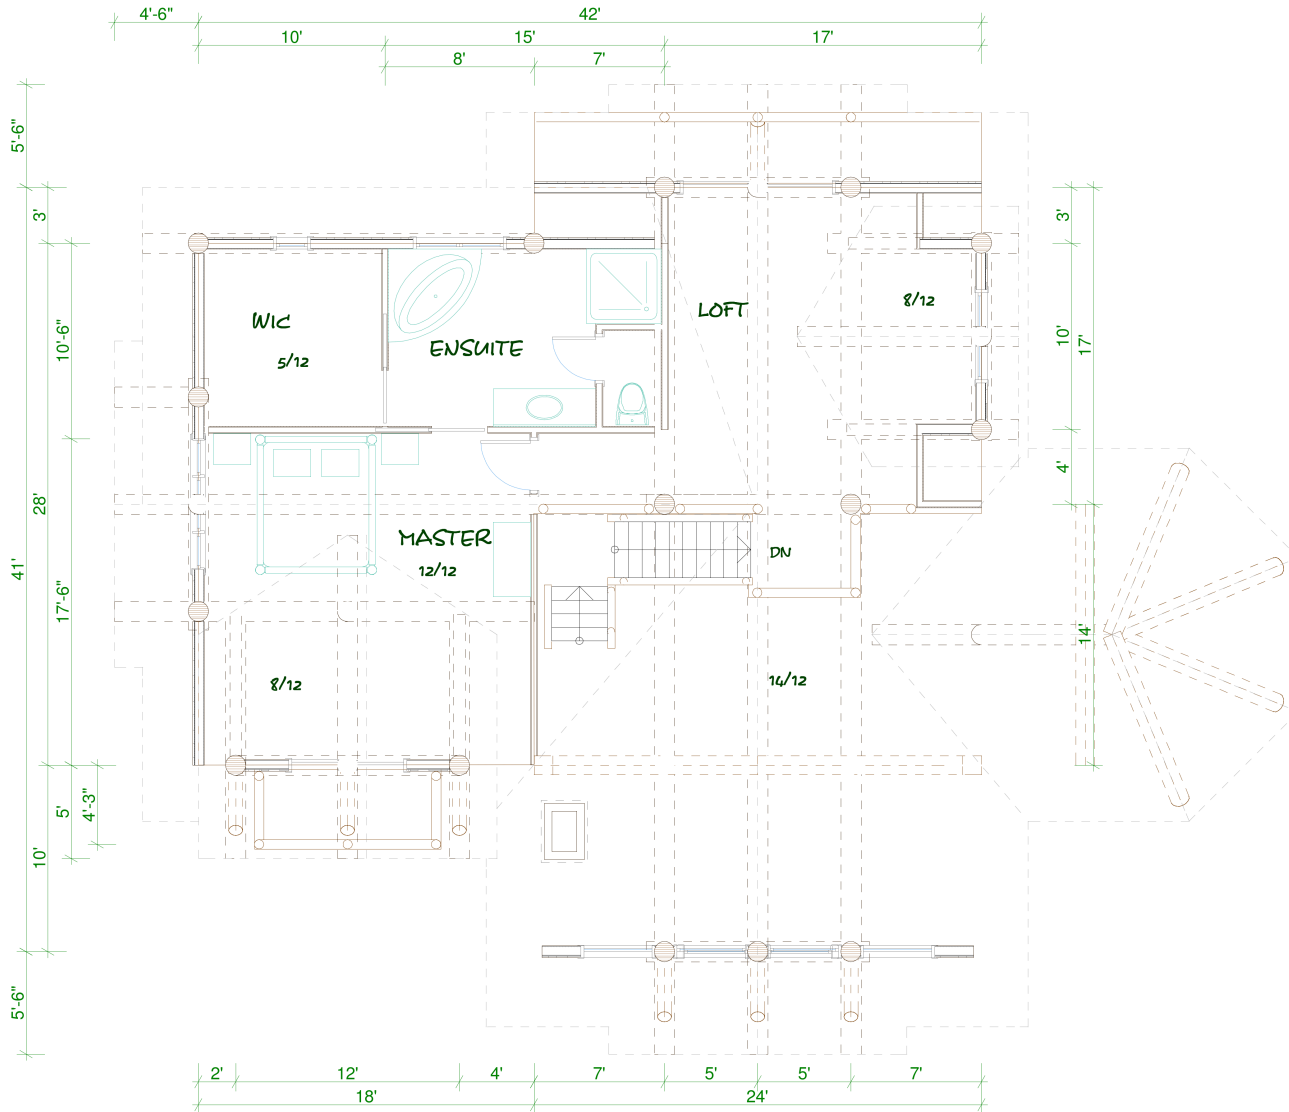

# Columbia MAIN FLOOR

## Square Footage

Main Floor: 1015

Upper Floor: 867

Covered Decks: 1533

# Columbia UPPER FLOOR