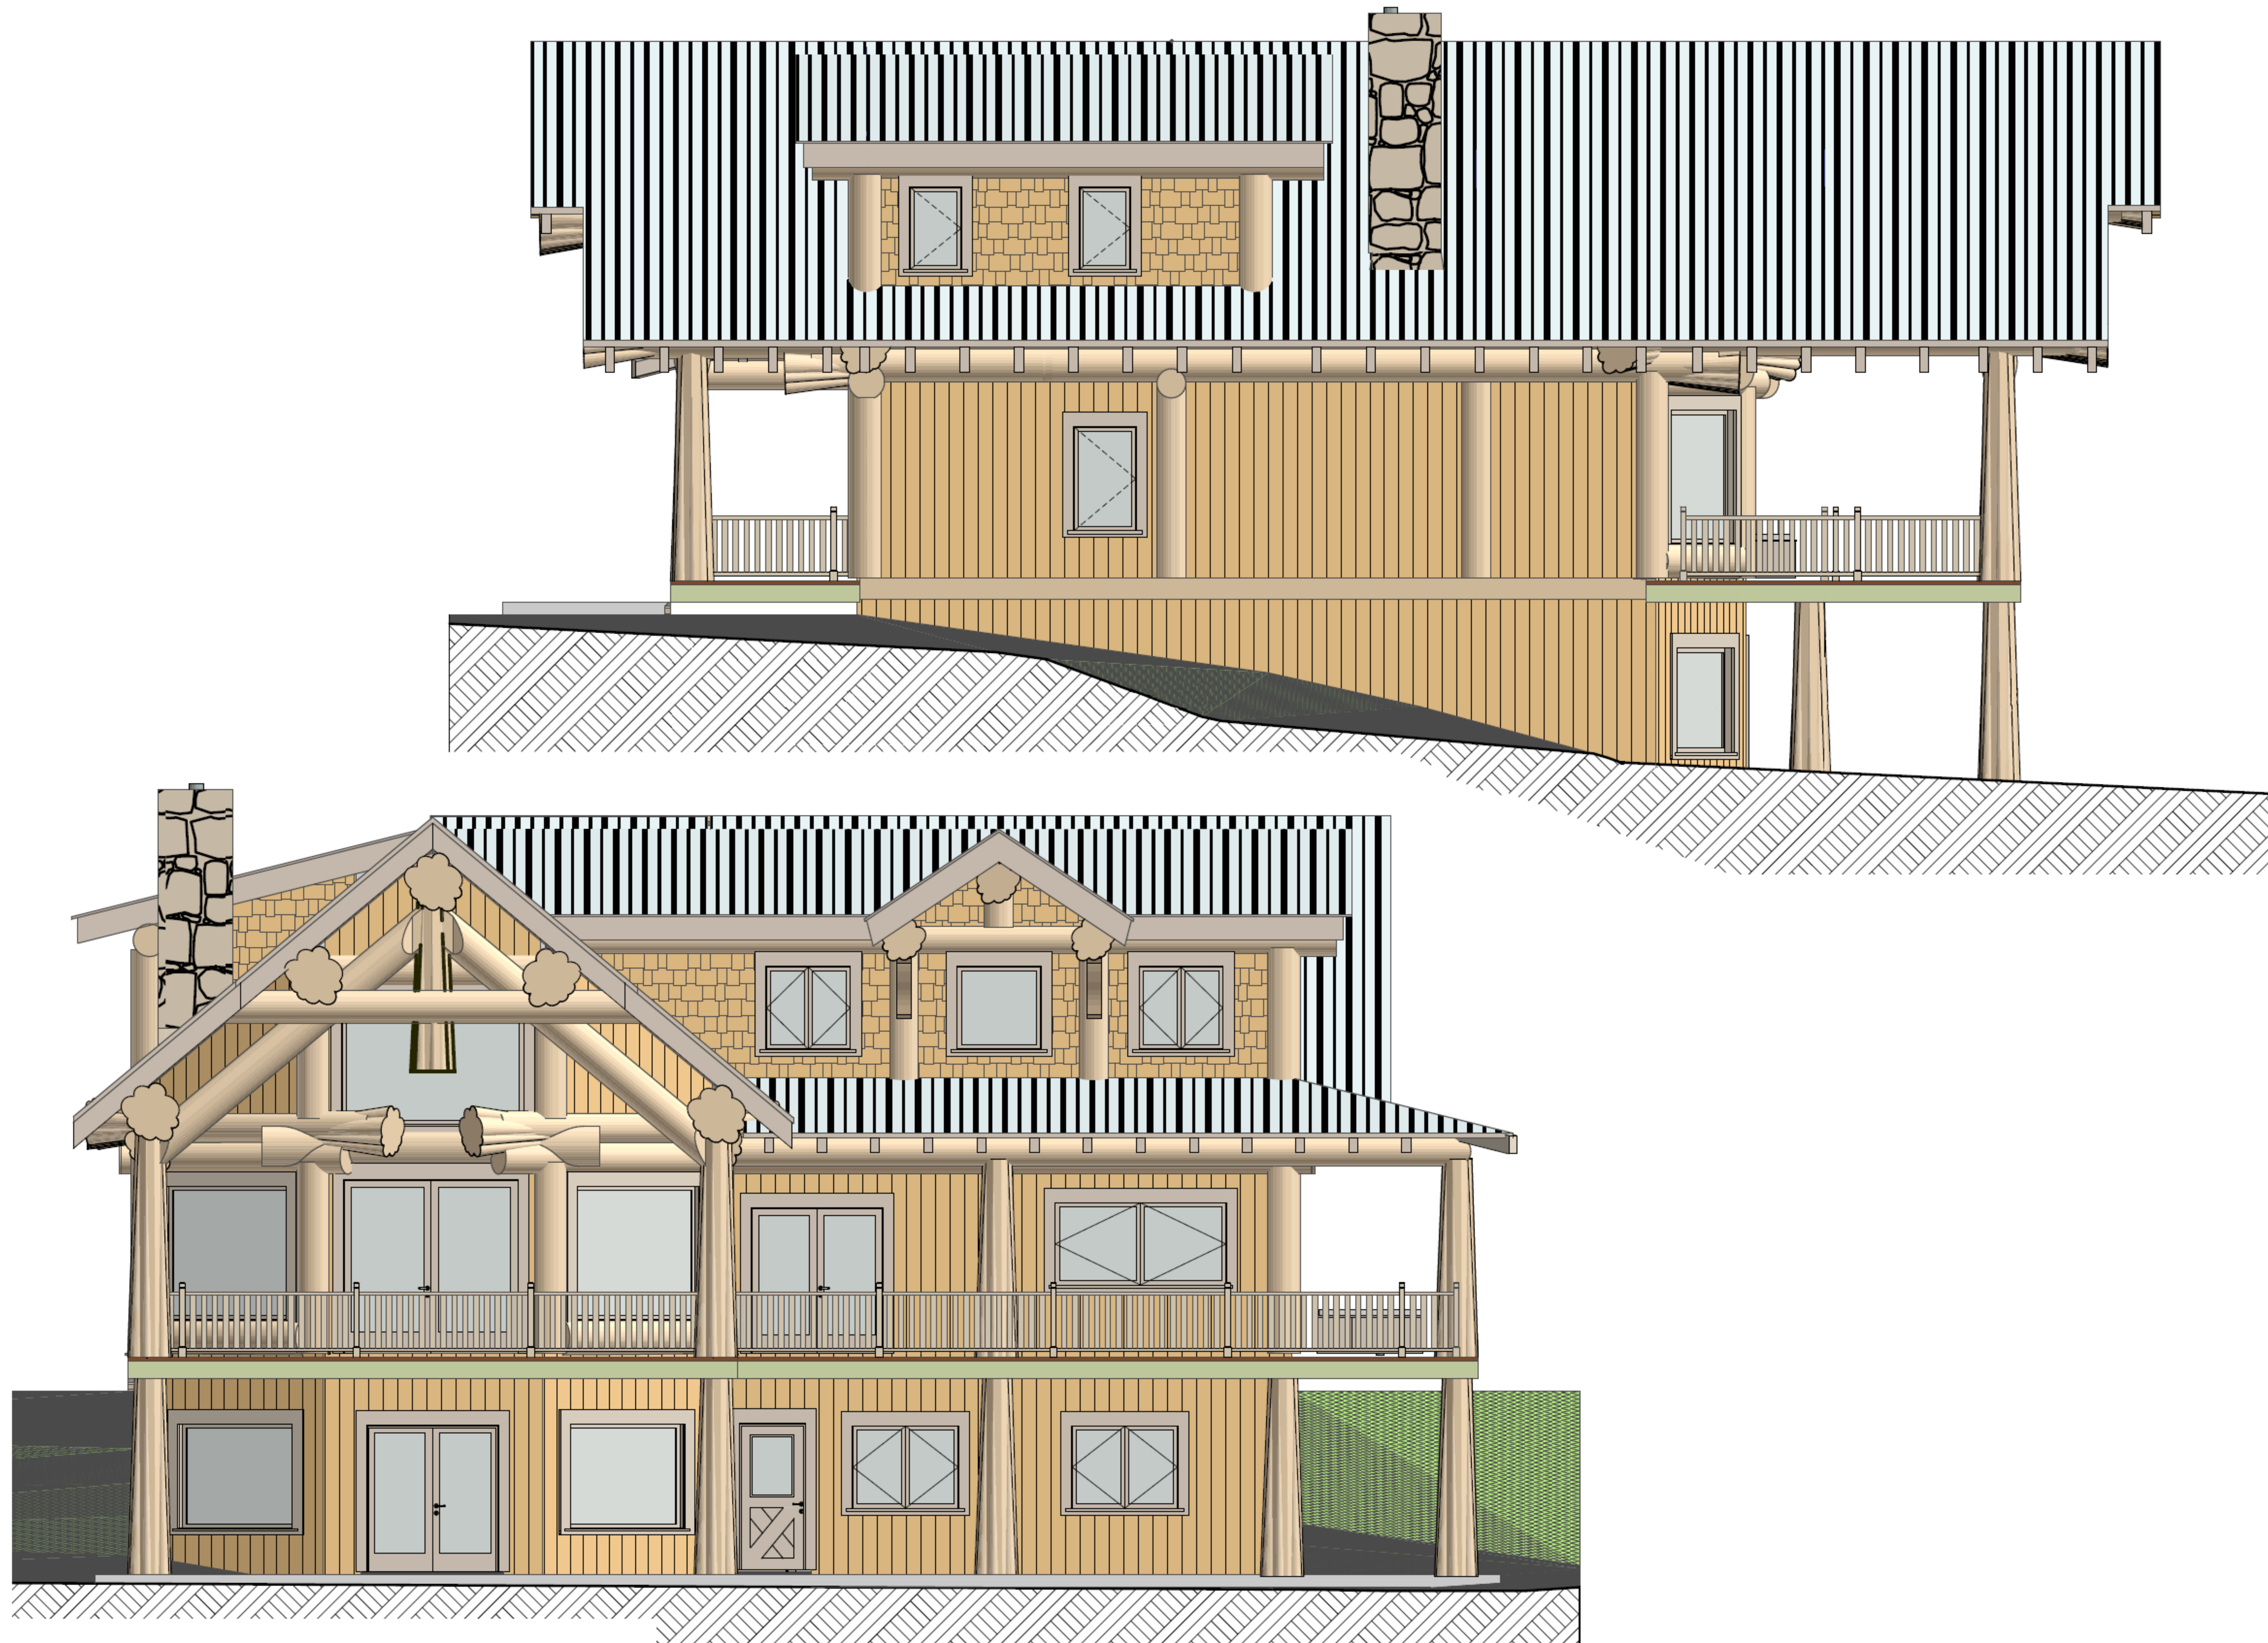

Copper Ridge

<u>Square Footage</u>	
Main Floor:	1740
Upper Floor:	1140
Covered Decks:	1420
Basement (Optional):	1740

Copper Ridge
MAIN FLOOR PLAN

Copper Ridge
UPPER FLOOR PLAN

Square Footage

Main Floor:	1740
Upper Floor:	1140
Covered Decks:	1420
Basement (Optional):	1740

Square Footage	
Main Floor:	1740
Upper Floor:	1140
Covered Decks:	1420
Basement (Optional):	1740

Copper Ridge
BASEMENT

Copper Ridge
ELEVATIONS

Copper Ridge
ELEVATIONS