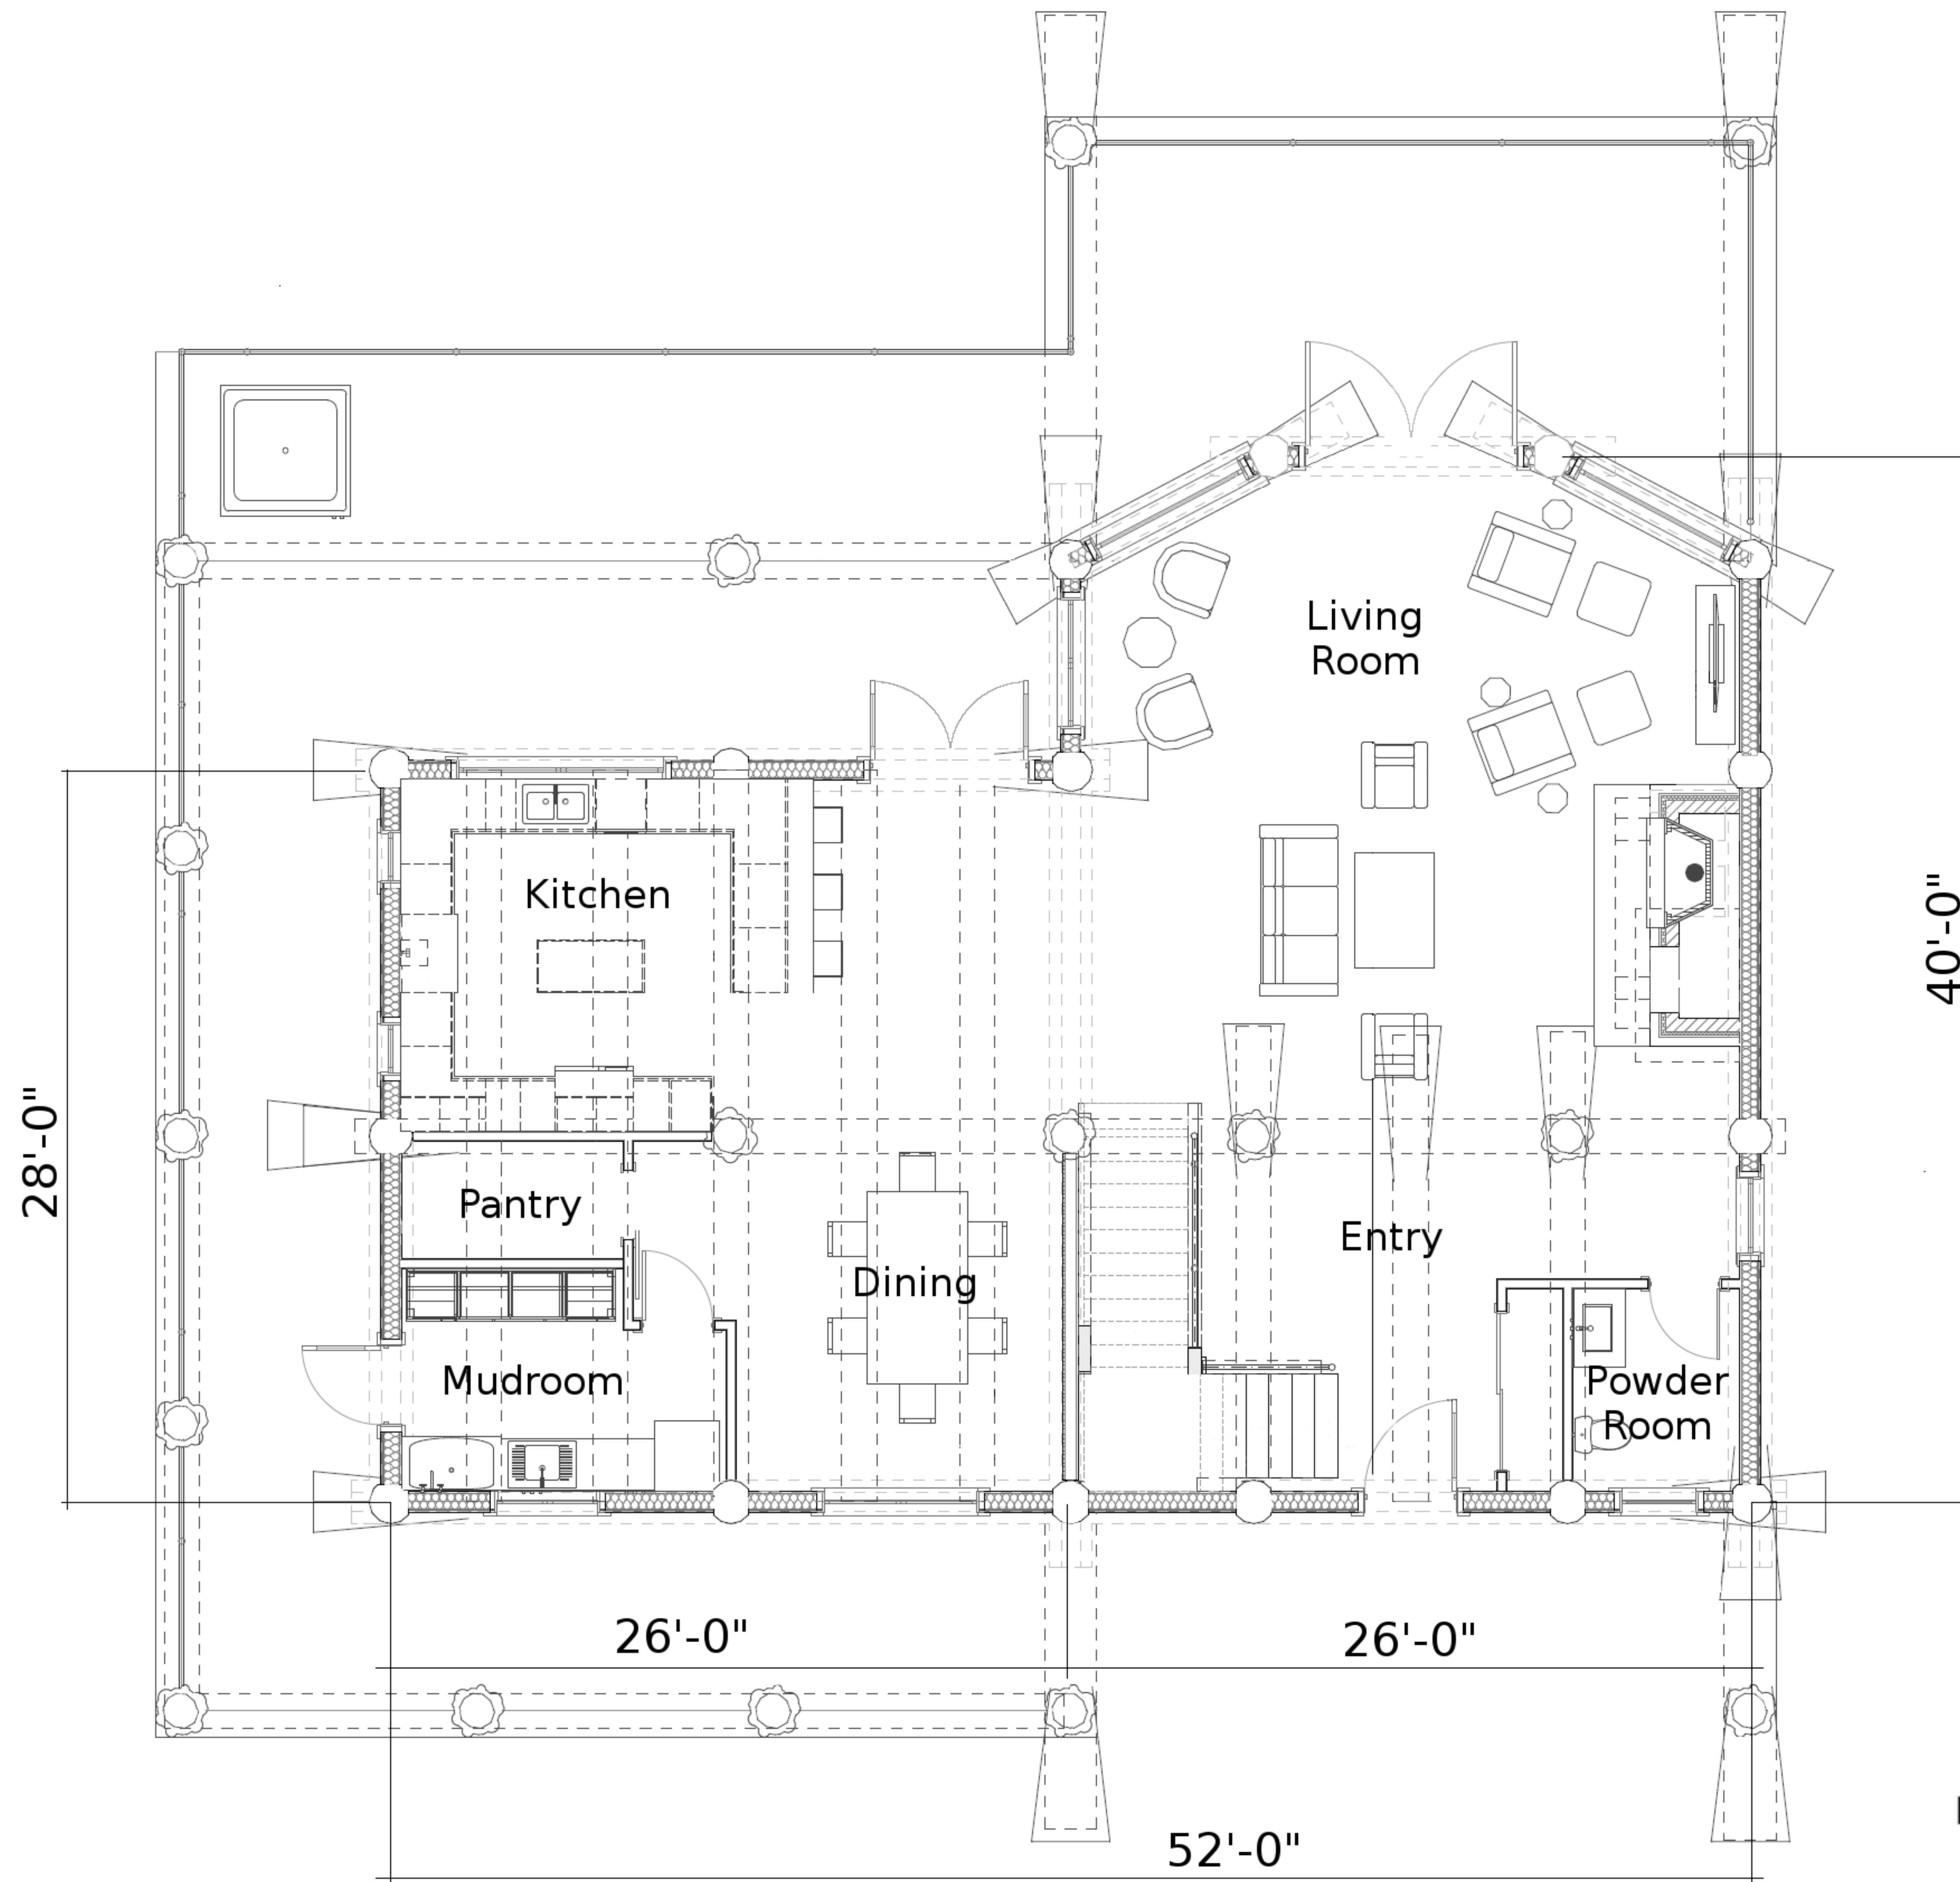

Copper Ridge

<u>Square Footage</u>	
Main Floor:	1740
Upper Floor:	1140
Covered Decks:	1420
Basement (Optional):	1740

Copper Ridge
MAIN FLOOR PLAN

Copper Ridge
UPPER FLOOR PLAN

Square Footage

Main Floor:	1740
Upper Floor:	1140
Covered Decks:	1420
Basement (Optional):	1740

Square Footage	
Main Floor:	1740
Upper Floor:	1140
Covered Decks:	1420
Basement (Optional):	1740

Copper Ridge
BASEMENT

Copper Ridge
ELEVATIONS

Copper Ridge
ELEVATIONS