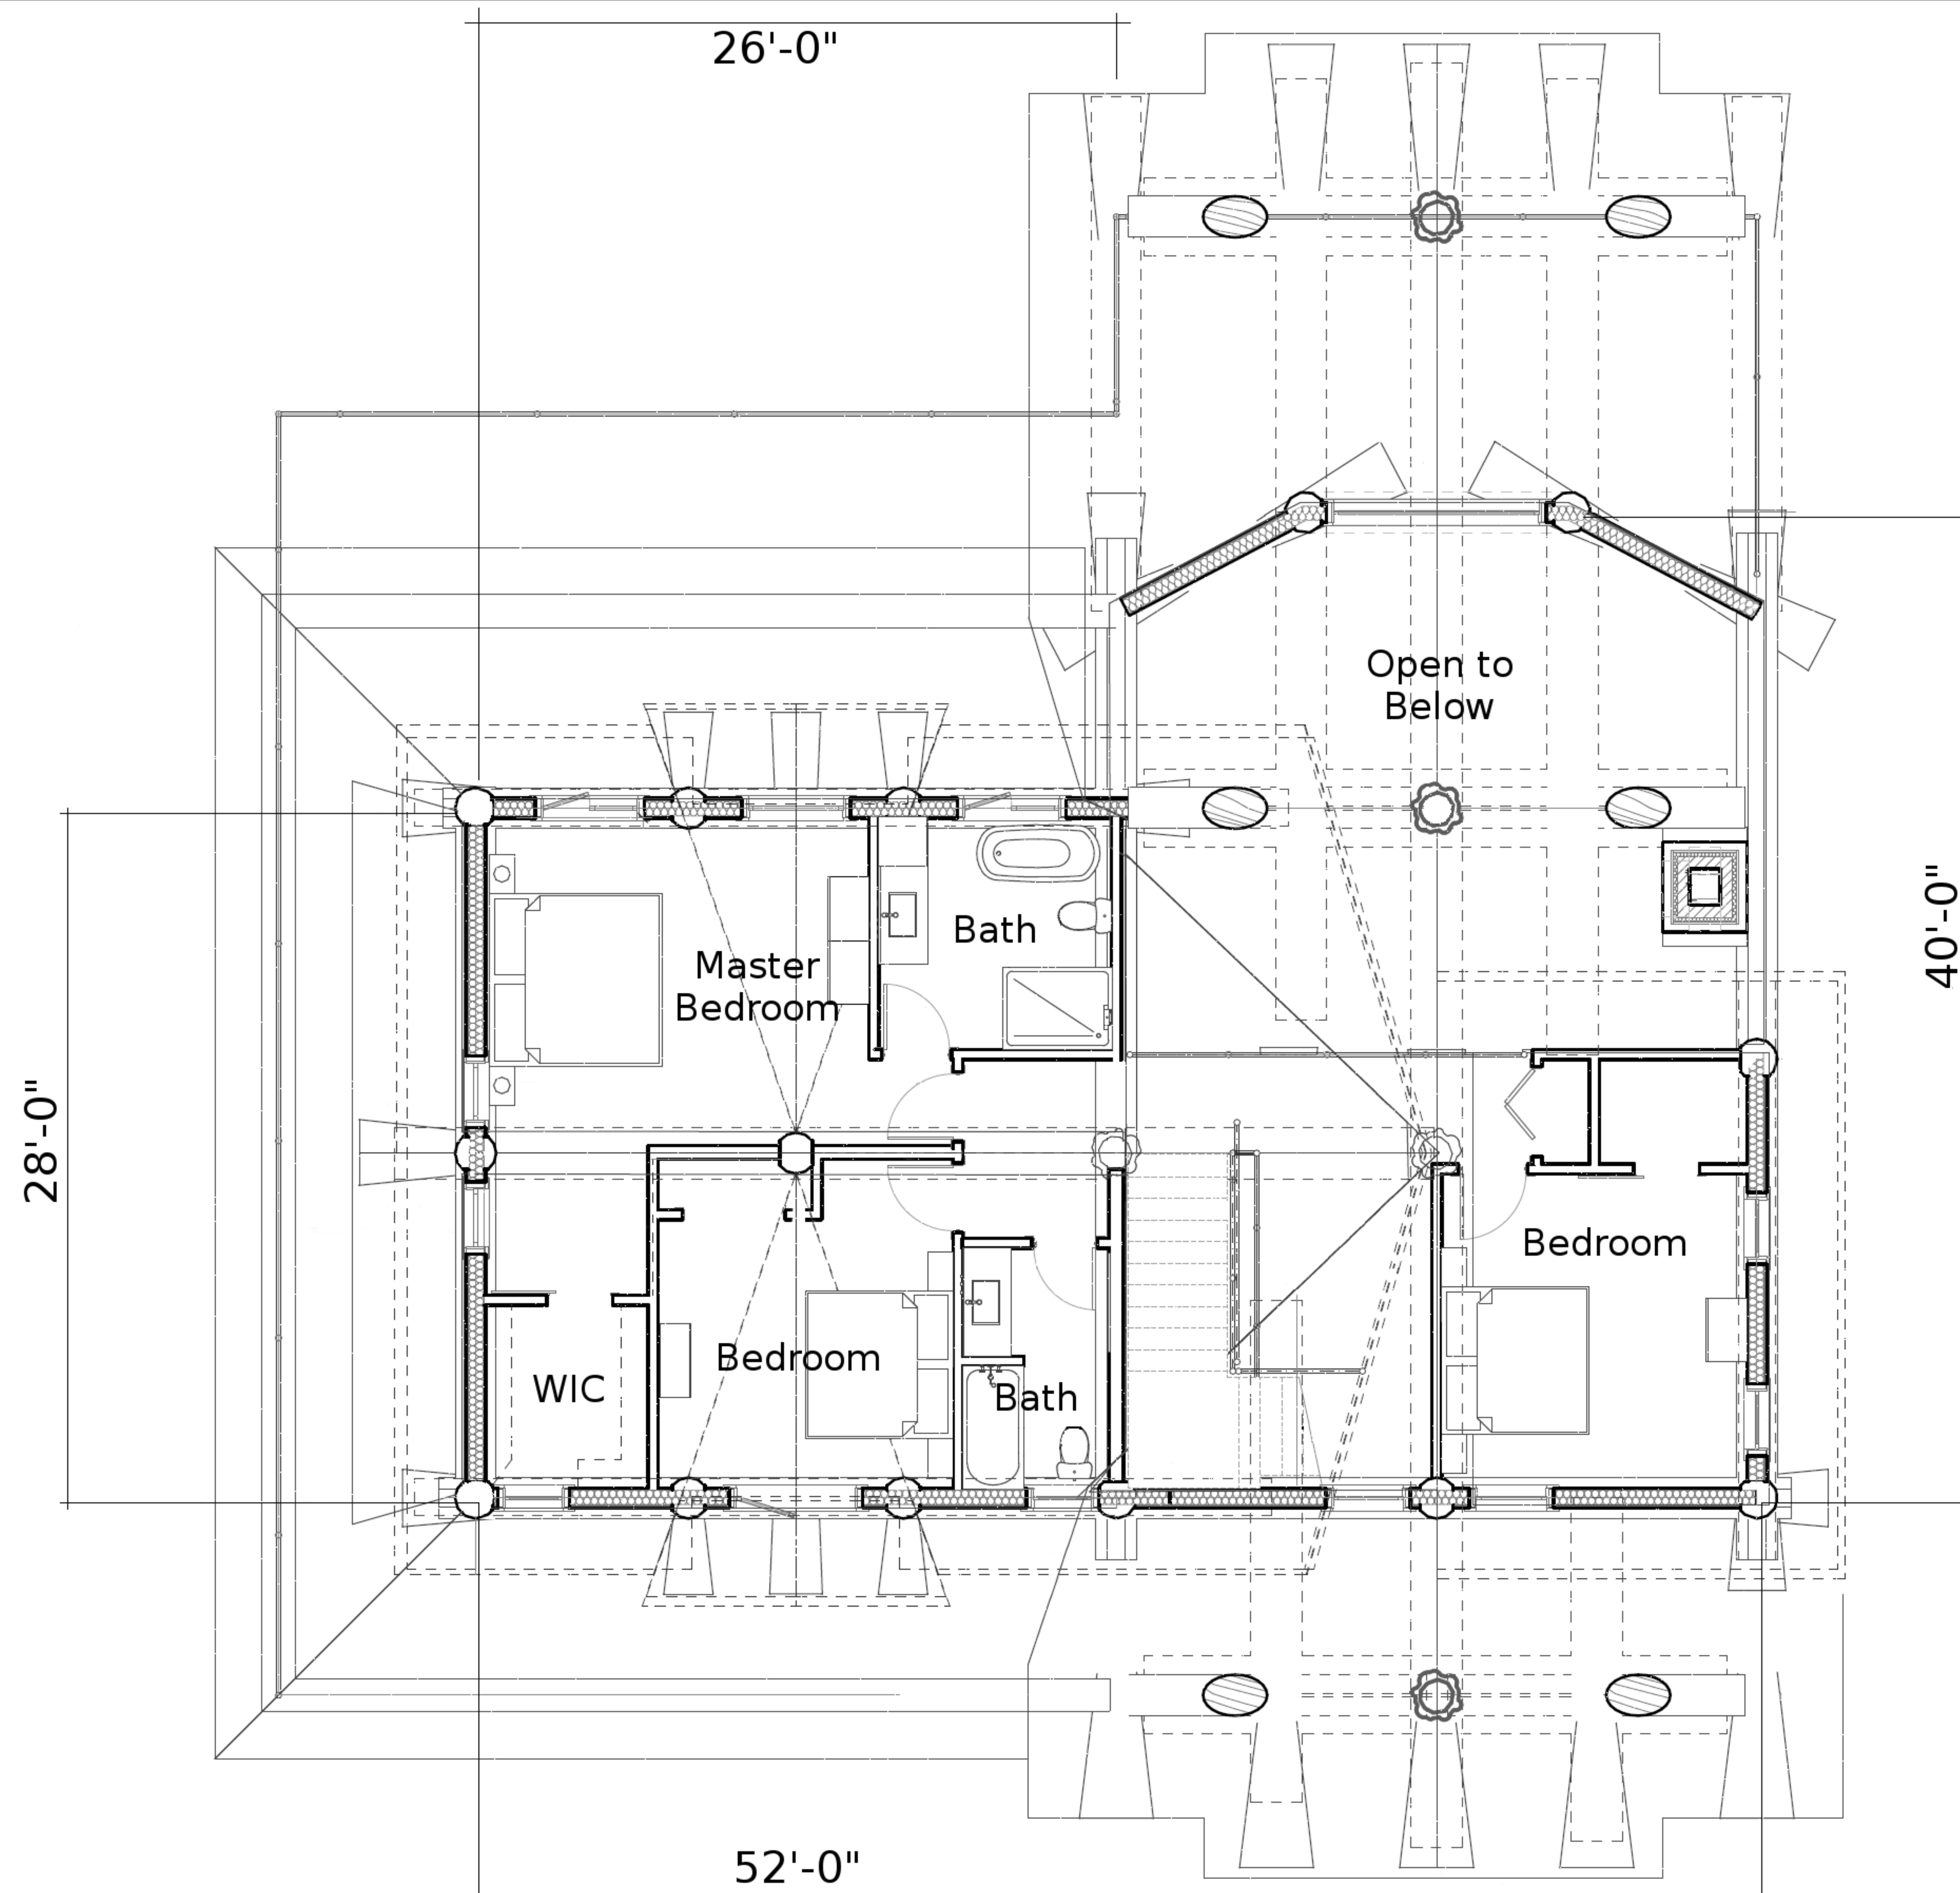

Copper Ridge

<u>Square Footage</u>	
Main Floor:	1740
Upper Floor:	1140
Covered Decks:	1420
Basement (Optional):	1740

Copper Ridge
MAIN FLOOR PLAN

Copper Ridge
UPPER FLOOR PLAN

Square Footage

Main Floor:	1740
Upper Floor:	1140
Covered Decks:	1420
Basement (Optional):	1740

Square Footage	
Main Floor:	1740
Upper Floor:	1140
Covered Decks:	1420
Basement (Optional):	1740

Copper Ridge
BASEMENT

Copper Ridge
ELEVATIONS

Copper Ridge
ELEVATIONS