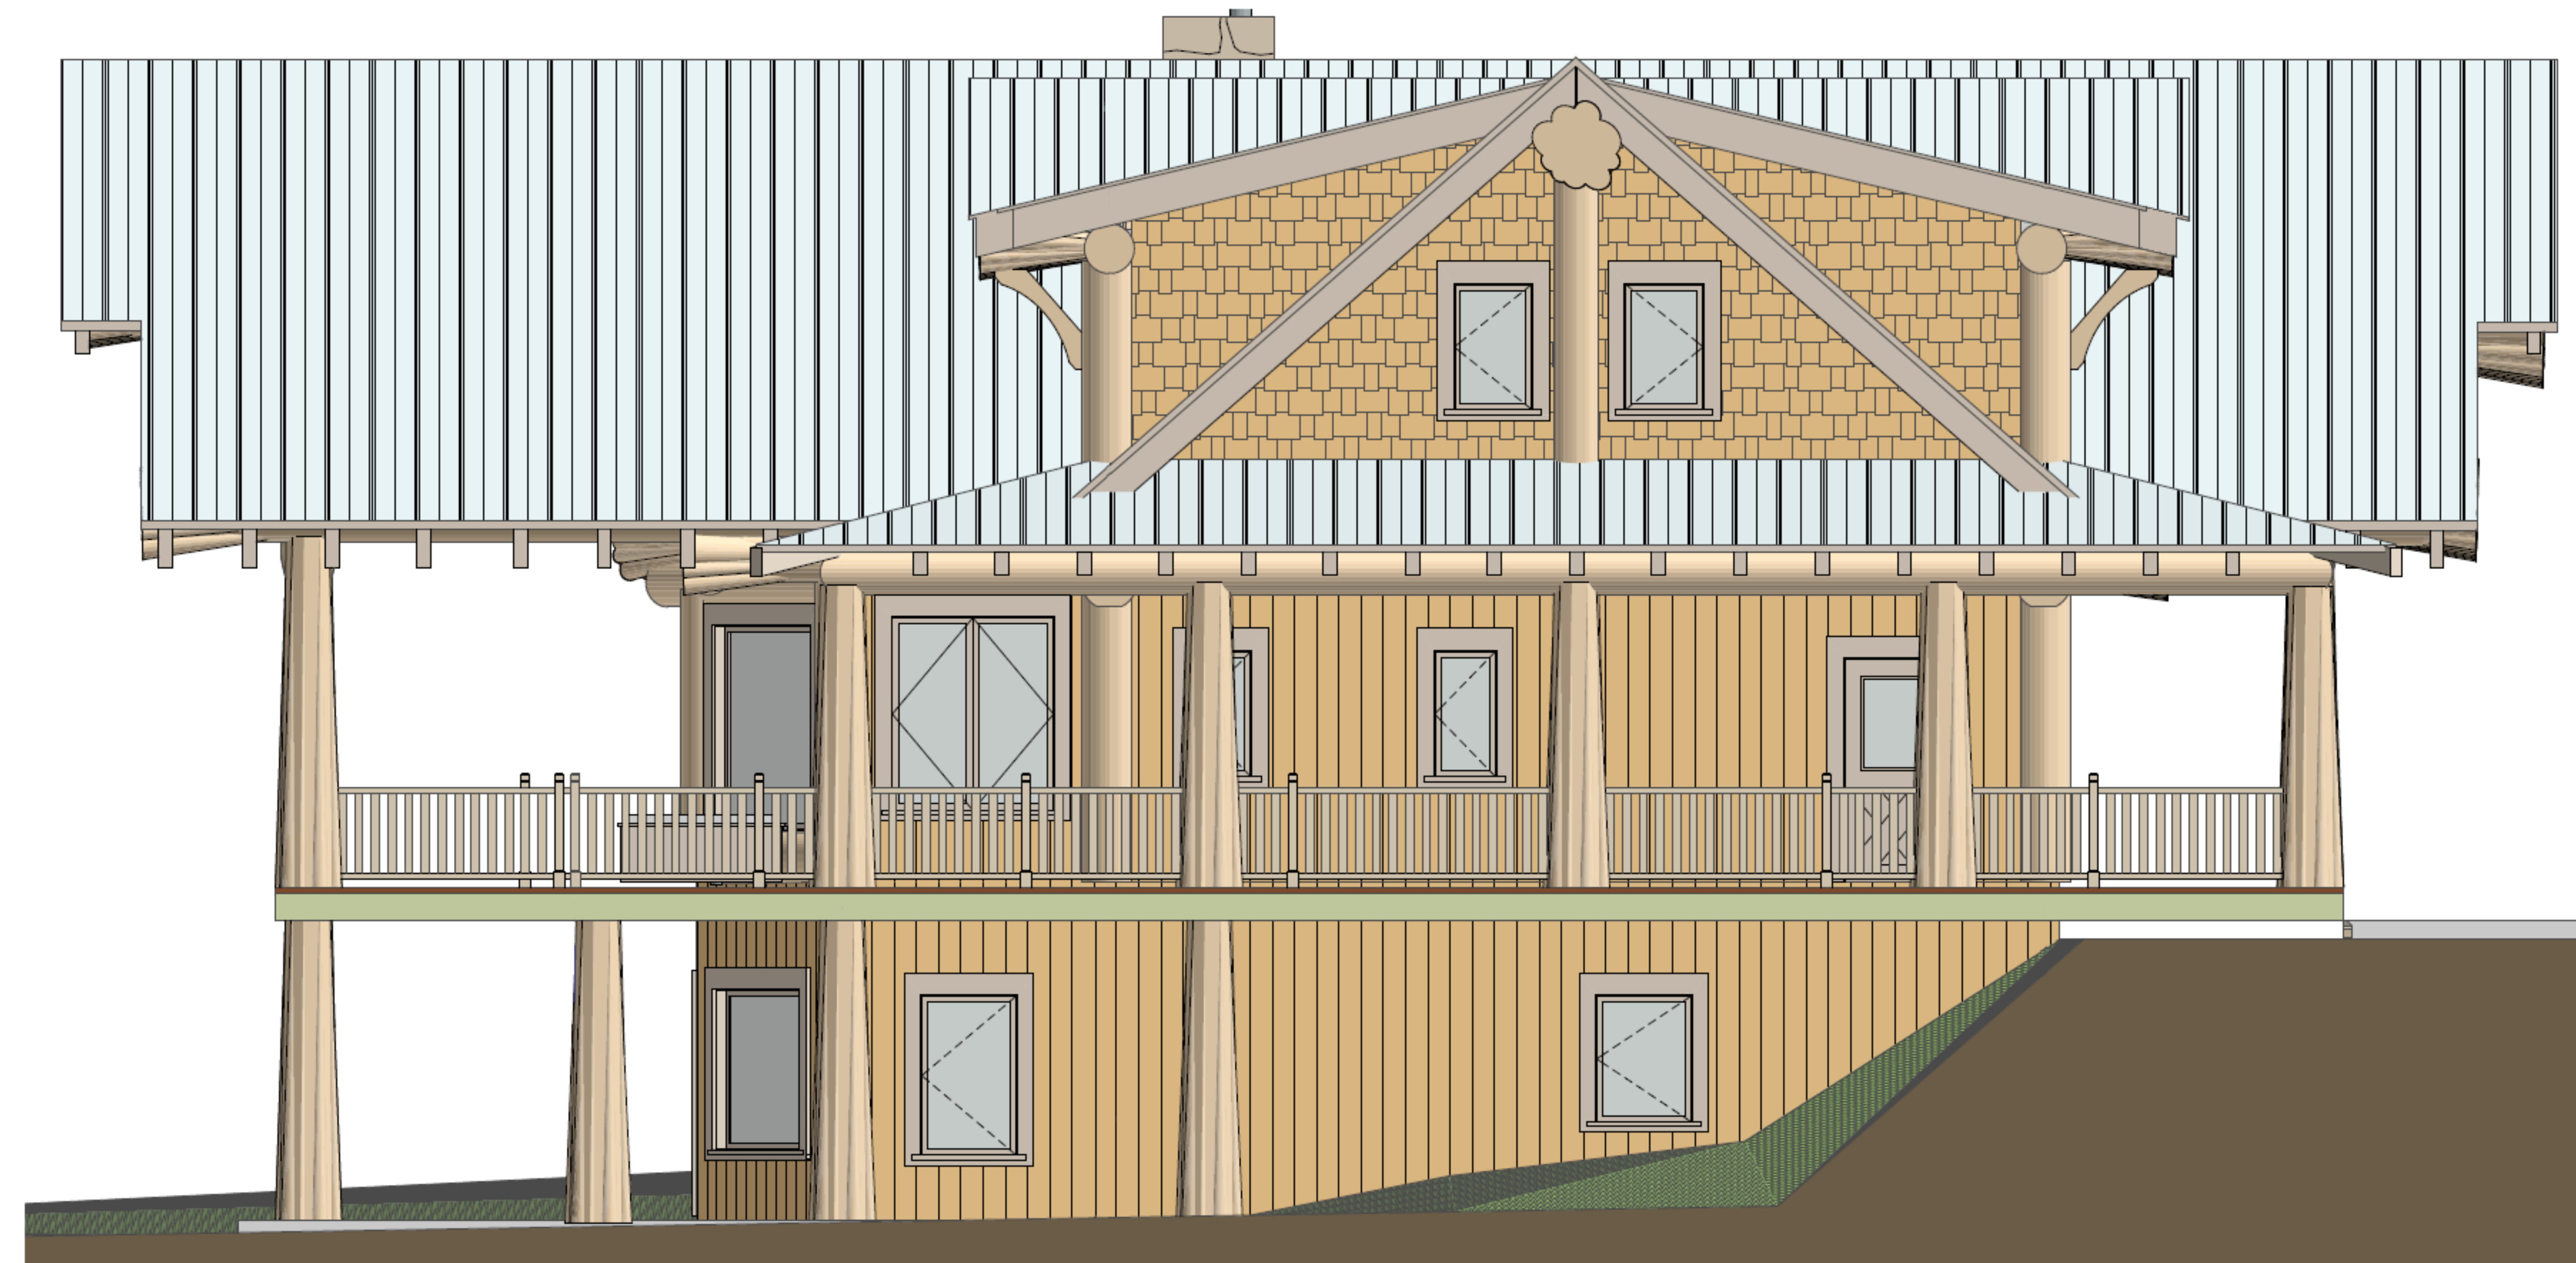

Copper Ridge

<u>Square Footage</u>	
Main Floor:	1740
Upper Floor:	1140
Covered Decks:	1420
Basement (Optional):	1740

Copper Ridge
MAIN FLOOR PLAN

Copper Ridge
UPPER FLOOR PLAN

Square Footage

Main Floor:	1740
Upper Floor:	1140
Covered Decks:	1420
Basement (Optional):	1740

Square Footage	
Main Floor:	1740
Upper Floor:	1140
Covered Decks:	1420
Basement (Optional):	1740

Copper Ridge
BASEMENT

Copper Ridge
ELEVATIONS

Copper Ridge
ELEVATIONS