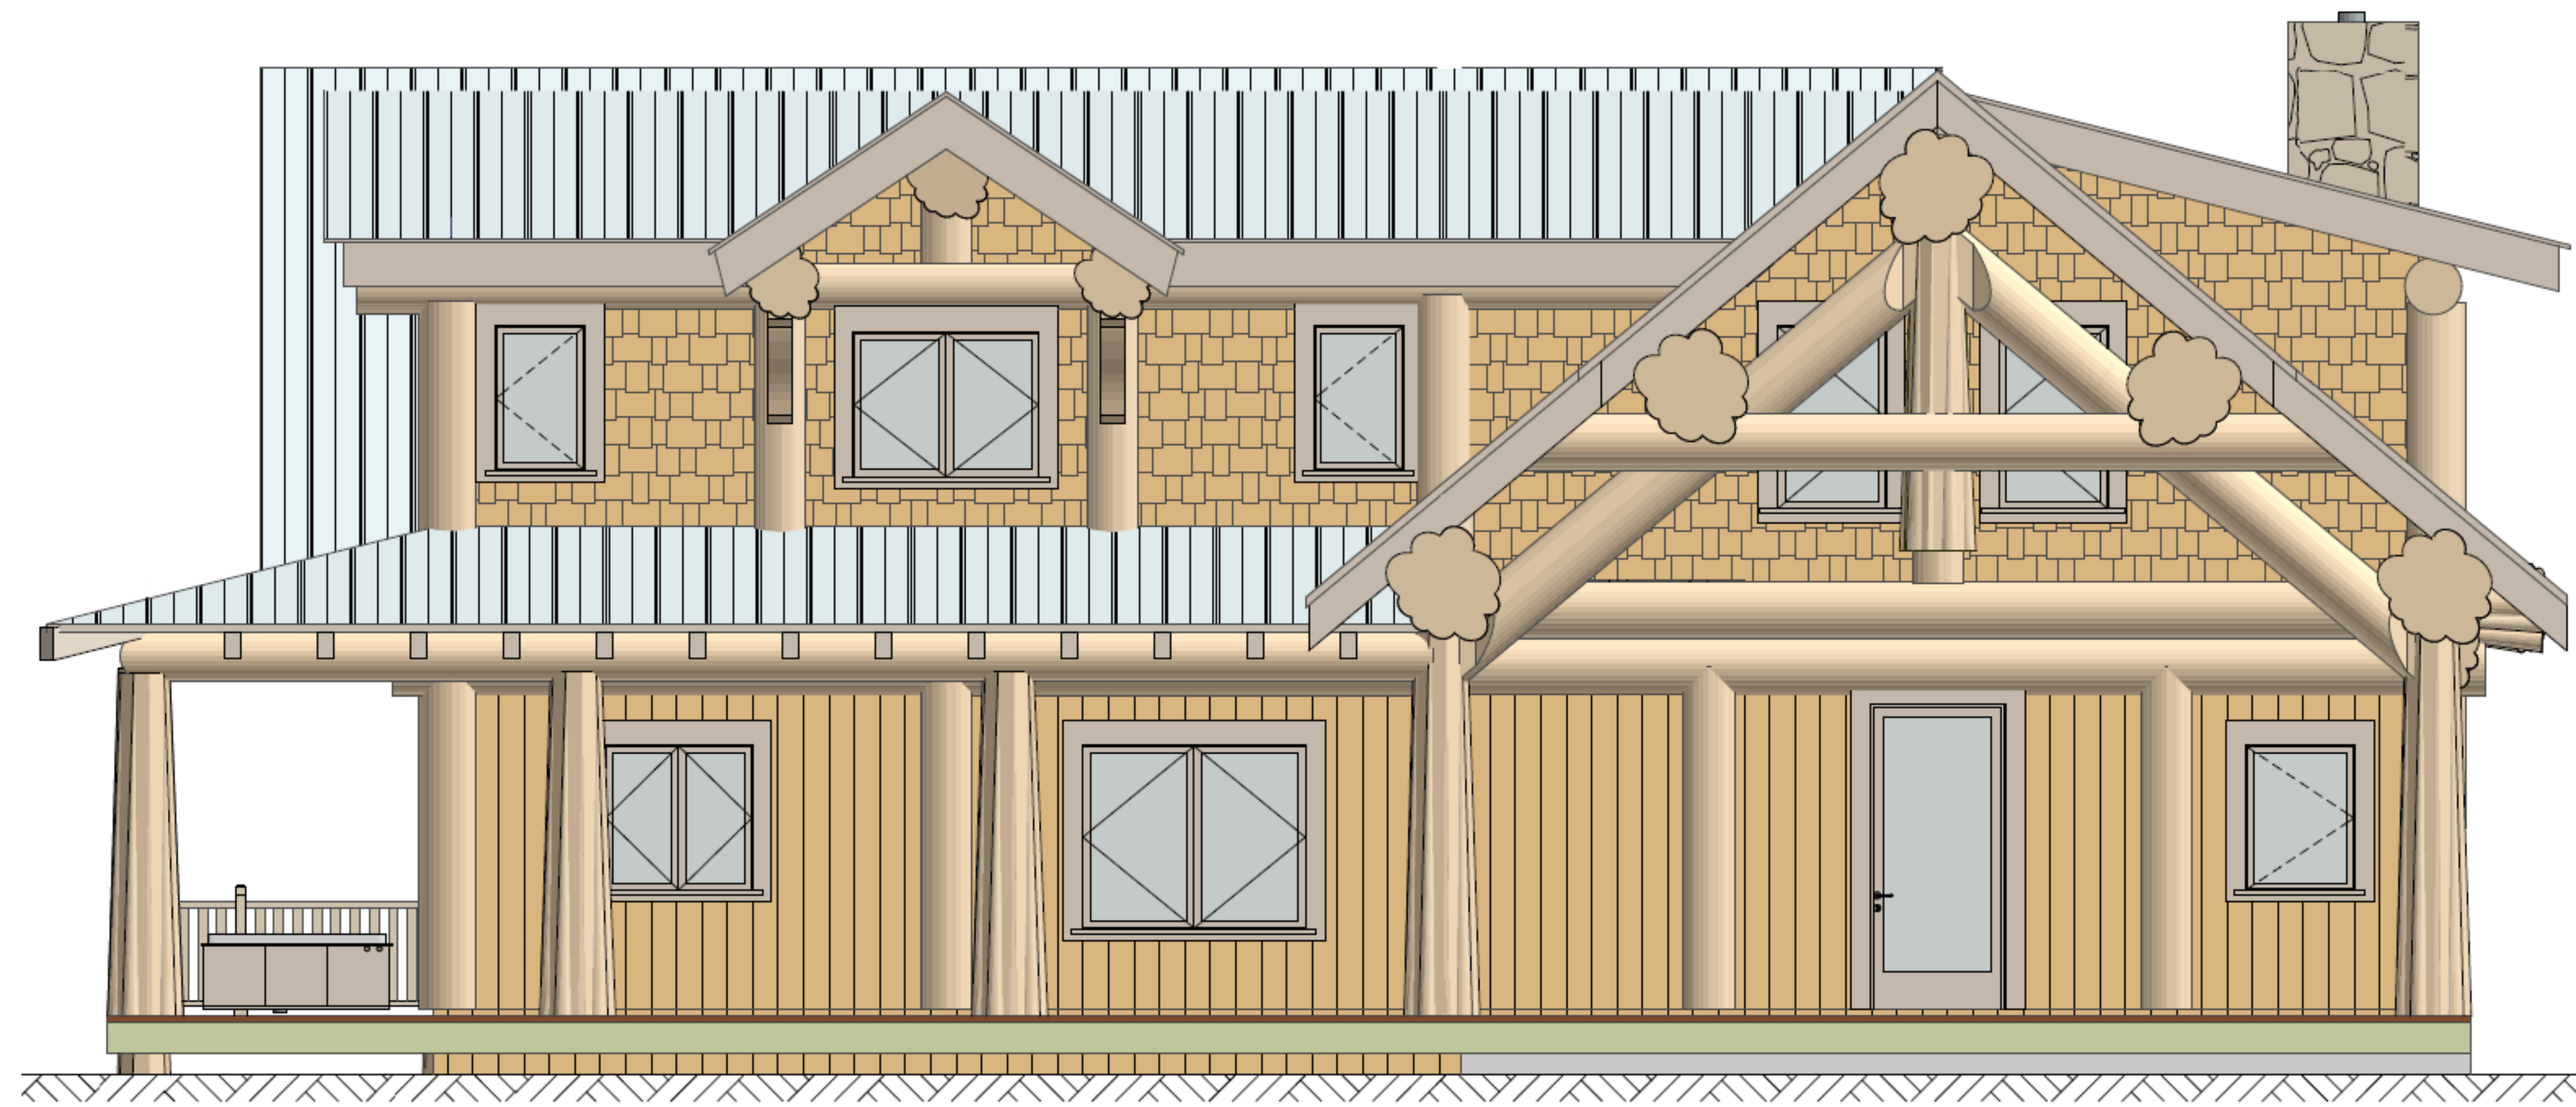

Copper Ridge

<u>Square Footage</u>	
Main Floor:	1740
Upper Floor:	1140
Covered Decks:	1420
Basement (Optional):	1740

Copper Ridge
MAIN FLOOR PLAN

Copper Ridge
UPPER FLOOR PLAN

Square Footage

Main Floor:	1740
Upper Floor:	1140
Covered Decks:	1420
Basement (Optional):	1740

Square Footage	
Main Floor:	1740
Upper Floor:	1140
Covered Decks:	1420
Basement (Optional):	1740

Copper Ridge
BASEMENT

Copper Ridge
ELEVATIONS

Copper Ridge
ELEVATIONS