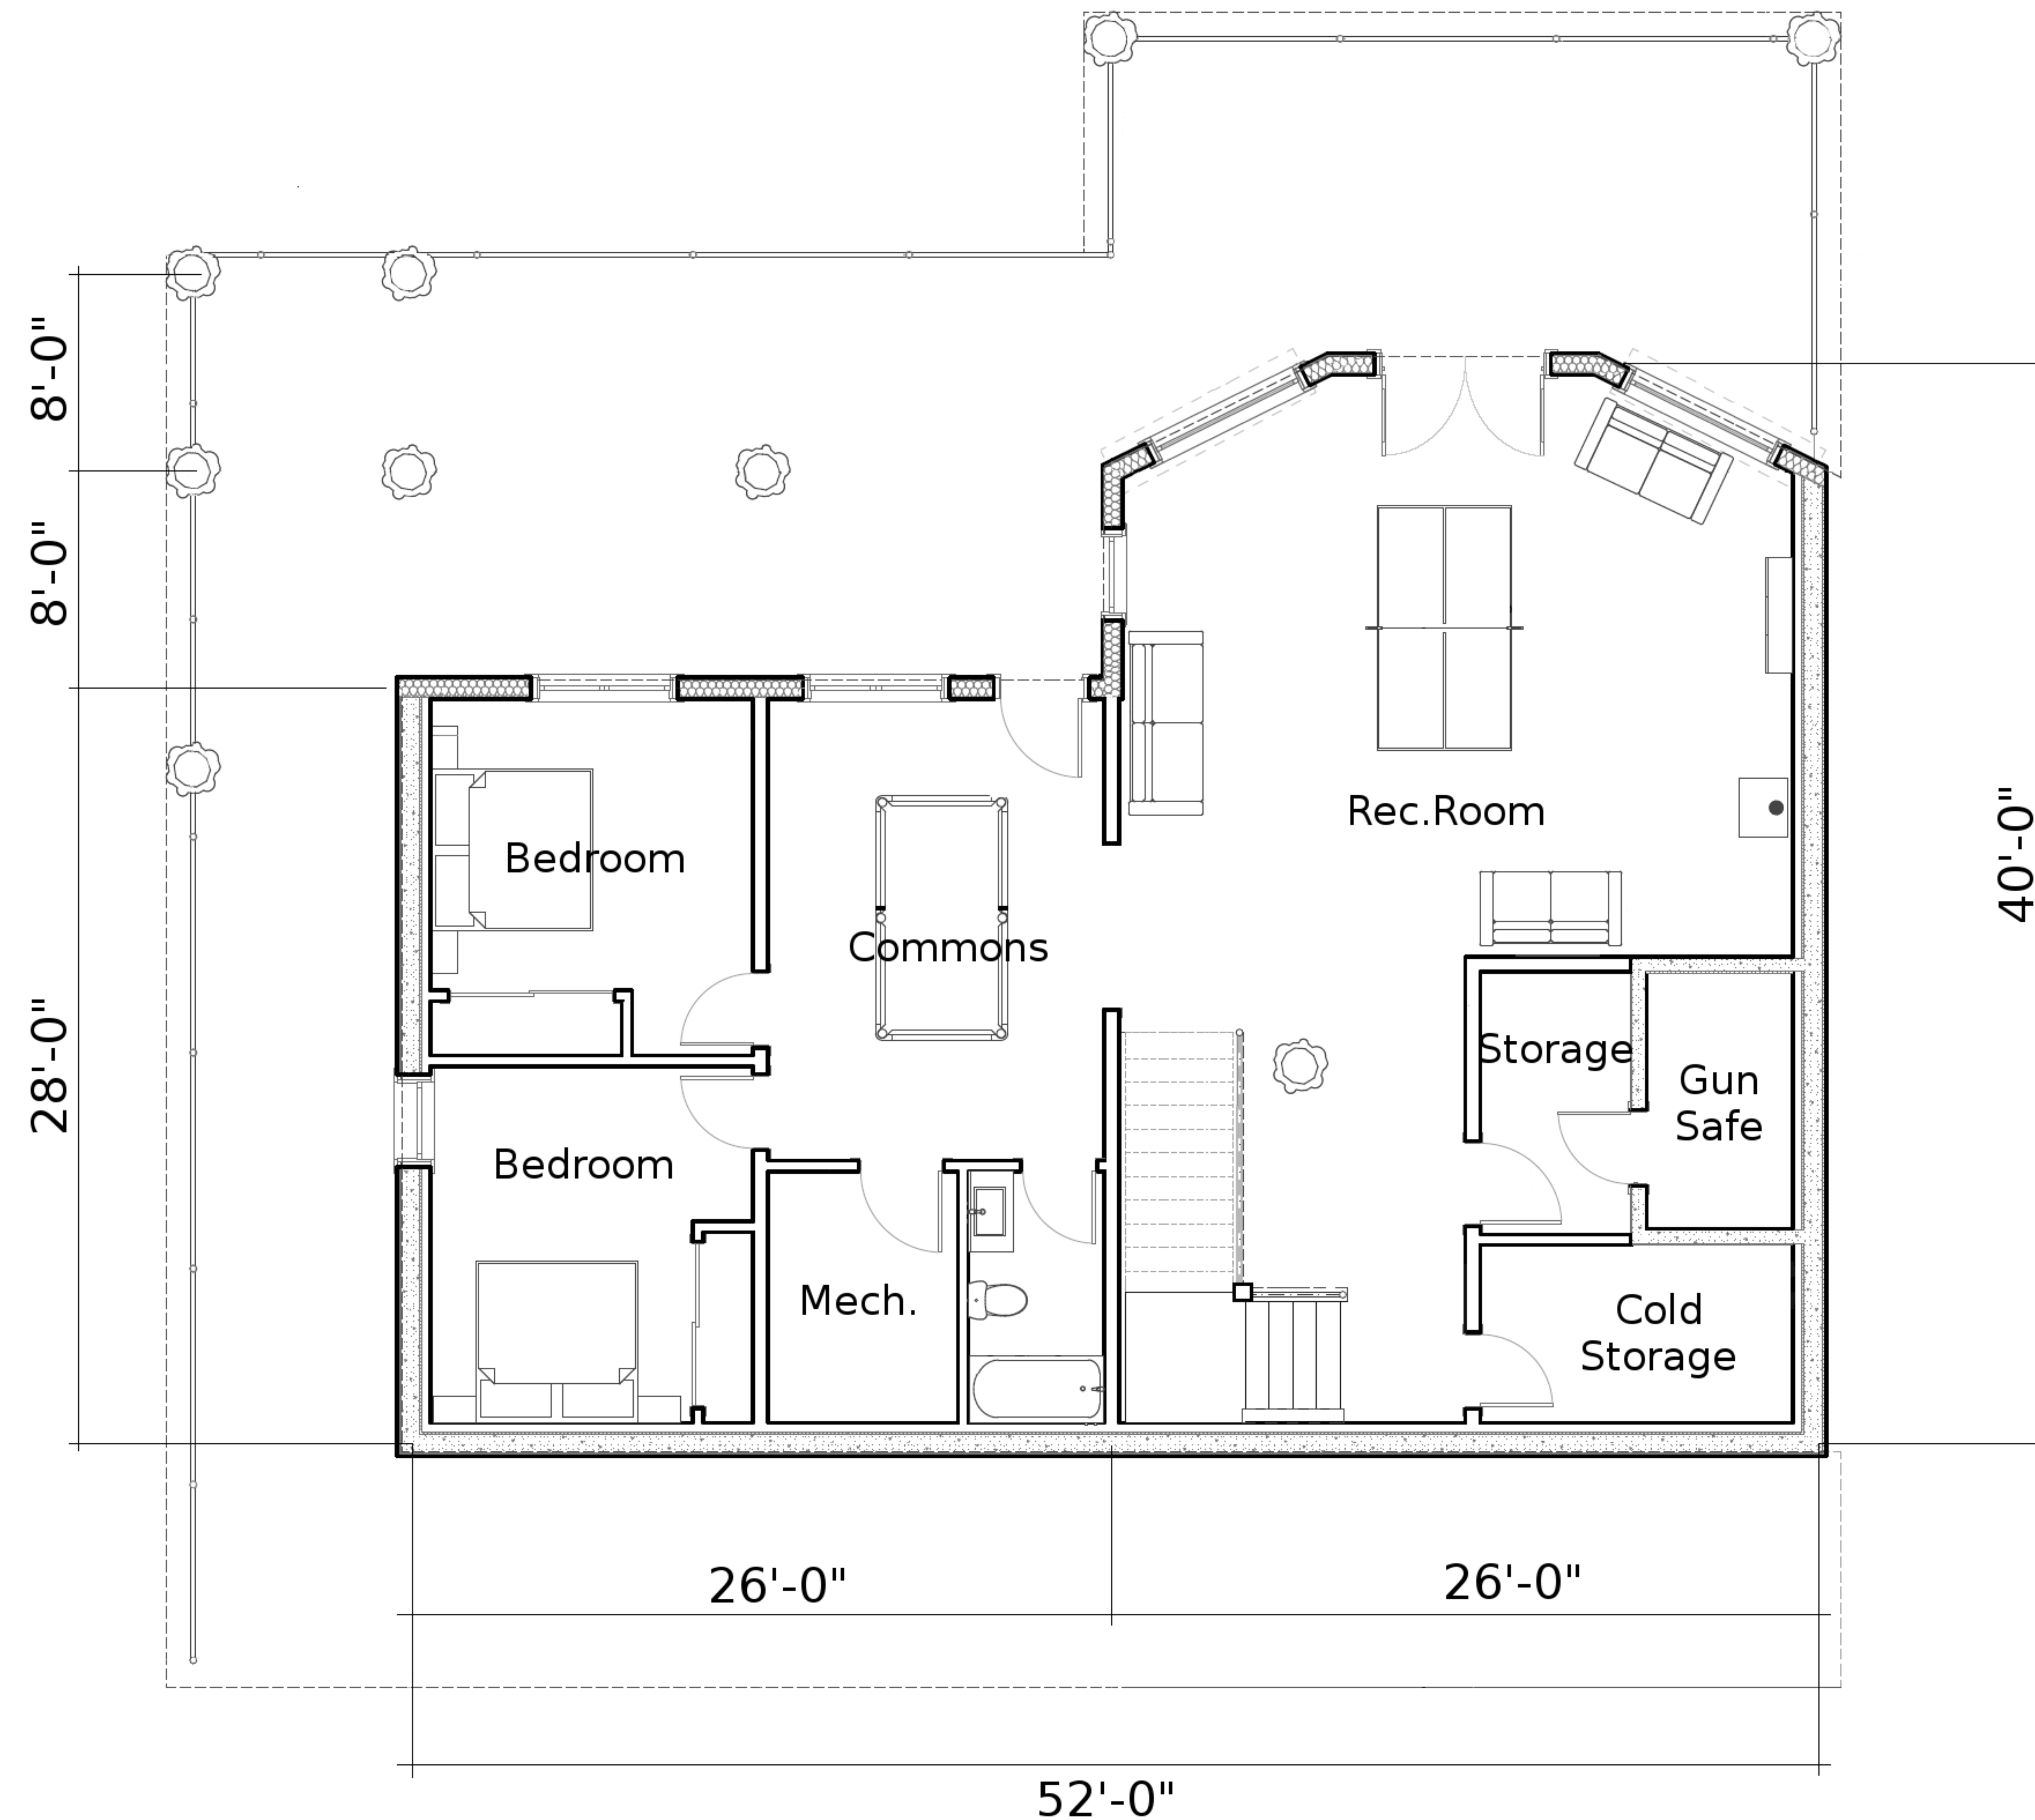

Copper Ridge

<u>Square Footage</u>	
Main Floor:	1740
Upper Floor:	1140
Covered Decks:	1420
Basement (Optional):	1740

Copper Ridge
MAIN FLOOR PLAN

Copper Ridge
UPPER FLOOR PLAN

Square Footage

Main Floor:	1740
Upper Floor:	1140
Covered Decks:	1420
Basement (Optional):	1740

Square Footage	
Main Floor:	1740
Upper Floor:	1140
Covered Decks:	1420
Basement (Optional):	1740

Copper Ridge
BASEMENT

Copper Ridge
ELEVATIONS

Copper Ridge
ELEVATIONS