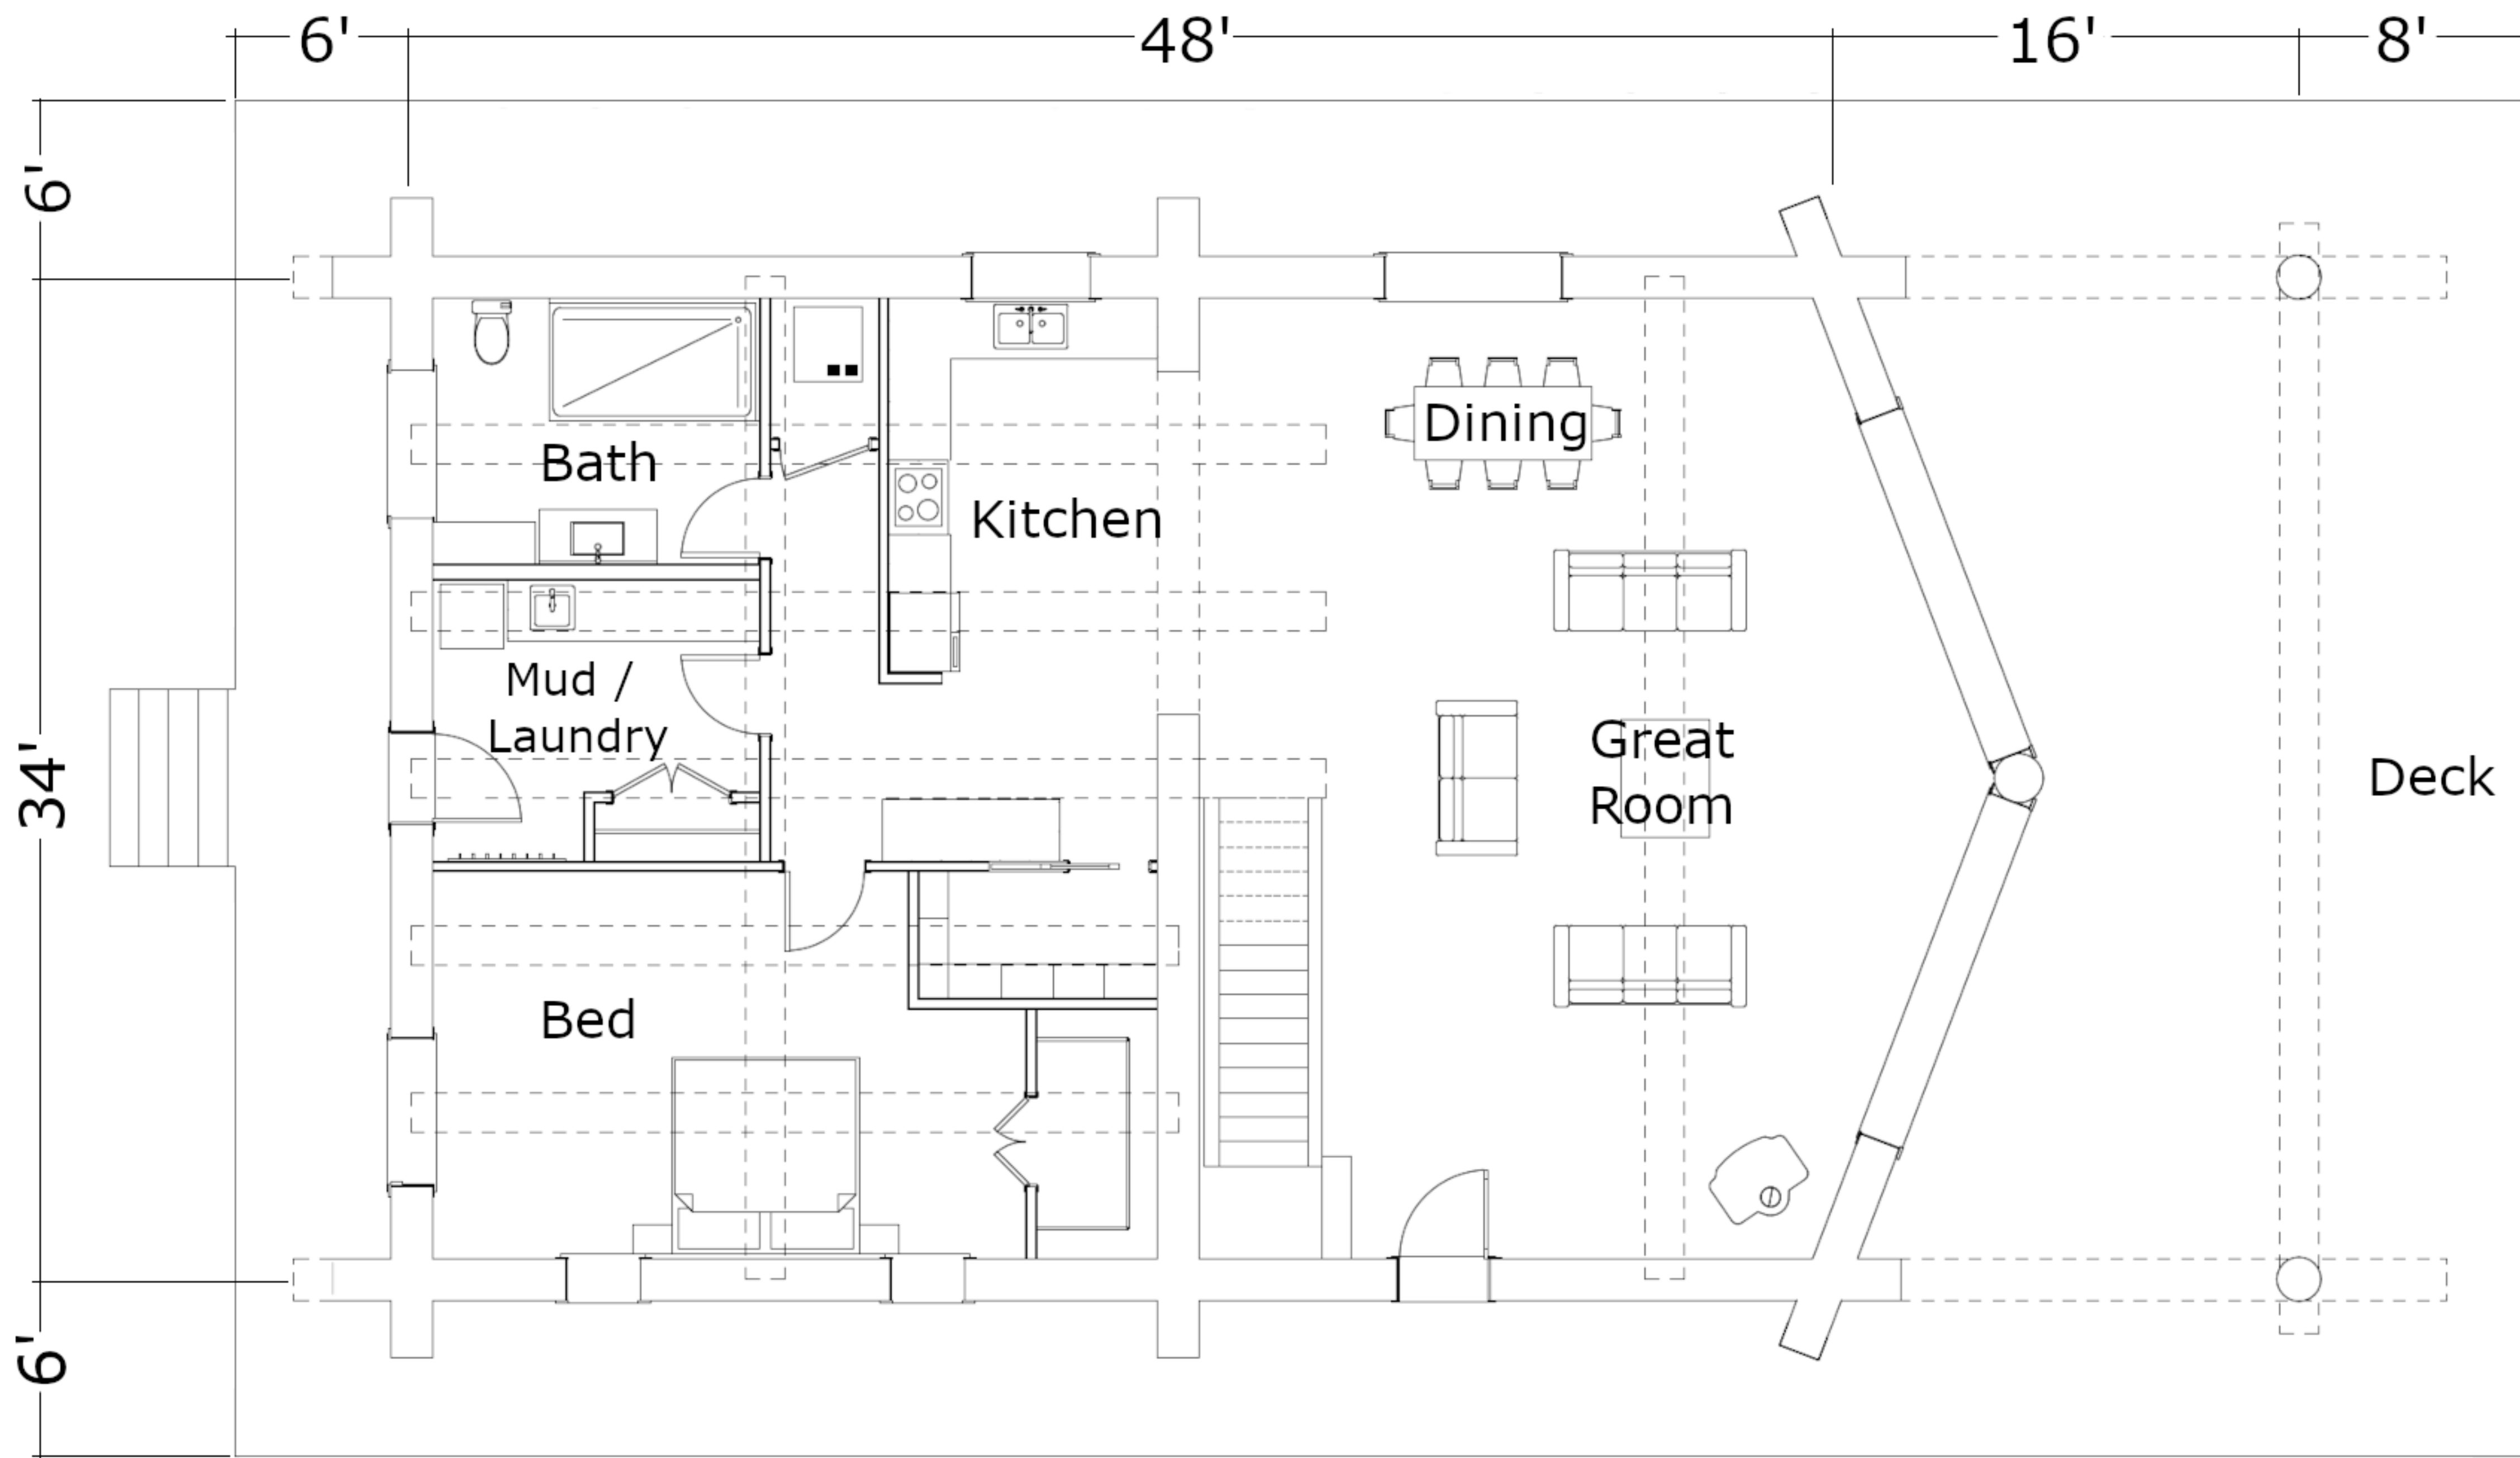

Granite Peak

Granite Peak
MAIN FLOOR

Square Footage
Main Floor: 1784
Upper Floor: 1004
Covered Decks: 780

Granite Peak
UPPER FLOOR

Square Footage
Main Floor: 1784
Upper Floor: 1004
Covered Decks: 780

Granite Peak
ELEVATIONS

SOUTH ELEVATION

WEST ELEVATION