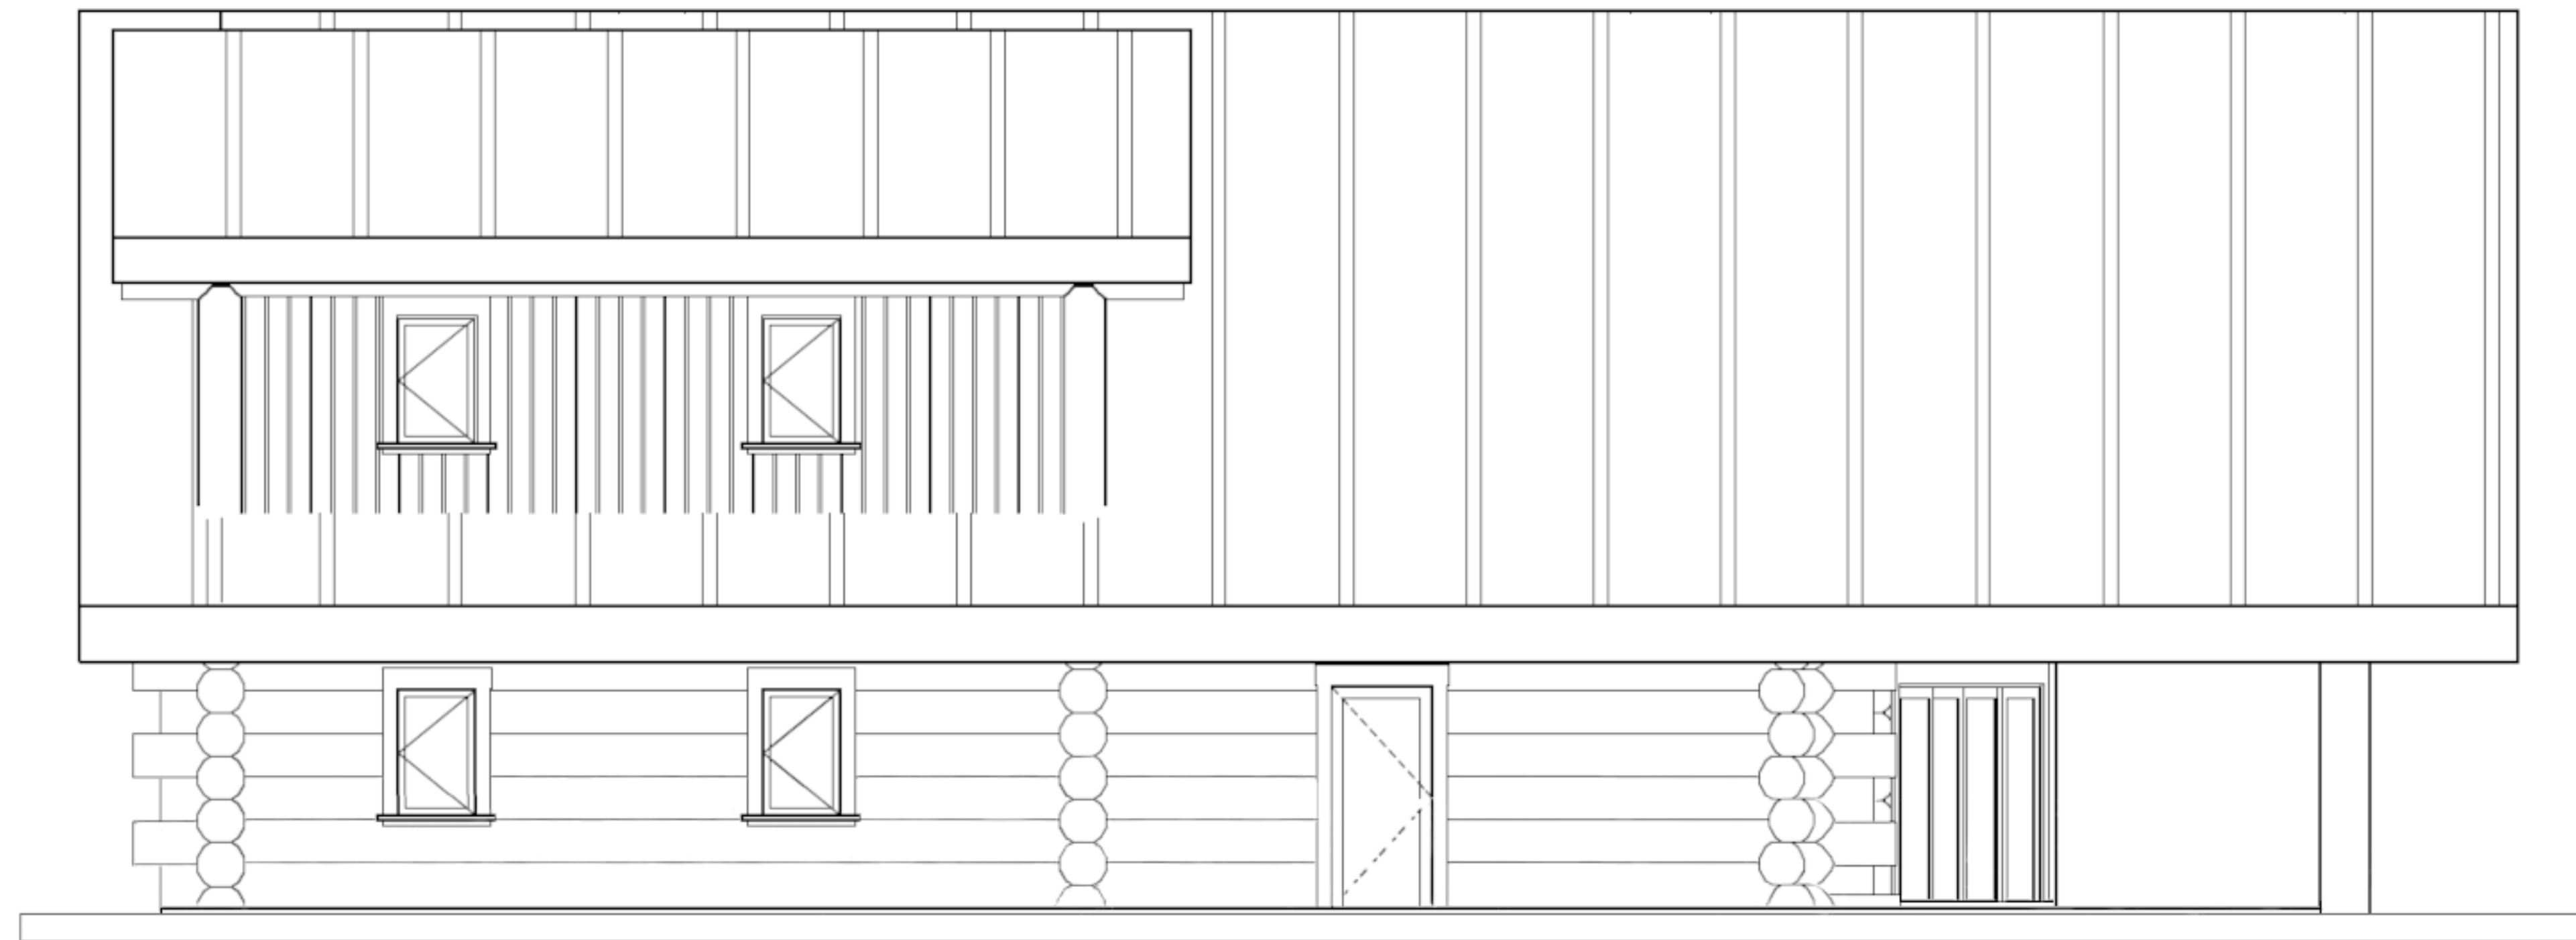

Granite Peak

Granite Peak
MAIN FLOOR

Square Footage
Main Floor: 1784
Upper Floor: 1004
Covered Decks: 780

Granite Peak
UPPER FLOOR

Square Footage
Main Floor: 1784
Upper Floor: 1004
Covered Decks: 780

Granite Peak
ELEVATIONS

SOUTH ELEVATION

WEST ELEVATION