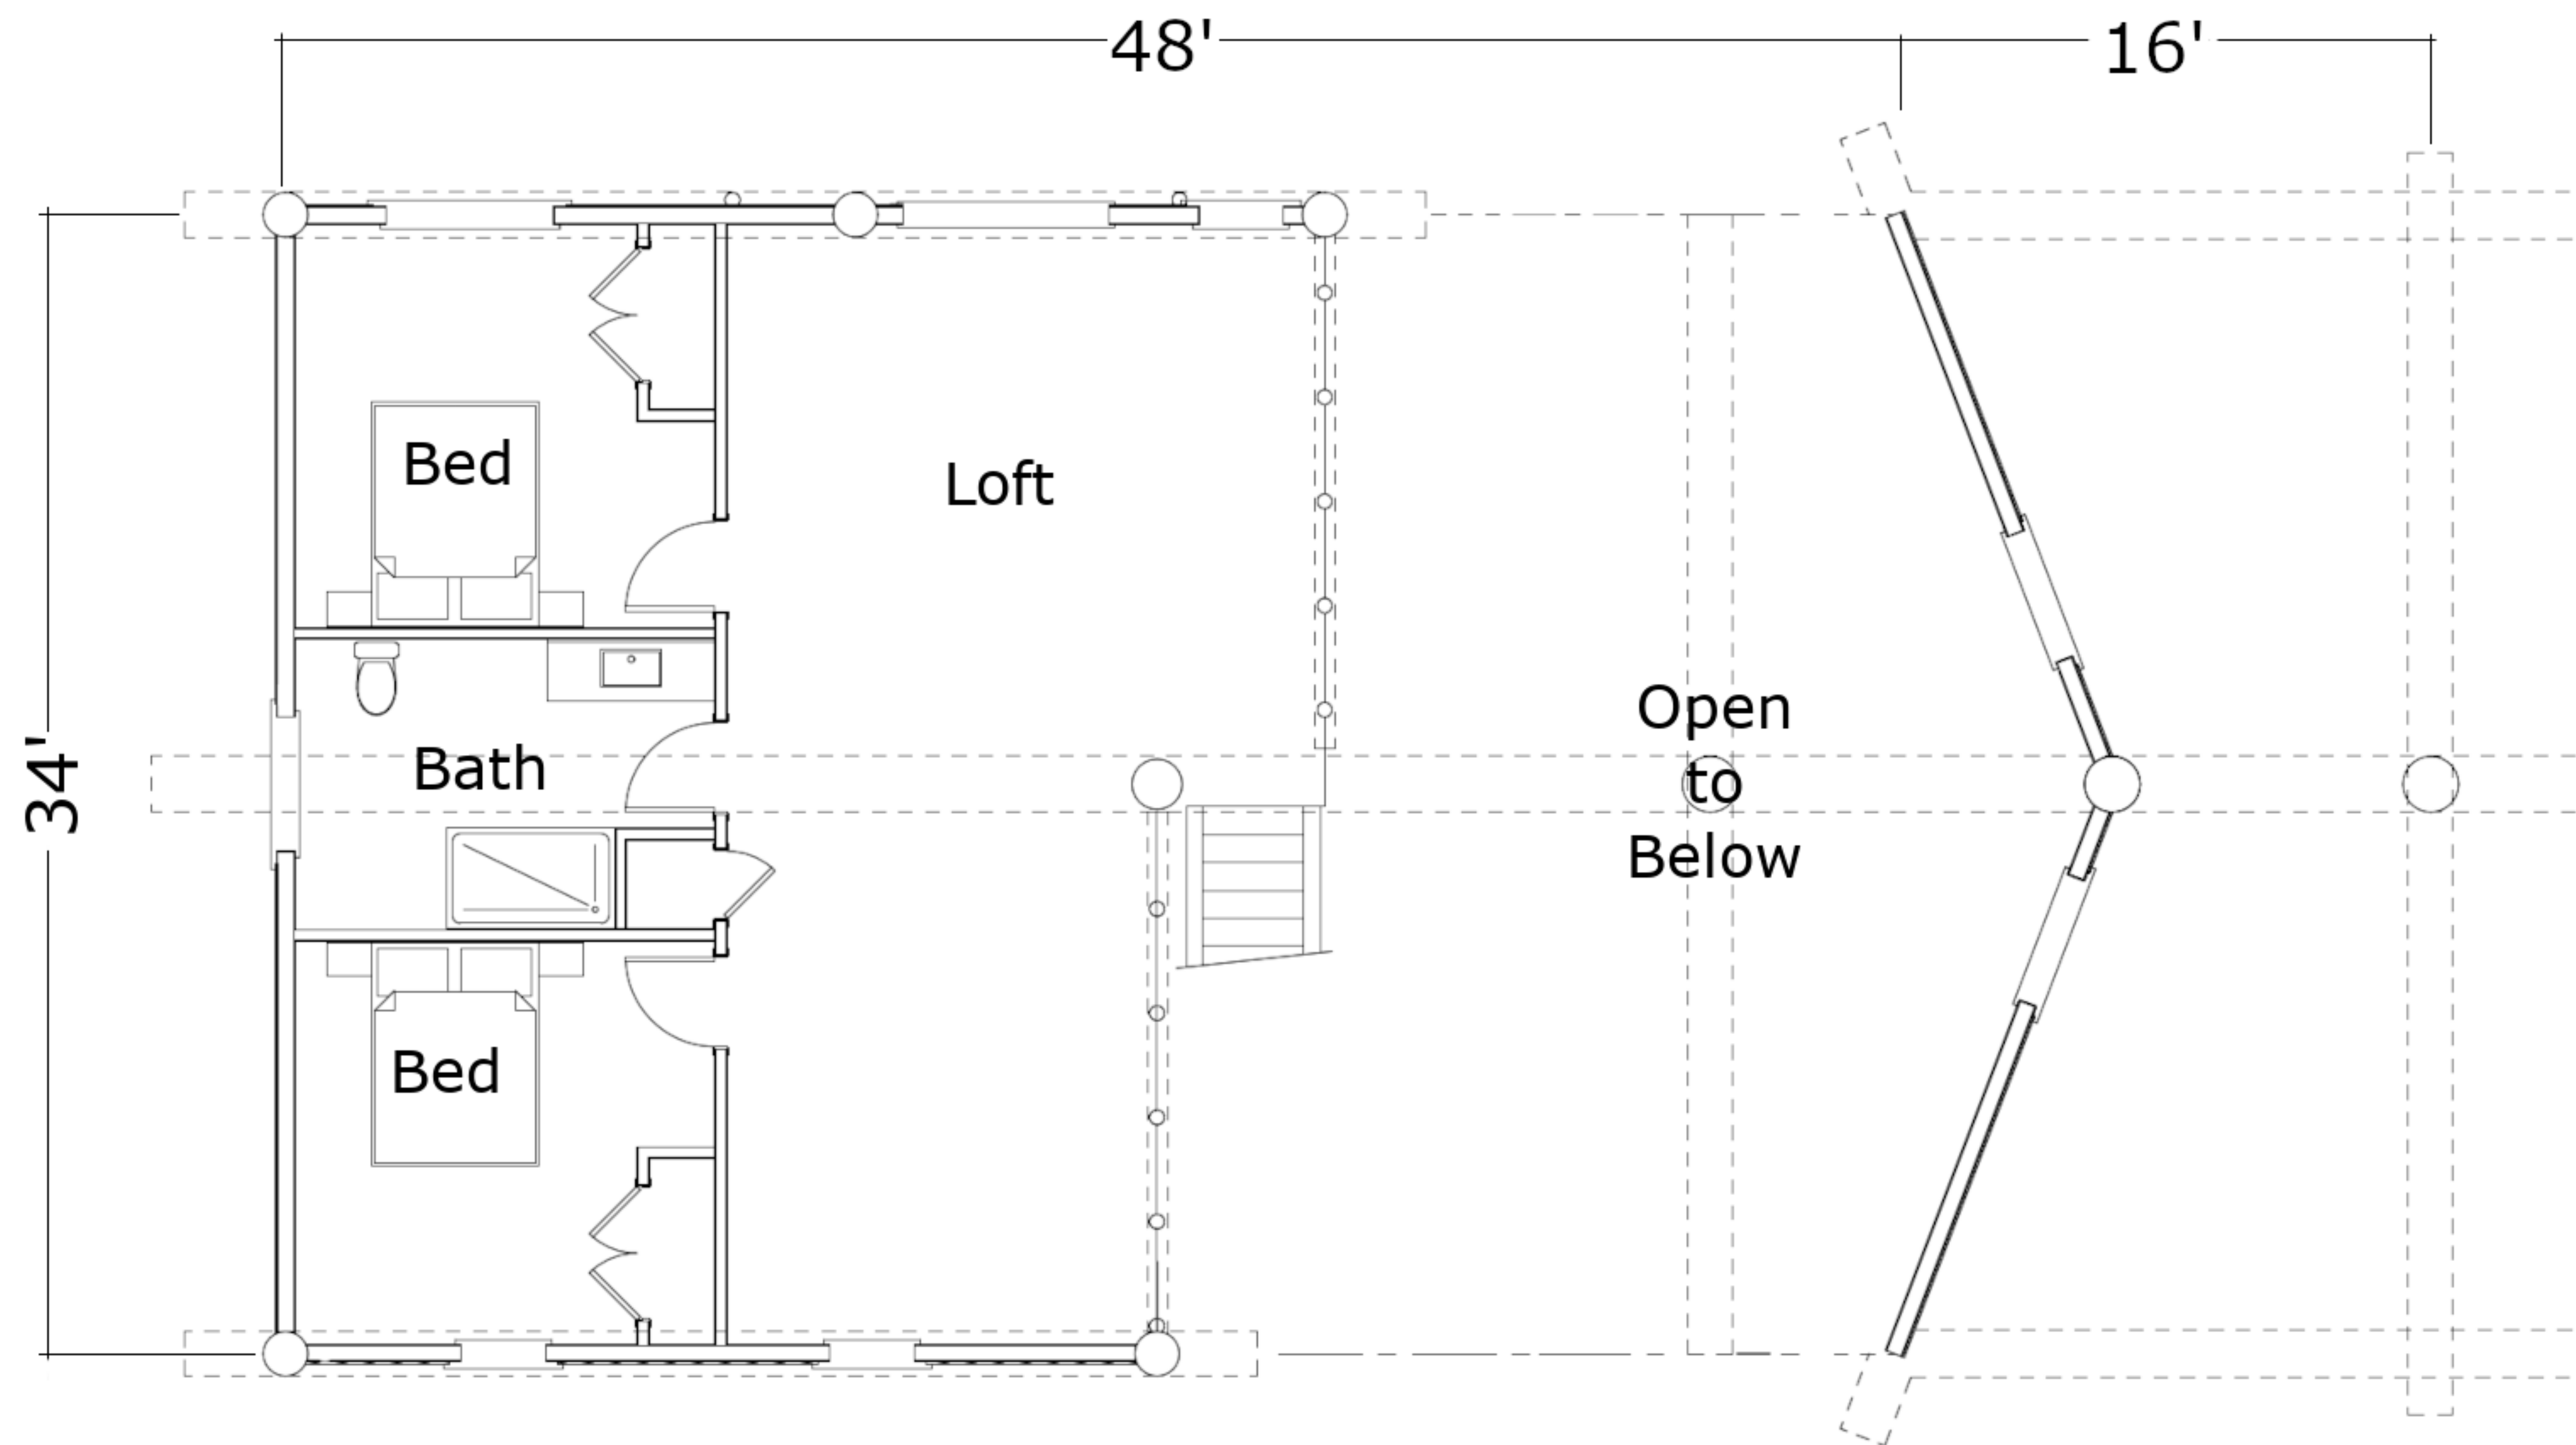

Granite Peak

Granite Peak
MAIN FLOOR

Square Footage
Main Floor: 1784
Upper Floor: 1004
Covered Decks: 780

Granite Peak
UPPER FLOOR

Square Footage
Main Floor: 1784
Upper Floor: 1004
Covered Decks: 780

Granite Peak
ELEVATIONS

SOUTH ELEVATION

WEST ELEVATION