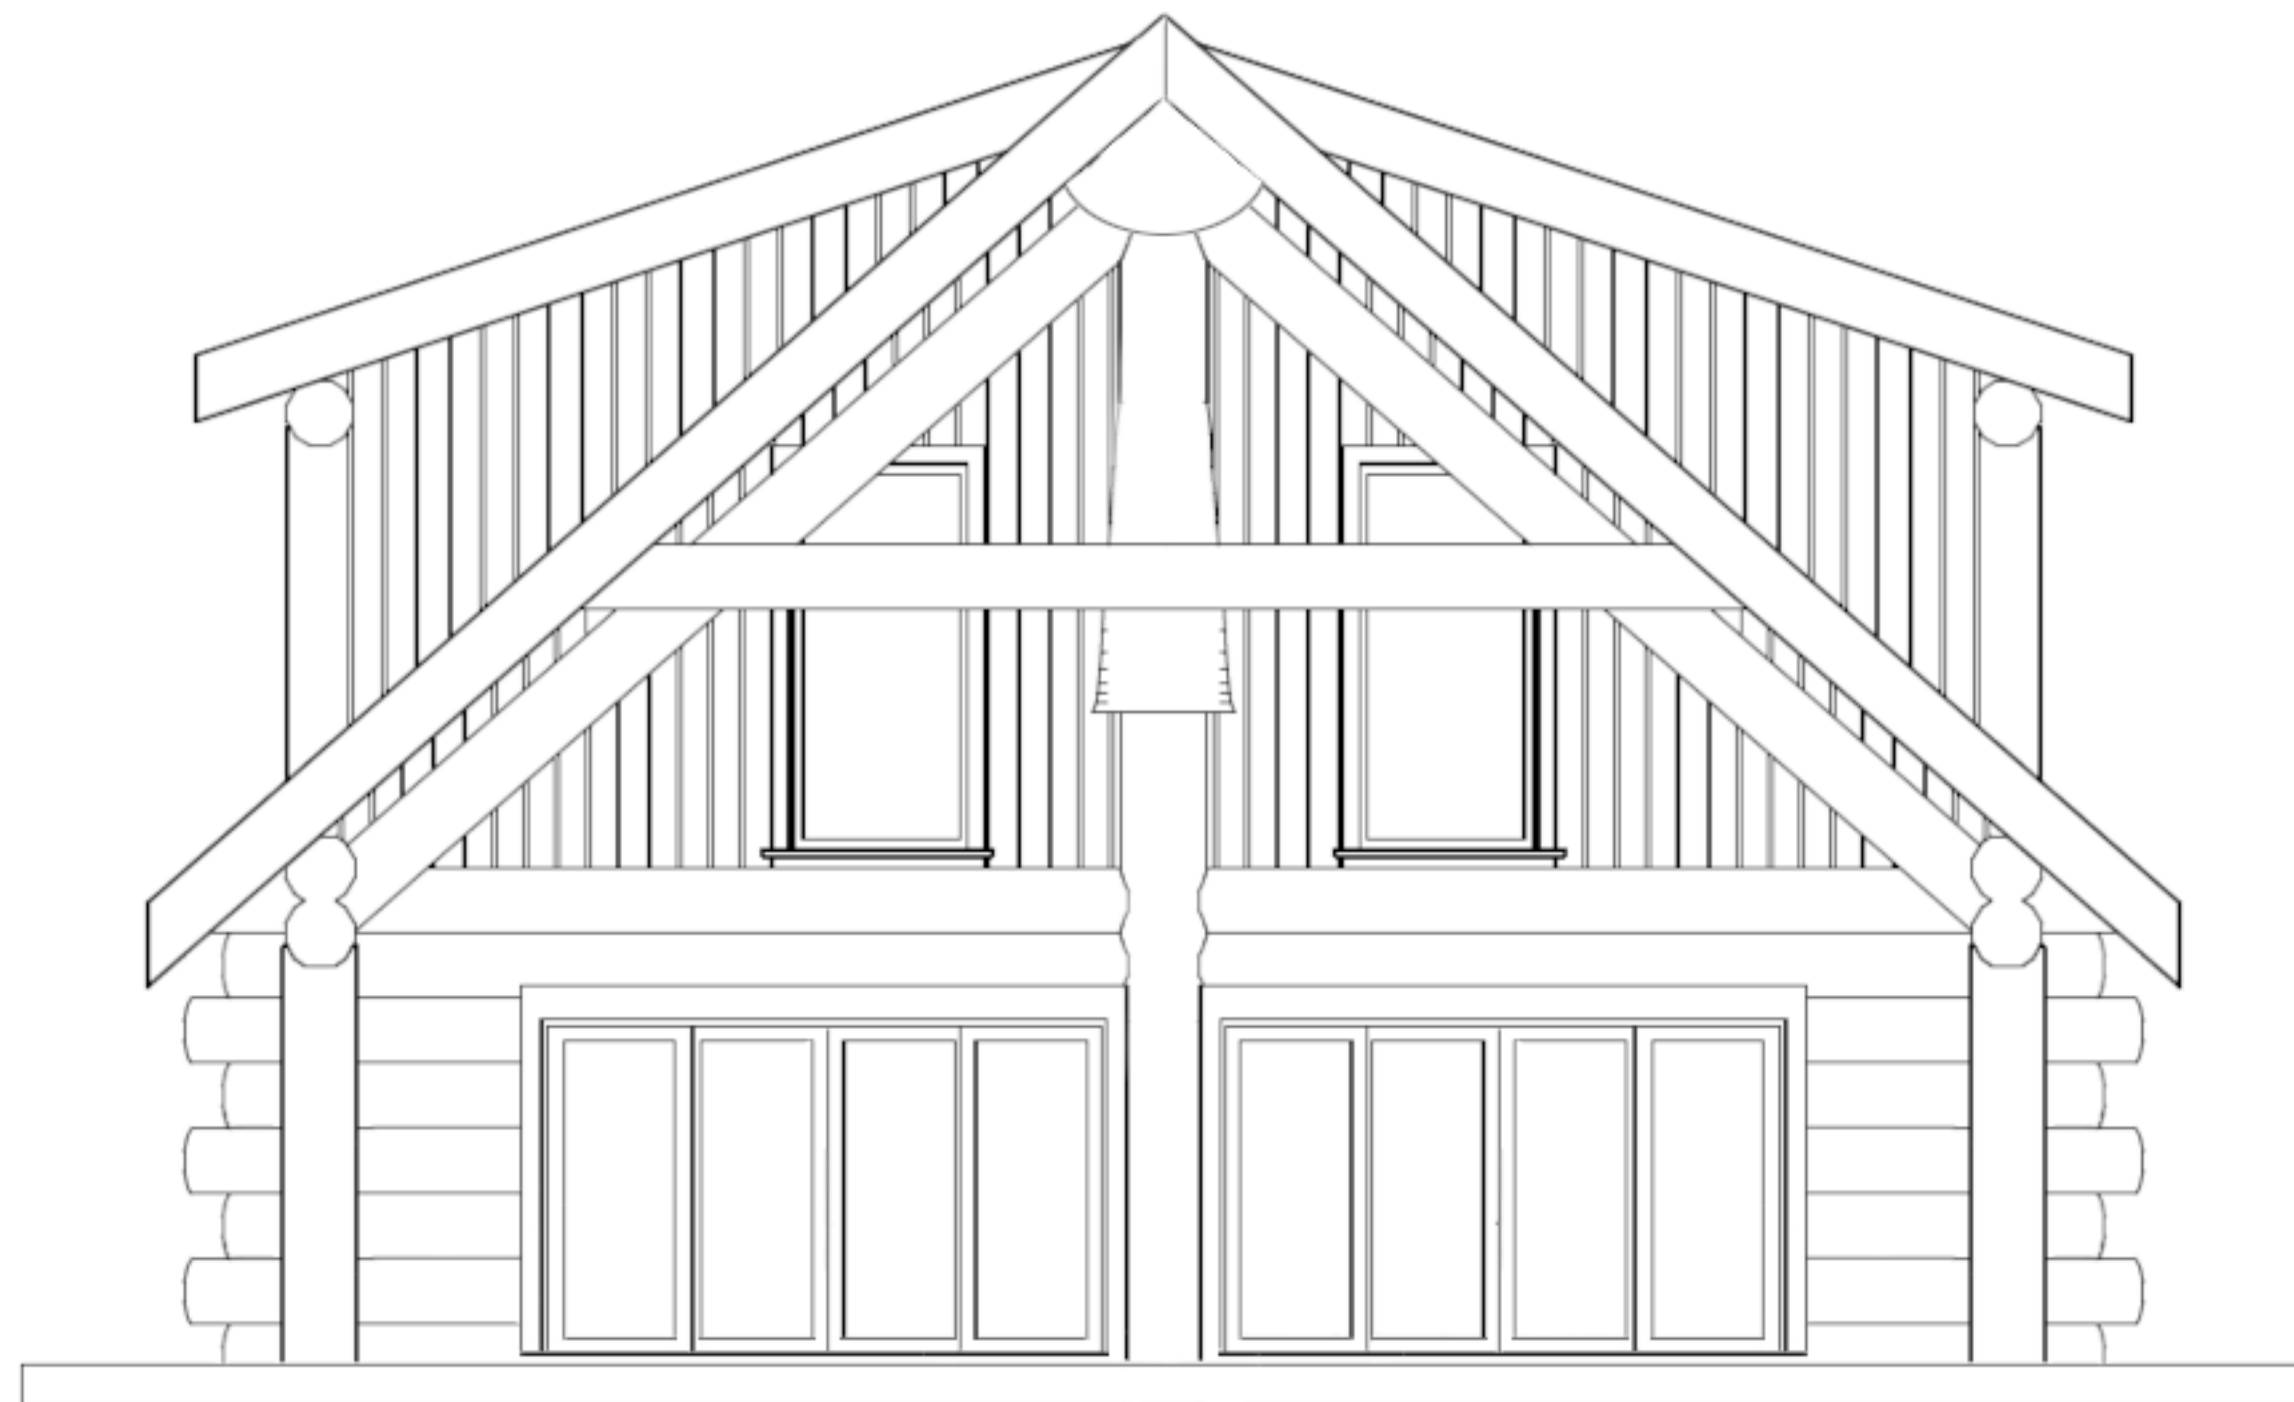

Granite Peak

Granite Peak
MAIN FLOOR

Square Footage
Main Floor: 1784
Upper Floor: 1004
Covered Decks: 780

Granite Peak
UPPER FLOOR

Square Footage
Main Floor: 1784
Upper Floor: 1004
Covered Decks: 780

Granite Peak
ELEVATIONS

SOUTH ELEVATION

WEST ELEVATION