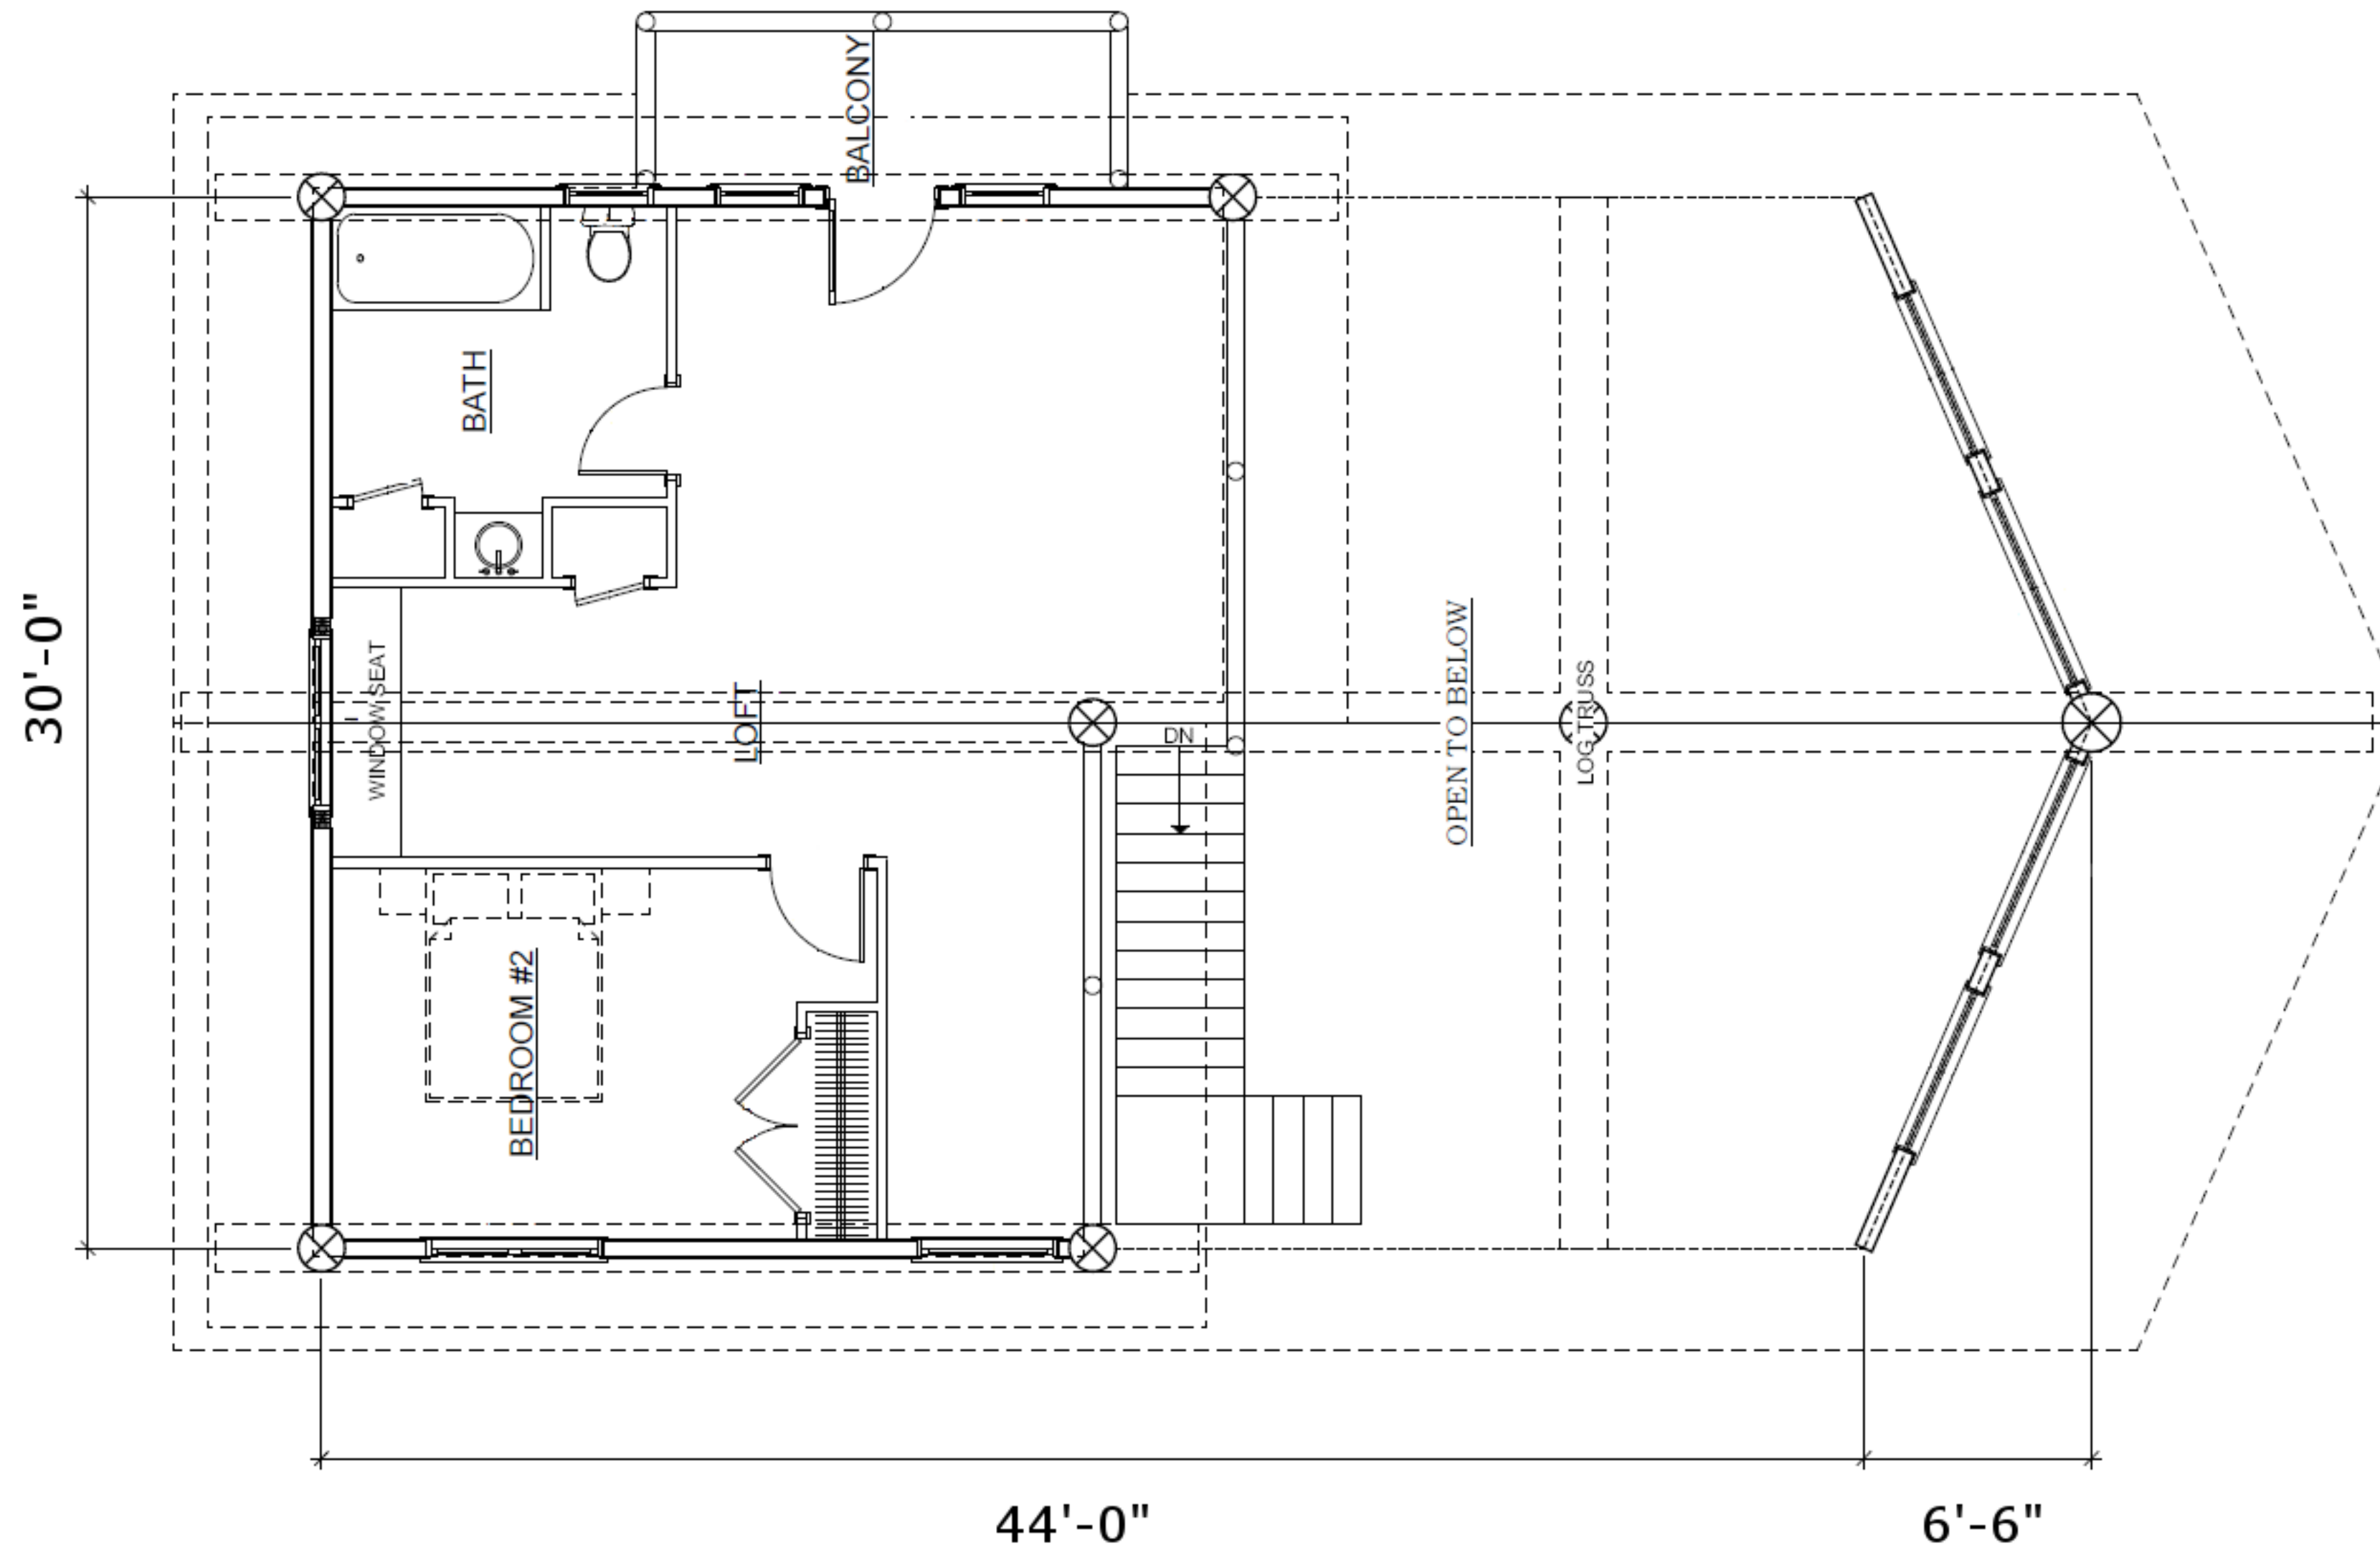

Gull Rock

MAIN FLOOR

Square Footage
Main Floor: 1468
Upper Floor: 751

Gull Rock
UPPER FLOOR

Square Footage
Main Floor: 1468
Upper Floor: 751