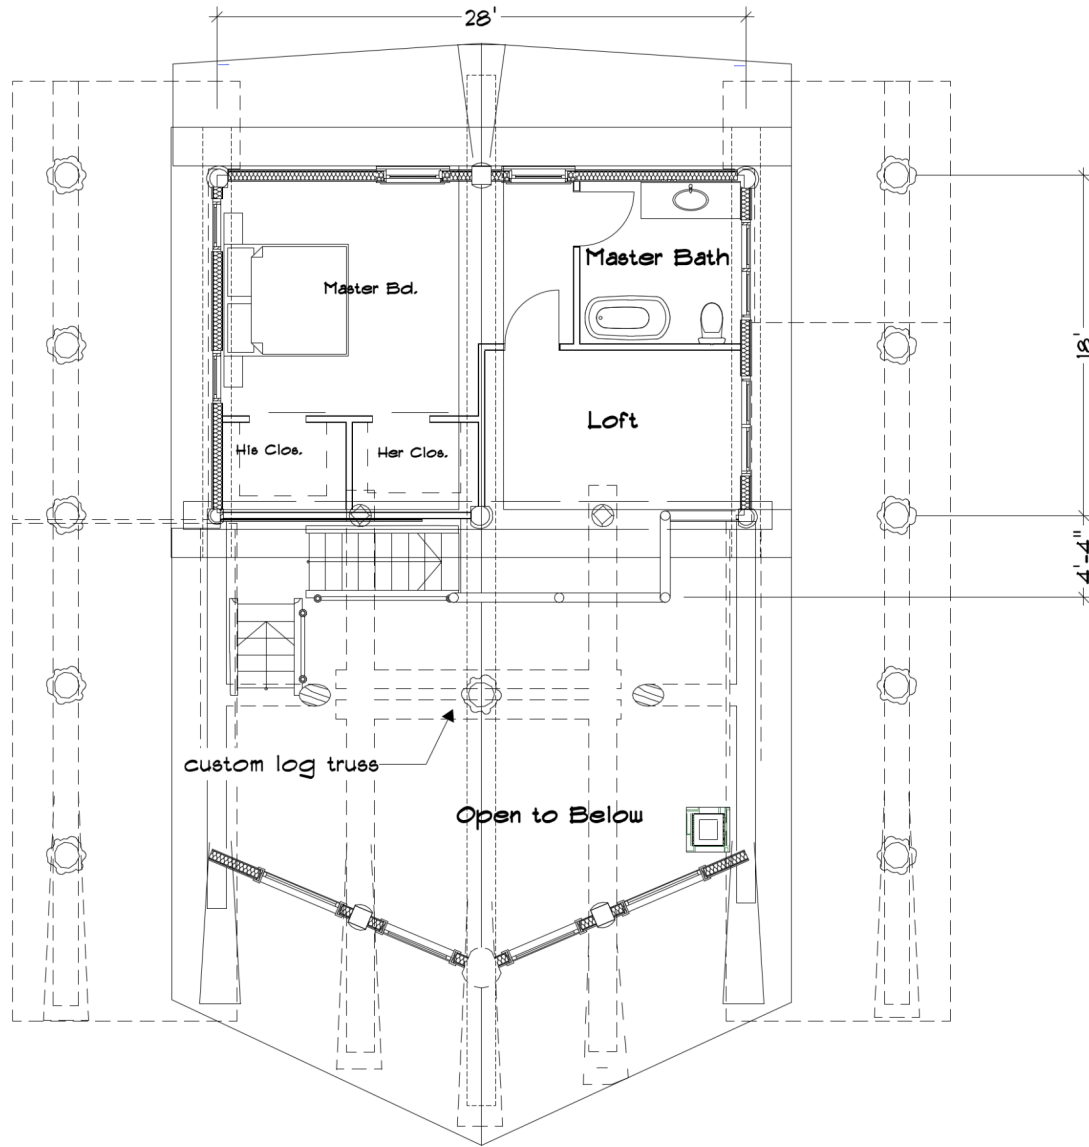

Lake Placid

Square Footage

Main Floor: 1095

Upper Floor: 547

Covered Decks: 995

Lake Placid MAIN FLOOR

Square Footage

Main Floor: 1095

Upper Floor: 547

Covered Decks: 995

Lake Placid UPPER FLOOR

FRONT

LEFT

Lake Placid ELEVATIONS

BACK

RIGHT

Lake Placid ELEVATIONS

Lake Placid ROOF OFF