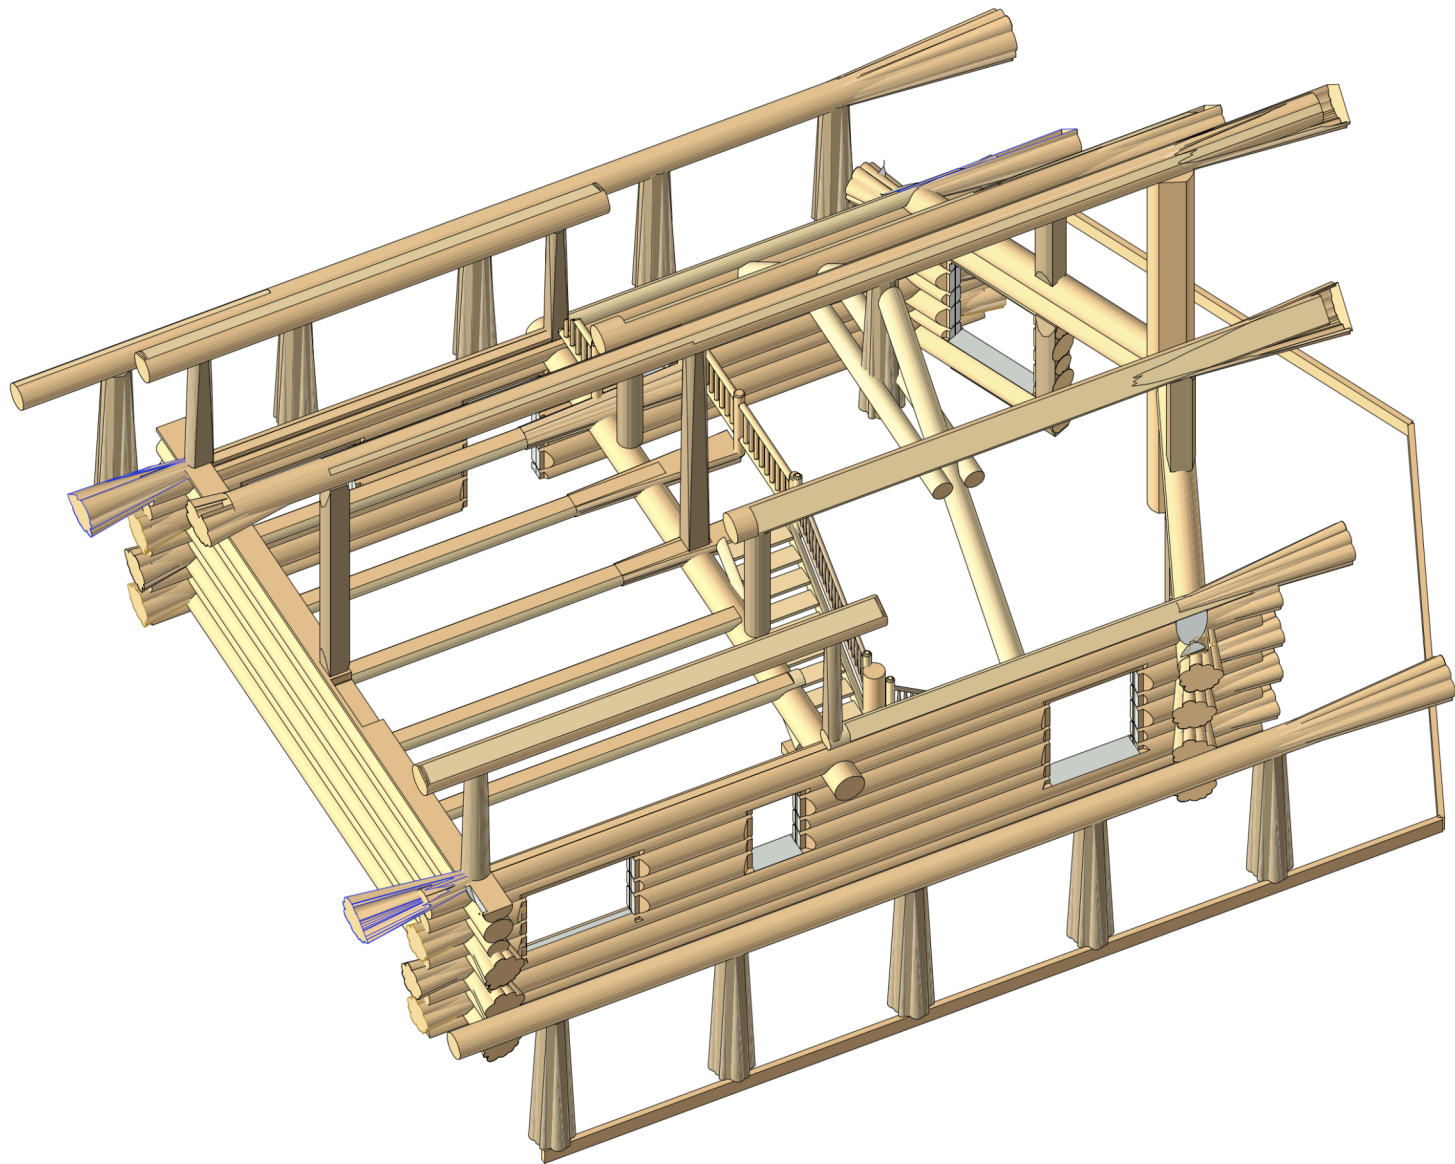

Lake Placid

Square Footage

Main Floor: 1095

Upper Floor: 547

Covered Decks: 995

Lake Placid MAIN FLOOR

Square Footage

Main Floor: 1095

Upper Floor: 547

Covered Decks: 995

Lake Placid UPPER FLOOR

FRONT

LEFT

Lake Placid ELEVATIONS

BACK

RIGHT

Lake Placid ELEVATIONS

Lake Placid ROOF OFF