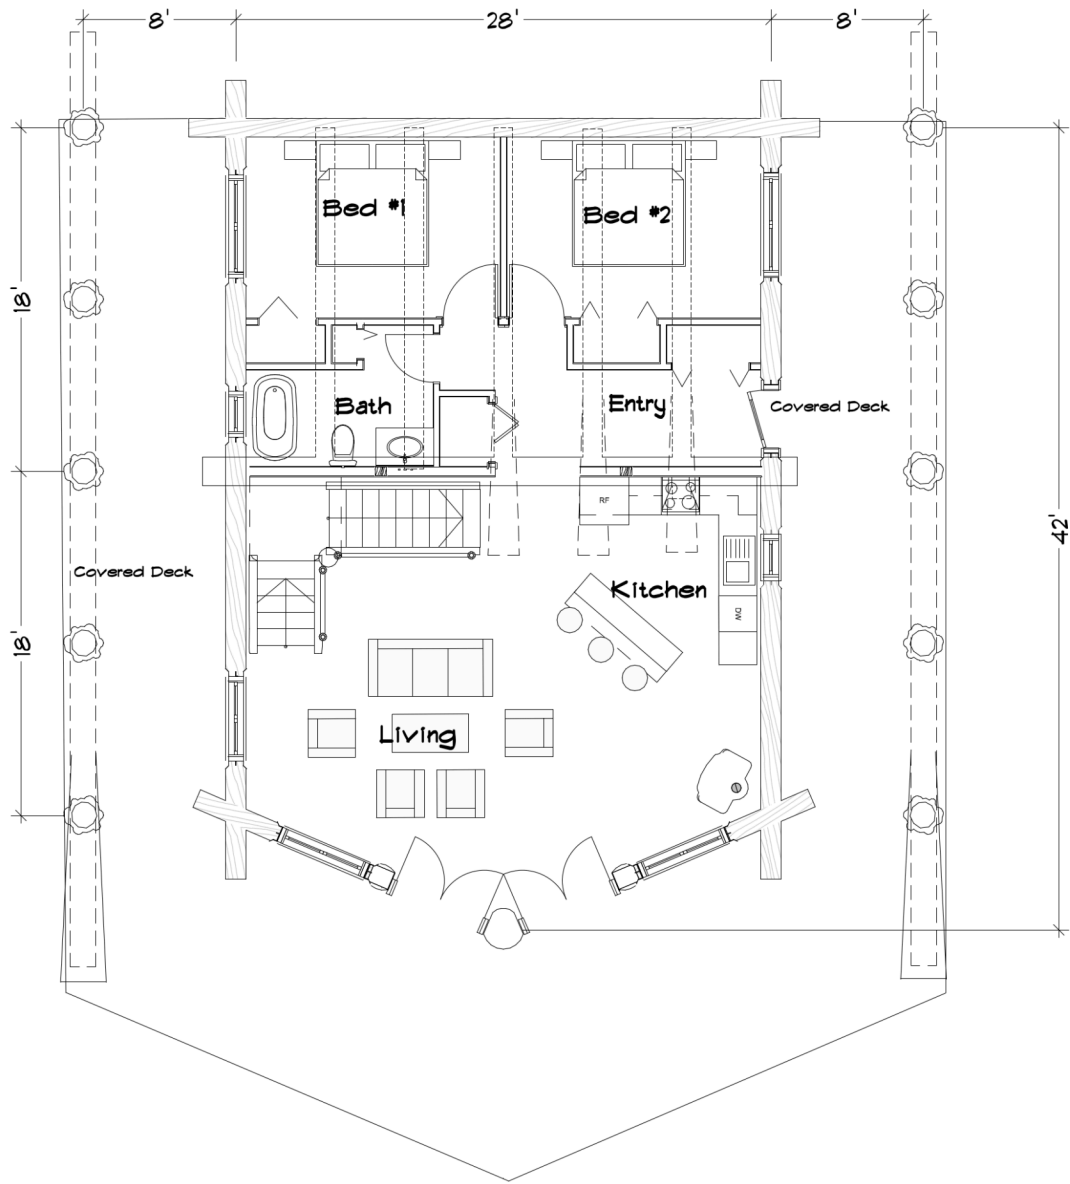

Lake Placid

Square Footage

Main Floor: 1095

Upper Floor: 547

Covered Decks: 995

Lake Placid MAIN FLOOR

Square Footage

Main Floor: 1095

Upper Floor: 547

Covered Decks: 995

Lake Placid UPPER FLOOR

FRONT

LEFT

Lake Placid ELEVATIONS

BACK

RIGHT