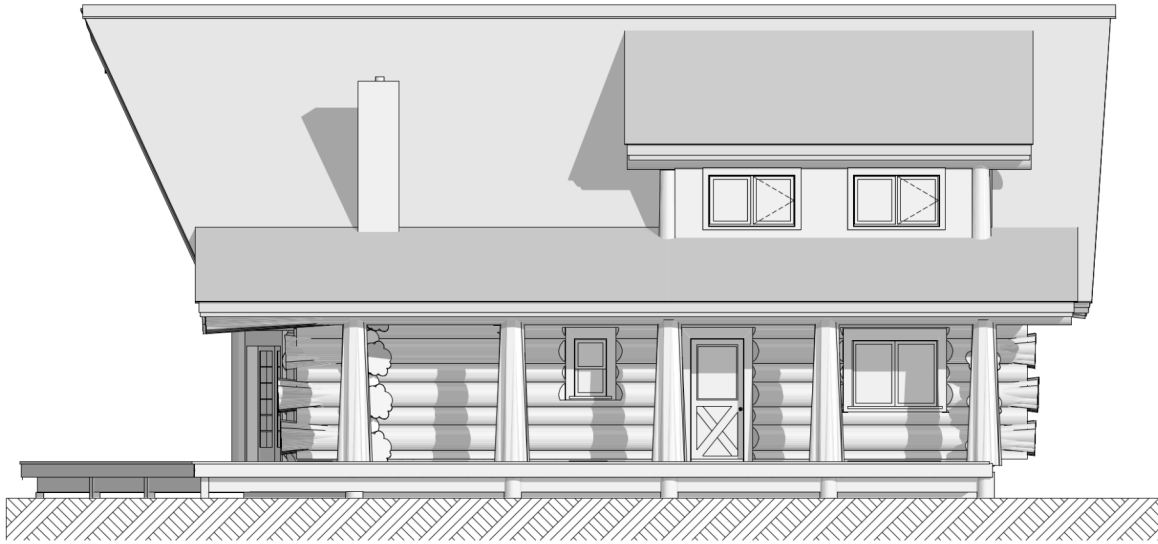

Lake Placid

Square Footage

Main Floor: 1095

Upper Floor: 547

Covered Decks: 995

Lake Placid MAIN FLOOR

Square Footage

Main Floor: 1095

Upper Floor: 547

Covered Decks: 995

Lake Placid UPPER FLOOR

FRONT

LEFT

Lake Placid ELEVATIONS

BACK

RIGHT

Lake Placid ELEVATIONS

Lake Placid ROOF OFF