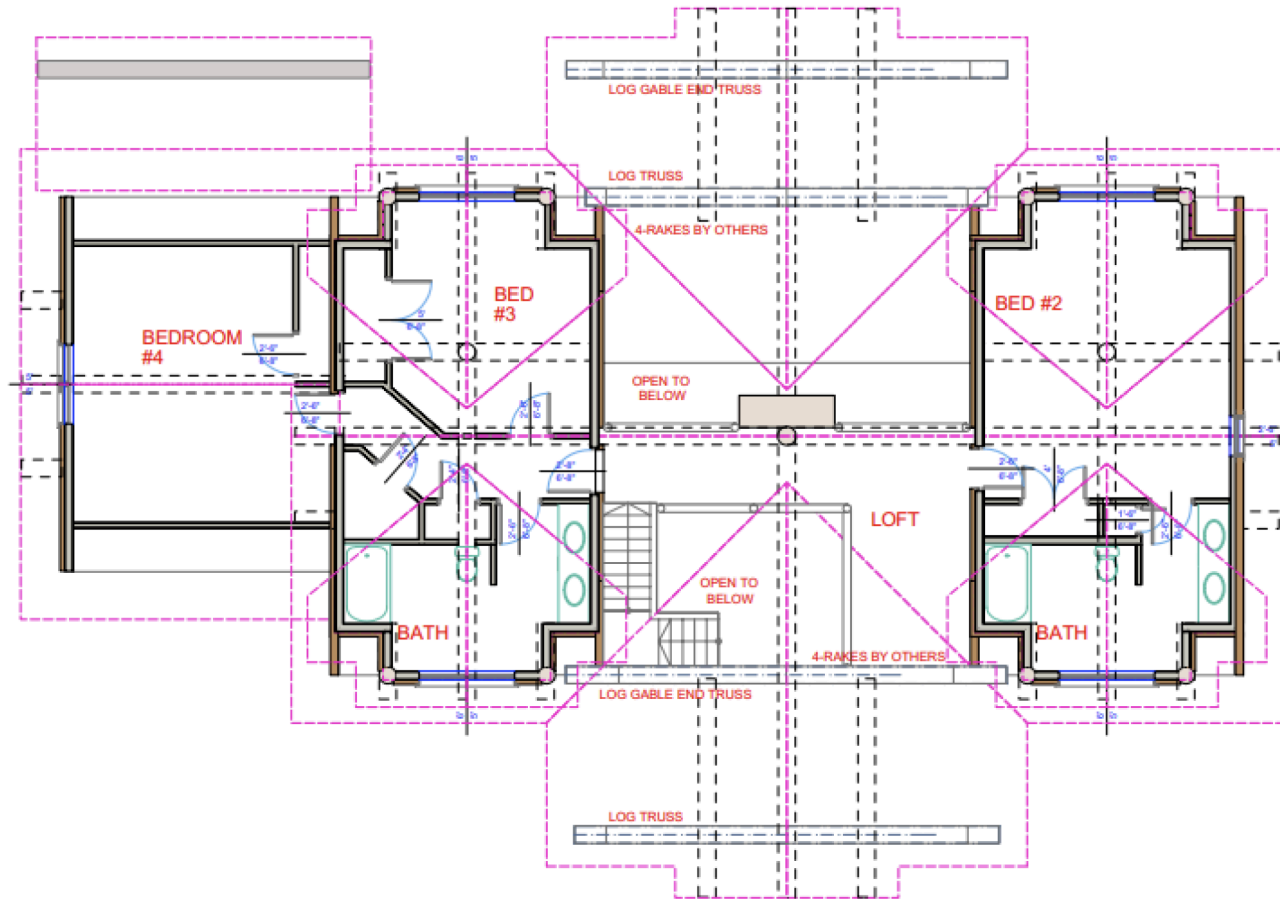

Linden

Square Footage

Main Floor: 2278

Upper Floor: 1546

Covered Decks: 720

Linden MAIN FLOOR PLAN

Square Footage

Main Floor: 2278

Upper Floor: 1546

Covered Decks: 720

Linden UPPER FLOOR PLAN

FRONT

RIGHT

REAR

LEFT

Linden ELEVATIONS