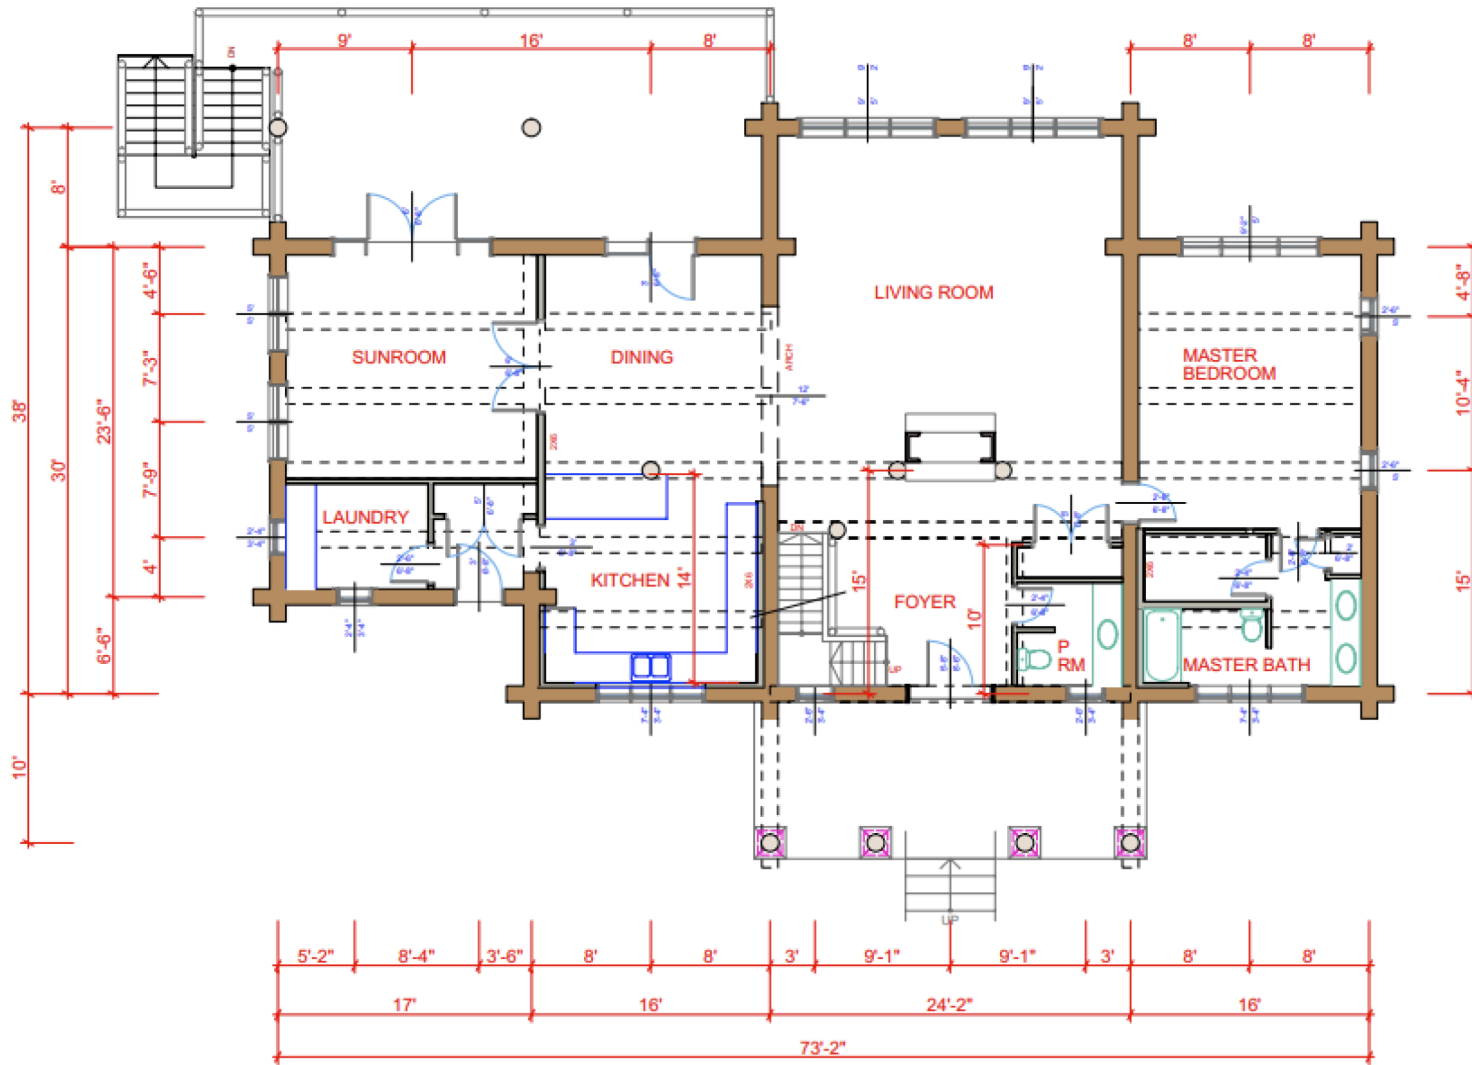

Linden

Square Footage

Main Floor: 2278

Upper Floor: 1546

Covered Decks: 720

Linden MAIN FLOOR PLAN

Square Footage

Main Floor: 2278

Upper Floor: 1546

Covered Decks: 720

Linden UPPER FLOOR PLAN

FRONT

RIGHT

REAR

LEFT

Linden ELEVATIONS