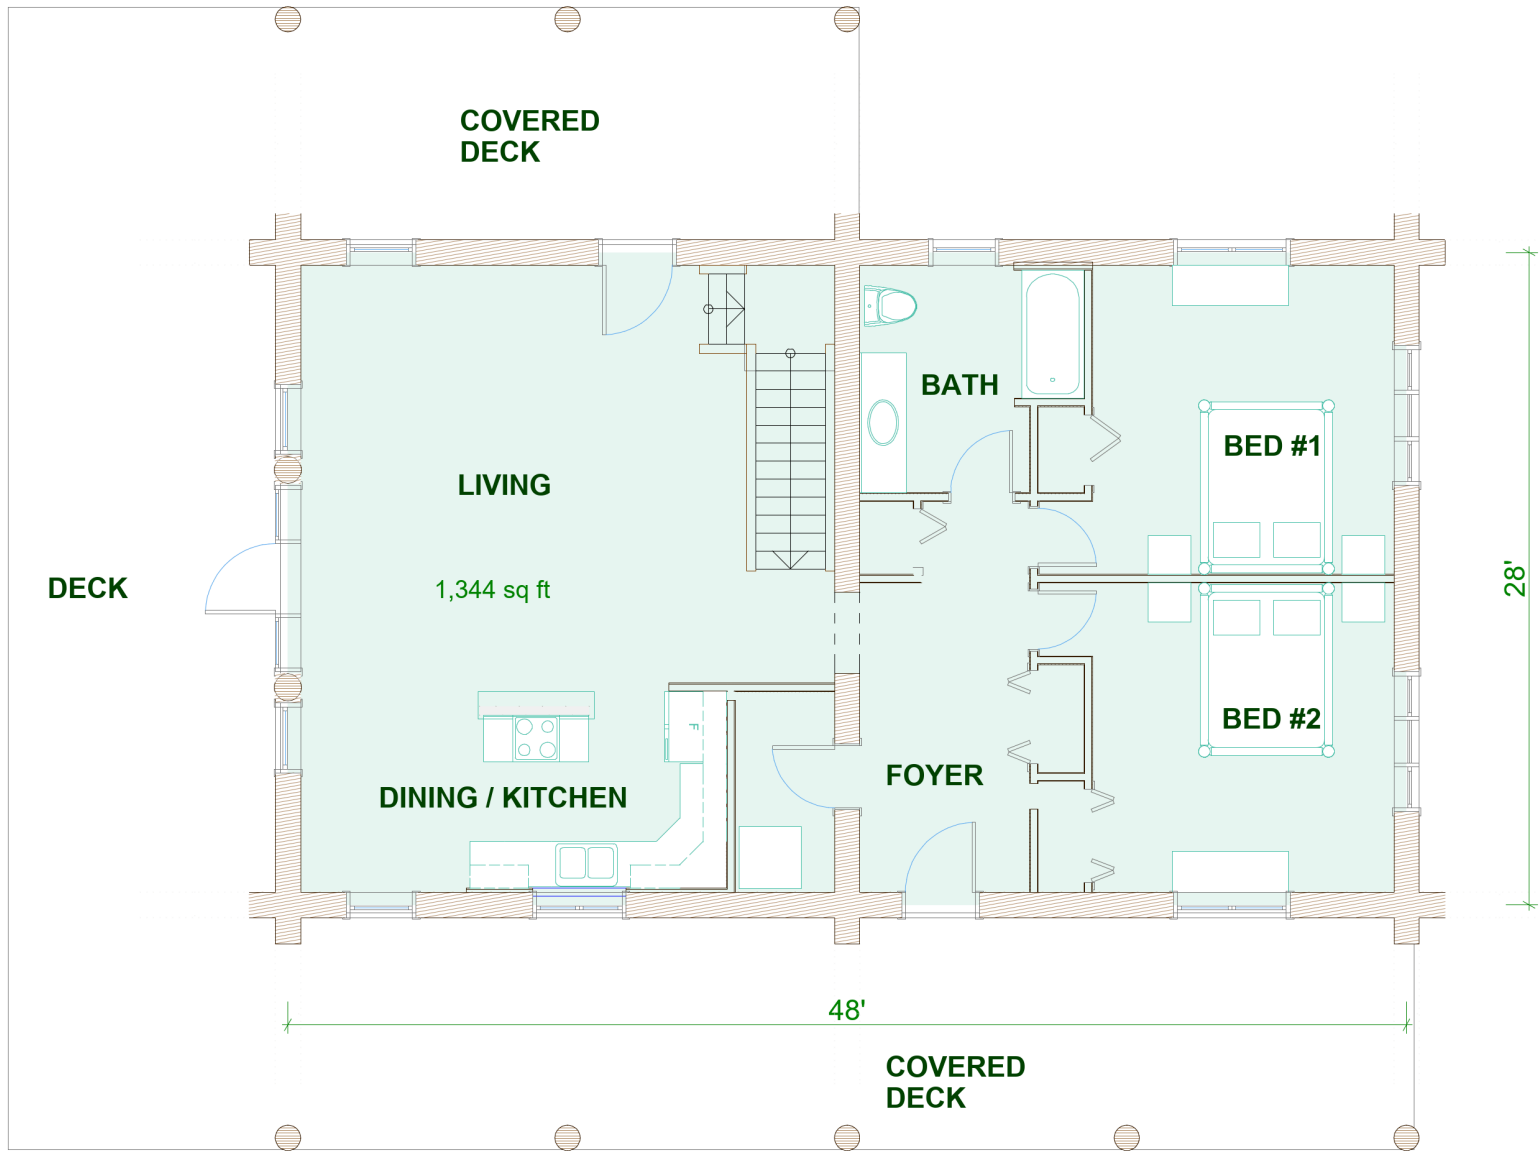

Melody Ranch

Melody Ranch PERSPECTIVE

Square Footage

Main Floor: 1344

Upper Floor: 606

Melody Ranch MAIN FLOOR

Square Footage

Main Floor: 1344

Upper Floor: 606

Melody Ranch UPPER FLOOR

FRONT

RIGHT

REAR

LEFT

Melody Ranch ELEVATIONS