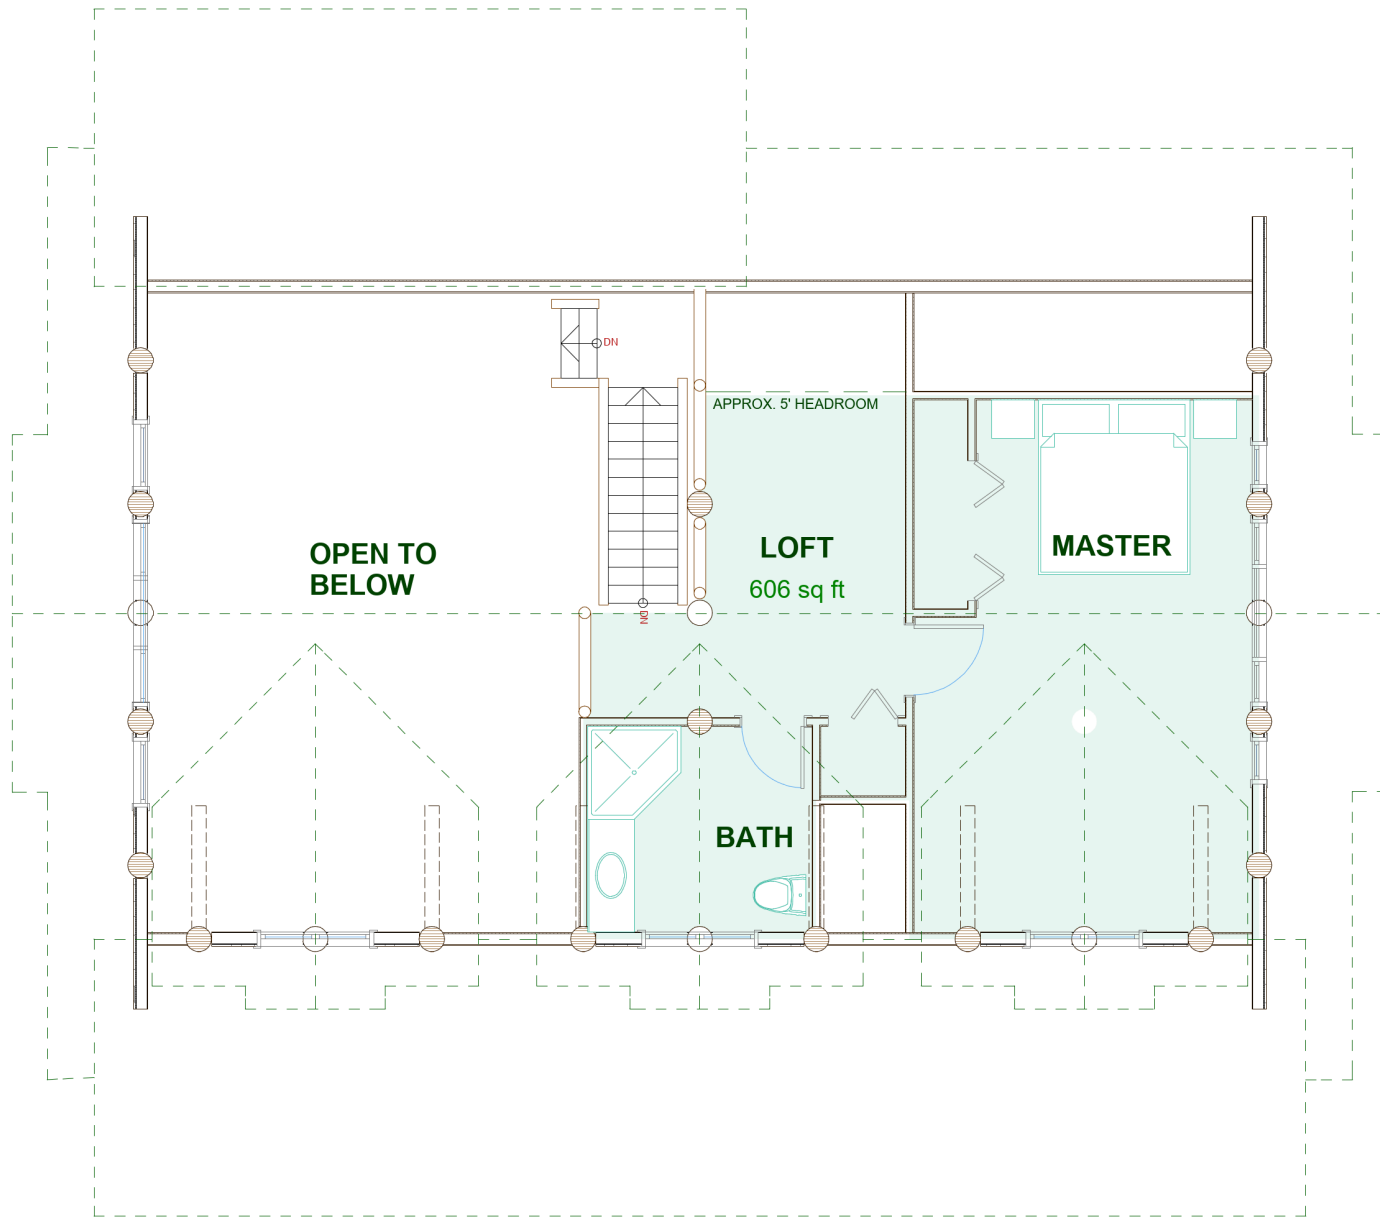

Melody Ranch

Melody Ranch PERSPECTIVE

Square Footage

Main Floor: 1344

Upper Floor: 606

Melody Ranch MAIN FLOOR

Square Footage

Main Floor: 1344

Upper Floor: 606

Melody Ranch UPPER FLOOR

FRONT

RIGHT

REAR

LEFT

Melody Ranch ELEVATIONS