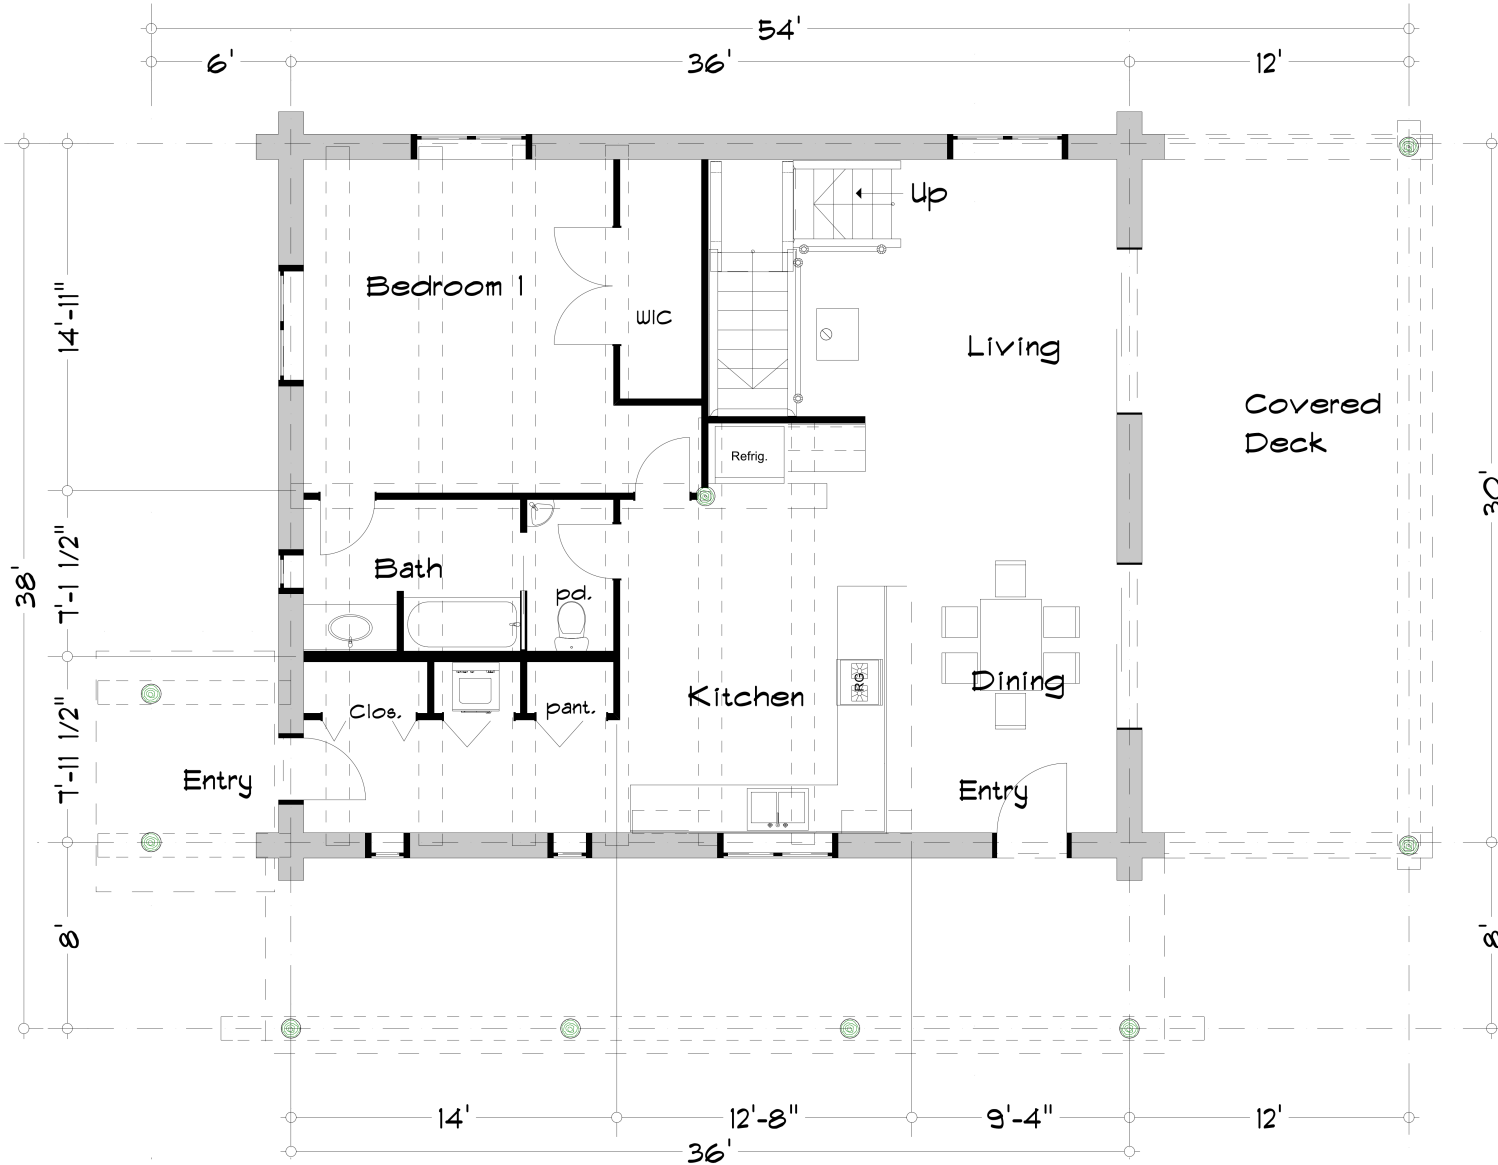

Pitkin

Pitkin MAIN FLOOR

<u>Square Footage</u>	
Main Floor:	1296
Upper Floor:	660
Covered Decks:	648

www.lakecountrylog.com
Toll Free 1-811-554-8881
Phone 250-836-3854
Fax 1-250-836-3874

Pitkin UPPER FLOOR

Square Footage

Main Floor: 1296
Upper Floor: 660
Covered Decks: 648

www.lakecountrylog.com
Toll Free 1-877-554-8881
Phone 250-836-3854
Fax 1-250-836-3874

Pitkin SOUTH ELEVATION

www.lakecountrylog.com
Toll Free 1-877-554-8881
Phone 250-836-3854
Fax 1-250-836-3874

Pitkin SECTION VIEW