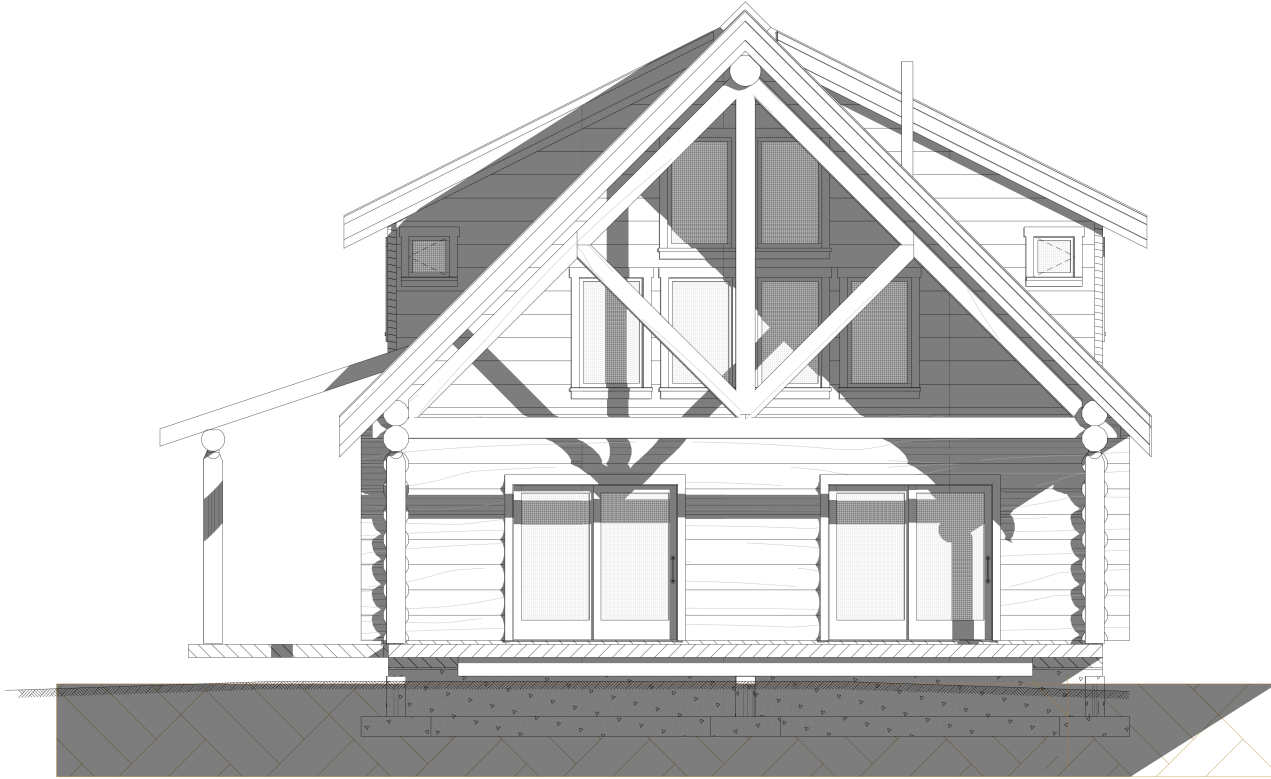

Square Footage

Main Floor: 1296
Upper Floor: 660
Covered Decks: 648

www.lakecountrylog.com
Toll Free 1-877-554-8881
Phone 250-836-3854
Fax 1-250-836-3874

Pitkin SOUTH ELEVATION

www.lakecountrylog.com
Toll Free 1-877-554-8881
Phone 250-836-3854
Fax 1-250-836-3874