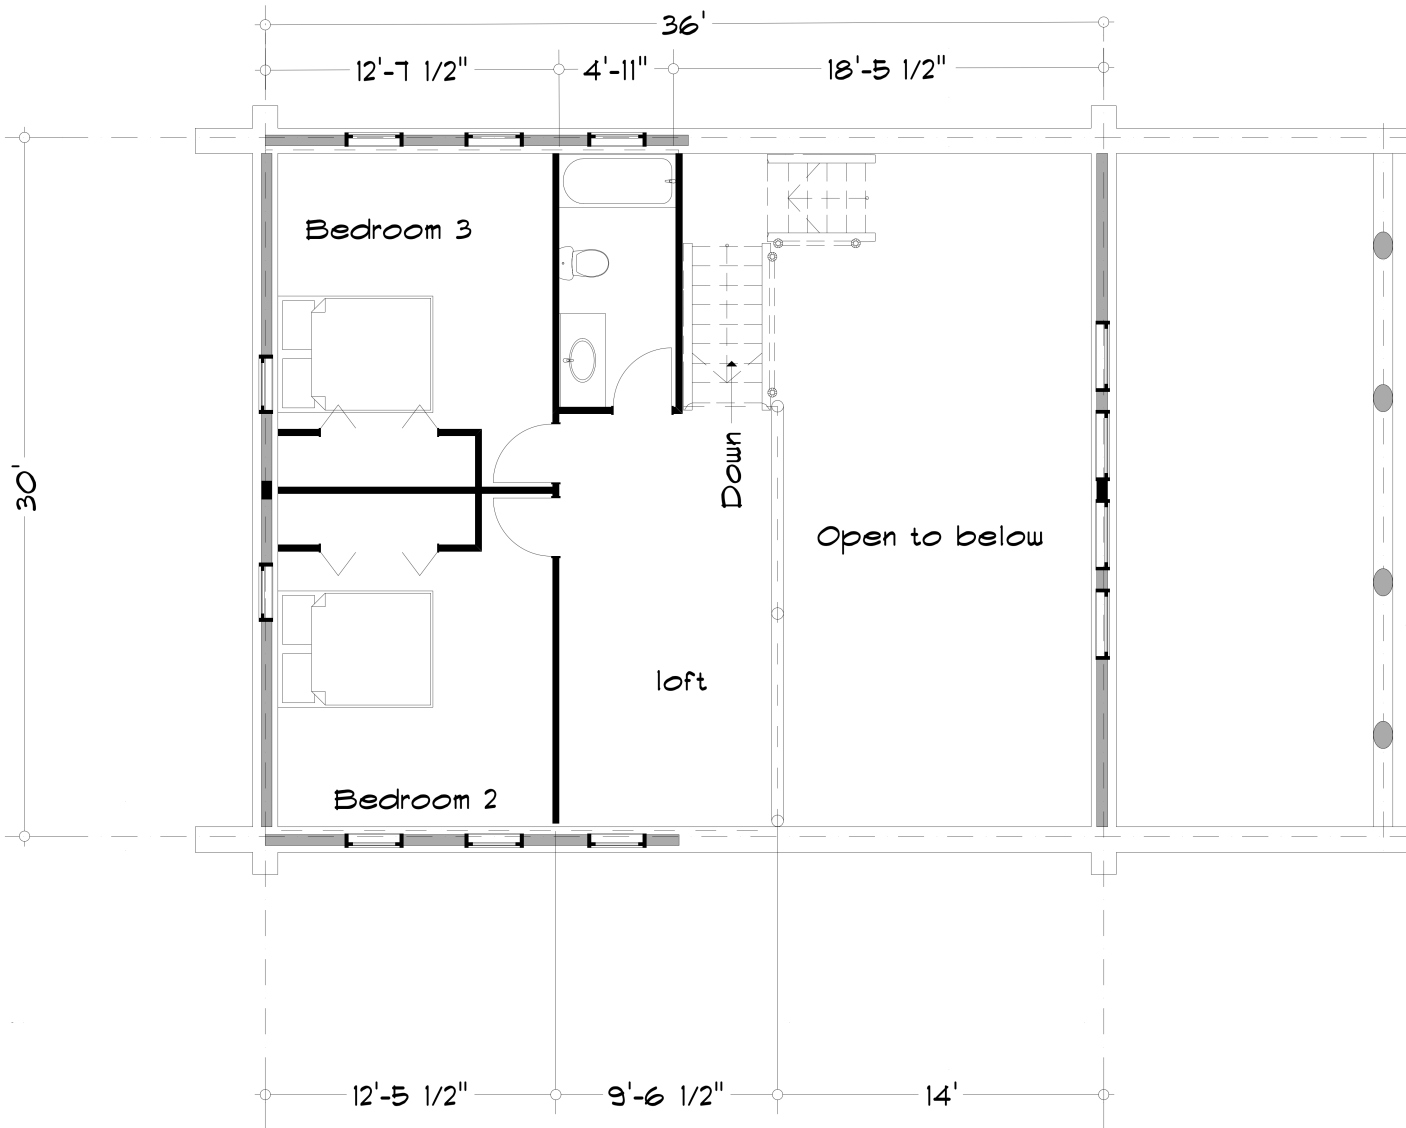

Pitkin

Pitkin MAIN FLOOR

<u>Square Footage</u>	
Main Floor:	1296
Upper Floor:	660
Covered Decks:	648

www.lakecountrylog.com
Toll Free 1-811-554-8881
Phone 250-836-3854
Fax 1-250-836-3874

Pitkin UPPER FLOOR

Square Footage

Main Floor: 1296
Upper Floor: 660
Covered Decks: 648

www.lakecountrylog.com
Toll Free 1-877-554-8881
Phone 250-836-3854
Fax 1-250-836-3874

Pitkin SOUTH ELEVATION

www.lakecountrylog.com
Toll Free 1-877-554-8881
Phone 250-836-3854
Fax 1-250-836-3874