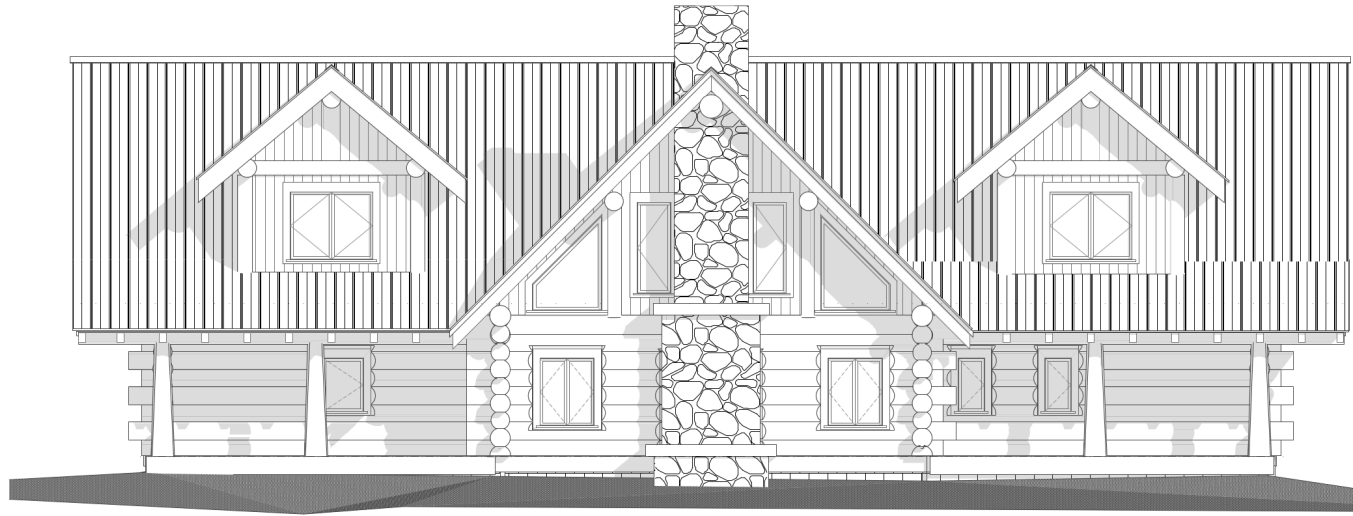

# Red Lodge

*Build Your Dream From Nature*

CUSTOM HANDCRAFTED LOG & TIMBER FRAME HOMES

2 Master Suites  
6 Bedroom Suites  
8 Bedroom Suites  
AND  
10 Bathrooms

plus

Red Lodge  
MAIN FLOOR

Square Footage

Main Floor: 3720	Main Floor Covered Decks: 1440
Upper Floor: 2000	Basement Covered Patio: 1420
Basement: 3000	
Garage: 1200	

2 Master Suites  
6 Bedroom Suites  
8 Bedroom Suites  
AND  
10 Bathrooms

plus

Red Lodge  
BASEMENT

Square Footage

Main Floor: 3720	Main Floor Covered Decks: 1440
Upper Floor: 2000	Basement Covered Patio: 1420
Basement: 3000	
Garage: 1200	

Phone: (877) 554 8881

Red Lodge  
ELEVATIONS

*Build Your Dream From Nature*

CUSTOM HANDCRAFTED LOG & TIMBER FRAME HOMES

Red Lodge  
ELEVATIONS

Red Lodge  
ELEVATIONS

Red Lodge  
PERSPECTIVES

Red Lodge  
PERSPECTIVES