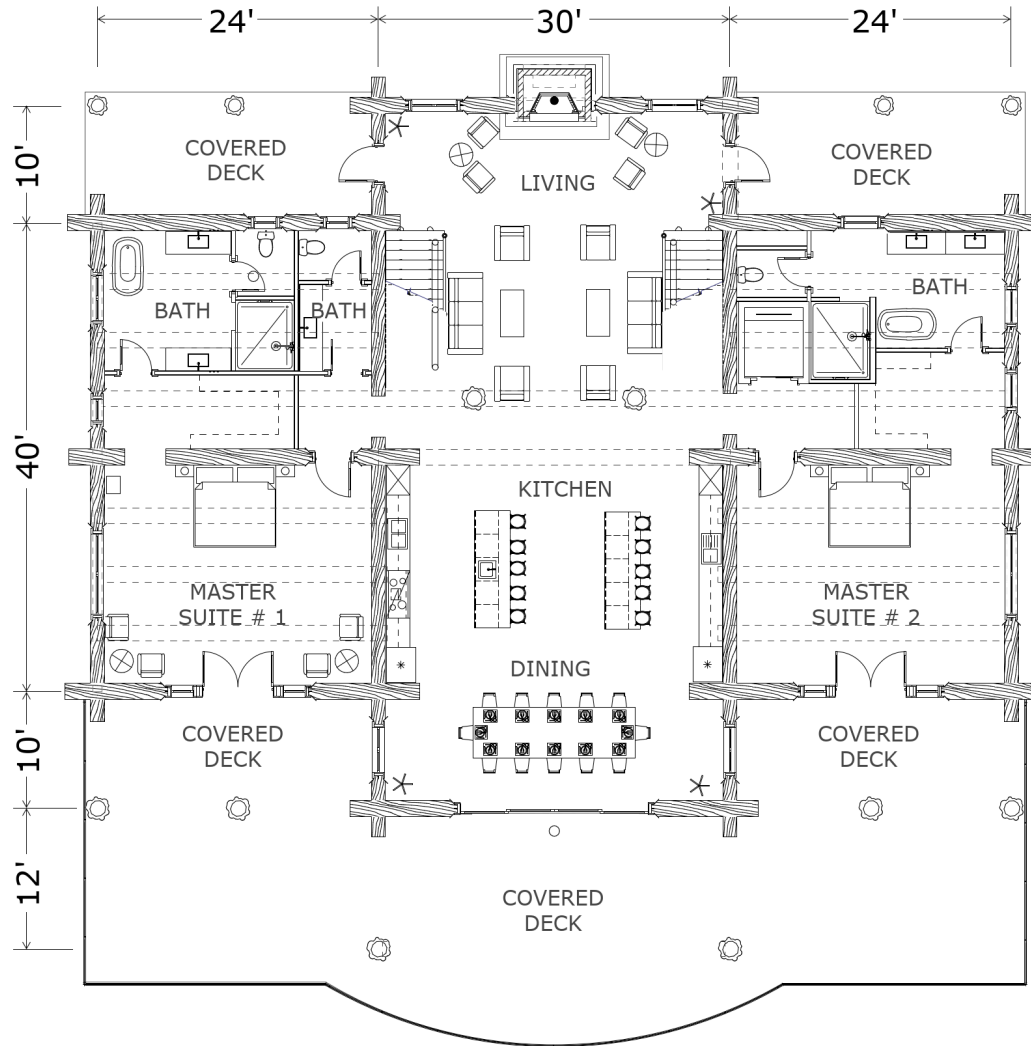

# Red Lodge

*Build Your Dream From Nature*

CUSTOM HANDCRAFTED LOG & TIMBER FRAME HOMES

2 Master Suites  
6 Bedroom Suites  
8 Bedroom Suites  
AND  
10 Bathrooms

plus

Red Lodge  
MAIN FLOOR

Square Footage

Main Floor: 3720	Main Floor Covered Decks: 1440
Upper Floor: 2000	Basement Covered Patio: 1420
Basement: 3000	
Garage: 1200	

2 Master Suites  
6 Bedroom Suites  
8 Bedroom Suites  
AND  
10 Bathrooms

plus

Red Lodge  
UPPER FLOOR

Square Footage

Main Floor: 3720	Main Floor Covered Decks: 1440
Upper Floor: 2000	Basement Covered Patio: 1420
Basement: 3000	
Garage: 1200	

2 Master Suites  
6 Bedroom Suites  
8 Bedroom Suites  
AND  
10 Bathrooms

plus

Red Lodge  
BASEMENT

Square Footage

Main Floor: 3720	Main Floor Covered Decks: 1440
Upper Floor: 2000	Basement Covered Patio: 1420
Basement: 3000	
Garage: 1200	