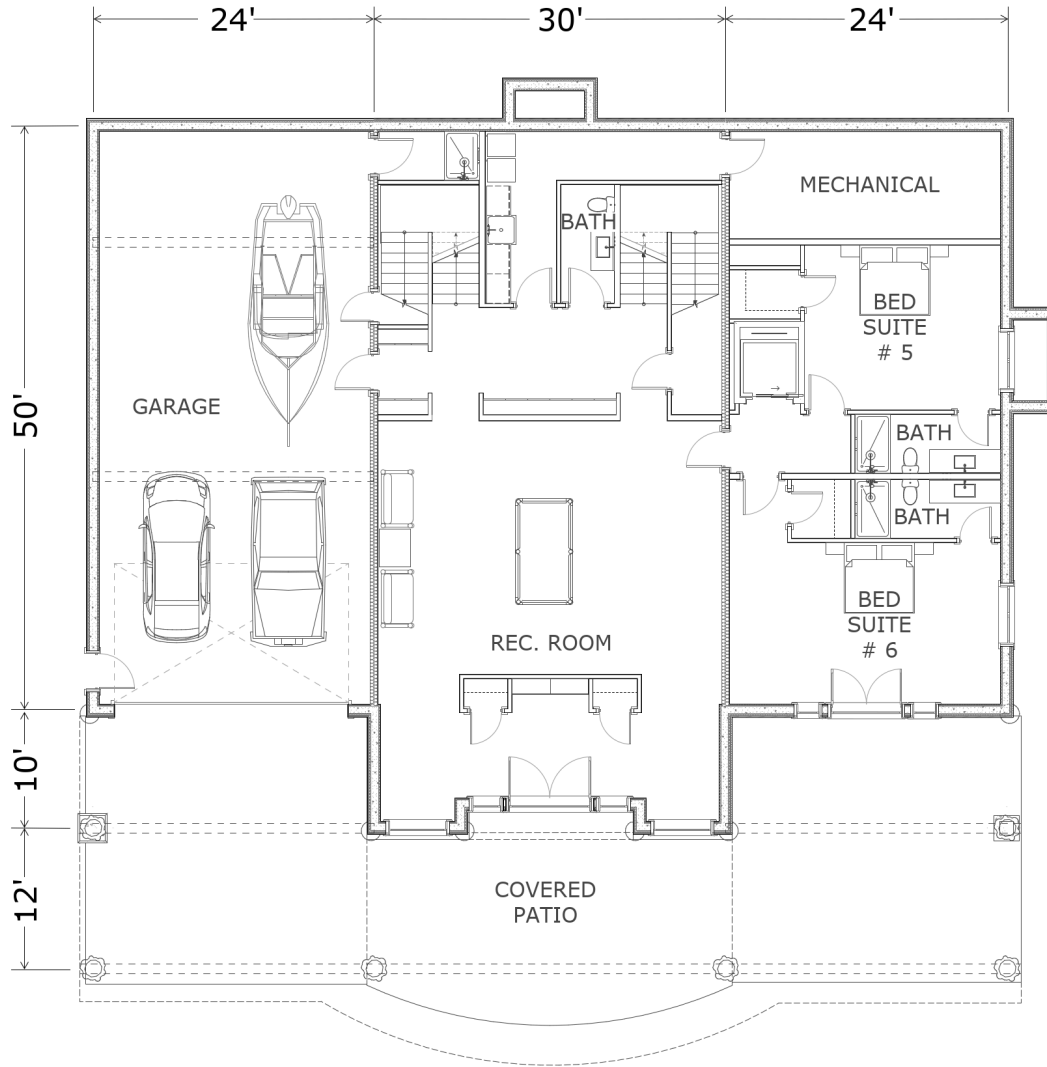

# Red Lodge

*Build Your Dream From Nature*

CUSTOM HANDCRAFTED LOG & TIMBER FRAME HOMES

2 Master Suites  
6 Bedroom Suites  
8 Bedroom Suites  
AND  
10 Bathrooms

plus

Red Lodge  
MAIN FLOOR

Square Footage

Main Floor: 3720	Main Floor Covered Decks: 1440
Upper Floor: 2000	Basement Covered Patio: 1420
Basement: 3000	
Garage: 1200	

2 Master Suites  
6 Bedroom Suites  
8 Bedroom Suites  
AND  
10 Bathrooms

plus

Red Lodge  
UPPER FLOOR

Square Footage

Main Floor: 3720	Main Floor Covered Decks: 1440
Upper Floor: 2000	Basement Covered Patio: 1420
Basement: 3000	
Garage: 1200	

2 Master Suites  
6 Bedroom Suites  
8 Bedroom Suites  
AND  
10 Bathrooms

plus

Red Lodge  
BASEMENT

Square Footage

Main Floor: 3720	Main Floor Covered Decks: 1440
Upper Floor: 2000	Basement Covered Patio: 1420
Basement: 3000	
Garage: 1200	