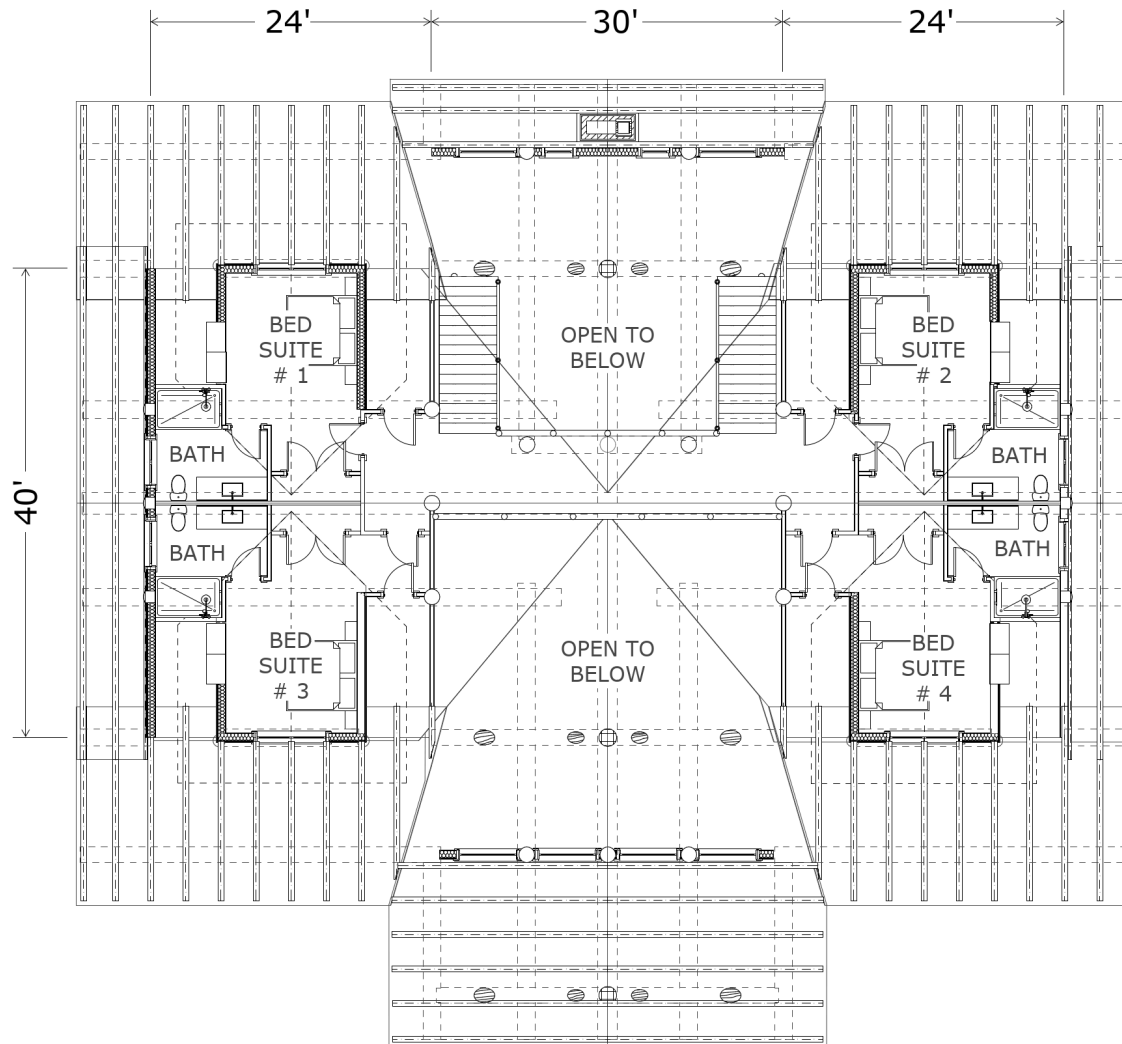

# Red Lodge

*Build Your Dream From Nature*

CUSTOM HANDCRAFTED LOG & TIMBER FRAME HOMES

2 Master Suites  
6 Bedroom Suites  
8 Bedroom Suites  
AND  
10 Bathrooms

plus

Red Lodge  
MAIN FLOOR

Square Footage

Main Floor: 3720	Main Floor Covered Decks: 1440
Upper Floor: 2000	Basement Covered Patio: 1420
Basement: 3000	
Garage: 1200	

2 Master Suites  
6 Bedroom Suites  
8 Bedroom Suites  
AND  
10 Bathrooms

plus

Red Lodge  
UPPER FLOOR

Square Footage

Main Floor: 3720	Main Floor Covered Decks: 1440
Upper Floor: 2000	Basement Covered Patio: 1420
Basement: 3000	
Garage: 1200	

2 Master Suites  
6 Bedroom Suites  
8 Bedroom Suites  
AND  
10 Bathrooms

plus

Red Lodge  
BASEMENT

Square Footage

Main Floor: 3720	Main Floor Covered Decks: 1440
Upper Floor: 2000	Basement Covered Patio: 1420
Basement: 3000	
Garage: 1200	