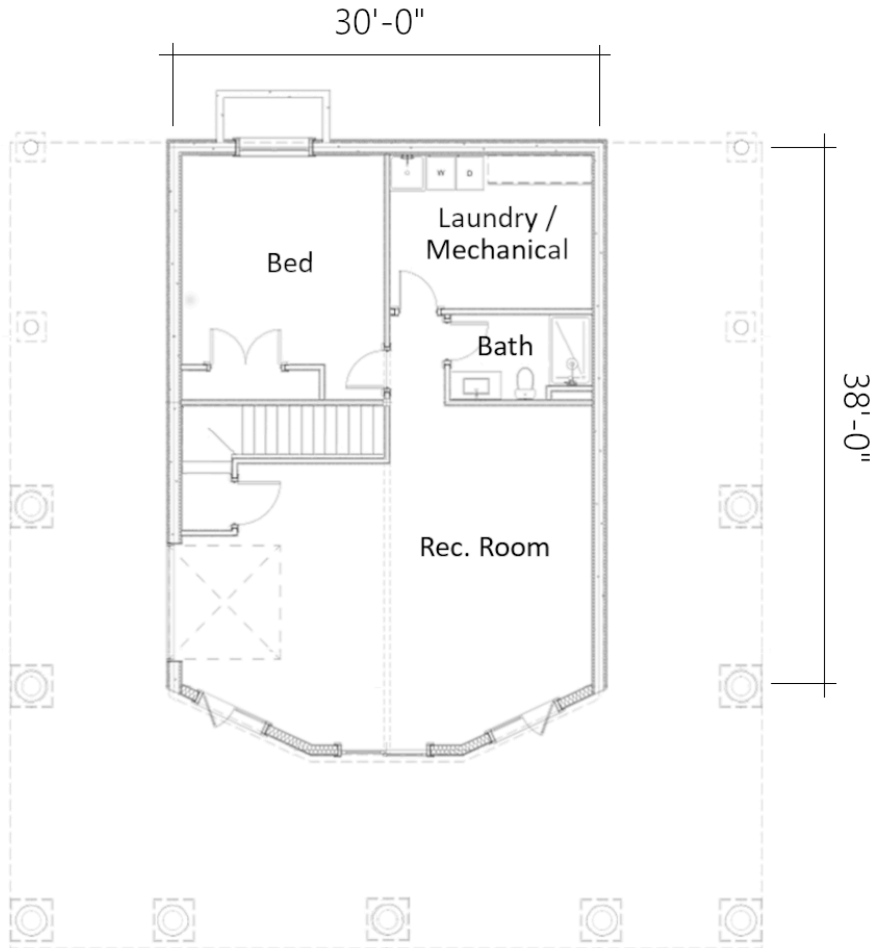

Revelstoke
MAIN FLOOR

Square Footage

Main Floor:	1240
Upper Floor:	620
Covered Decks:	1360
Basement (Optional):	1240

Revelstoke
UPPER FLOOR

Handcrafted
Rafters
(Optional)

Square Footage

Main Floor:	1240
Upper Floor:	620
Covered Decks:	1360
Basement (Optional):	1240

Revelstoke
BASEMENT

Square Footage

Main Floor:	1240
Upper Floor:	620
Covered Decks:	1360
Basement (Optional):	1240