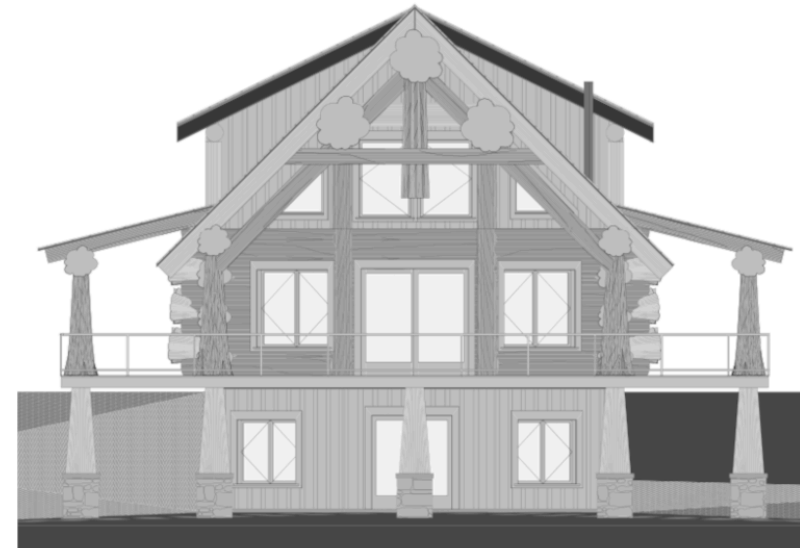

Revelstoke
MAIN FLOOR

Square Footage

Main Floor:	1240
Upper Floor:	620
Covered Decks:	1360
Basement (Optional):	1240

Revelstoke
UPPER FLOOR

Handcrafted
Rafters
(Optional)

Square Footage

Main Floor:	1240
Upper Floor:	620
Covered Decks:	1360
Basement (Optional):	1240

Revelstoke
BASEMENT

Square Footage

Main Floor:	1240
Upper Floor:	620
Covered Decks:	1360
Basement (Optional):	1240