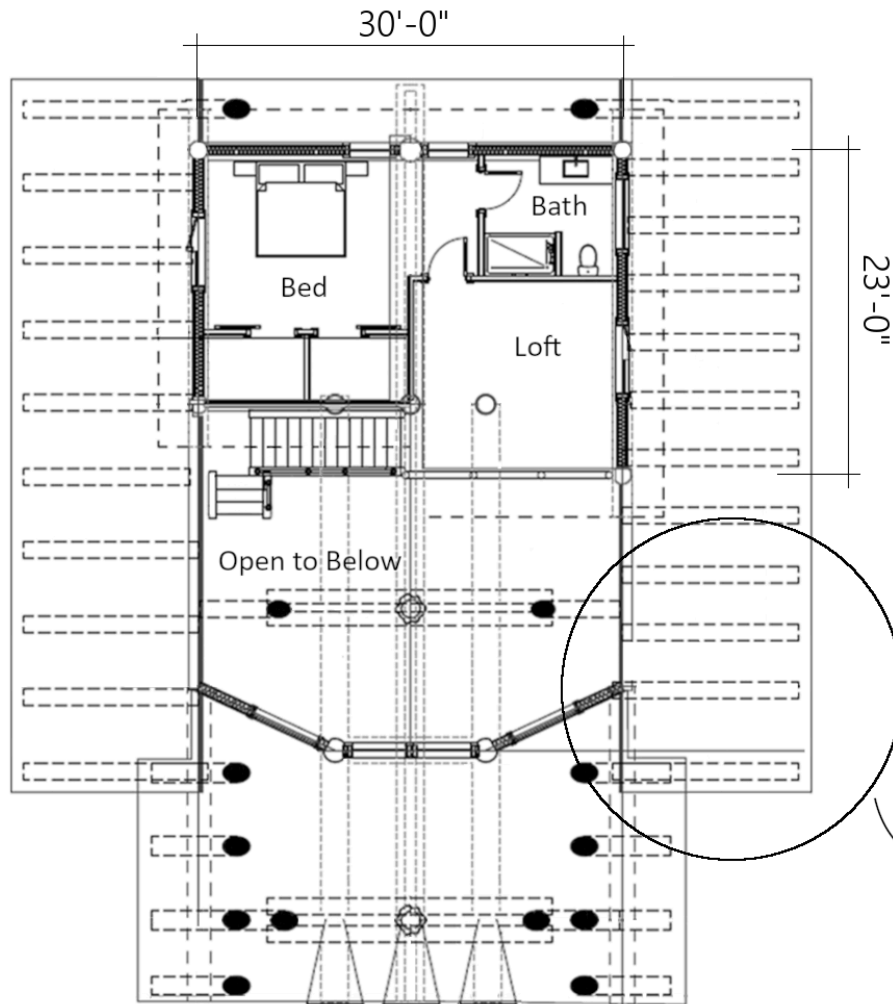

Revelstoke
MAIN FLOOR

Square Footage

Main Floor:	1240
Upper Floor:	620
Covered Decks:	1360
Basement (Optional):	1240

Revelstoke
UPPER FLOOR

Handcrafted
Rafters
(Optional)

Square Footage

Main Floor:	1240
Upper Floor:	620
Covered Decks:	1360
Basement (Optional):	1240

Revelstoke
BASEMENT

Square Footage

Main Floor:	1240
Upper Floor:	620
Covered Decks:	1360
Basement (Optional):	1240