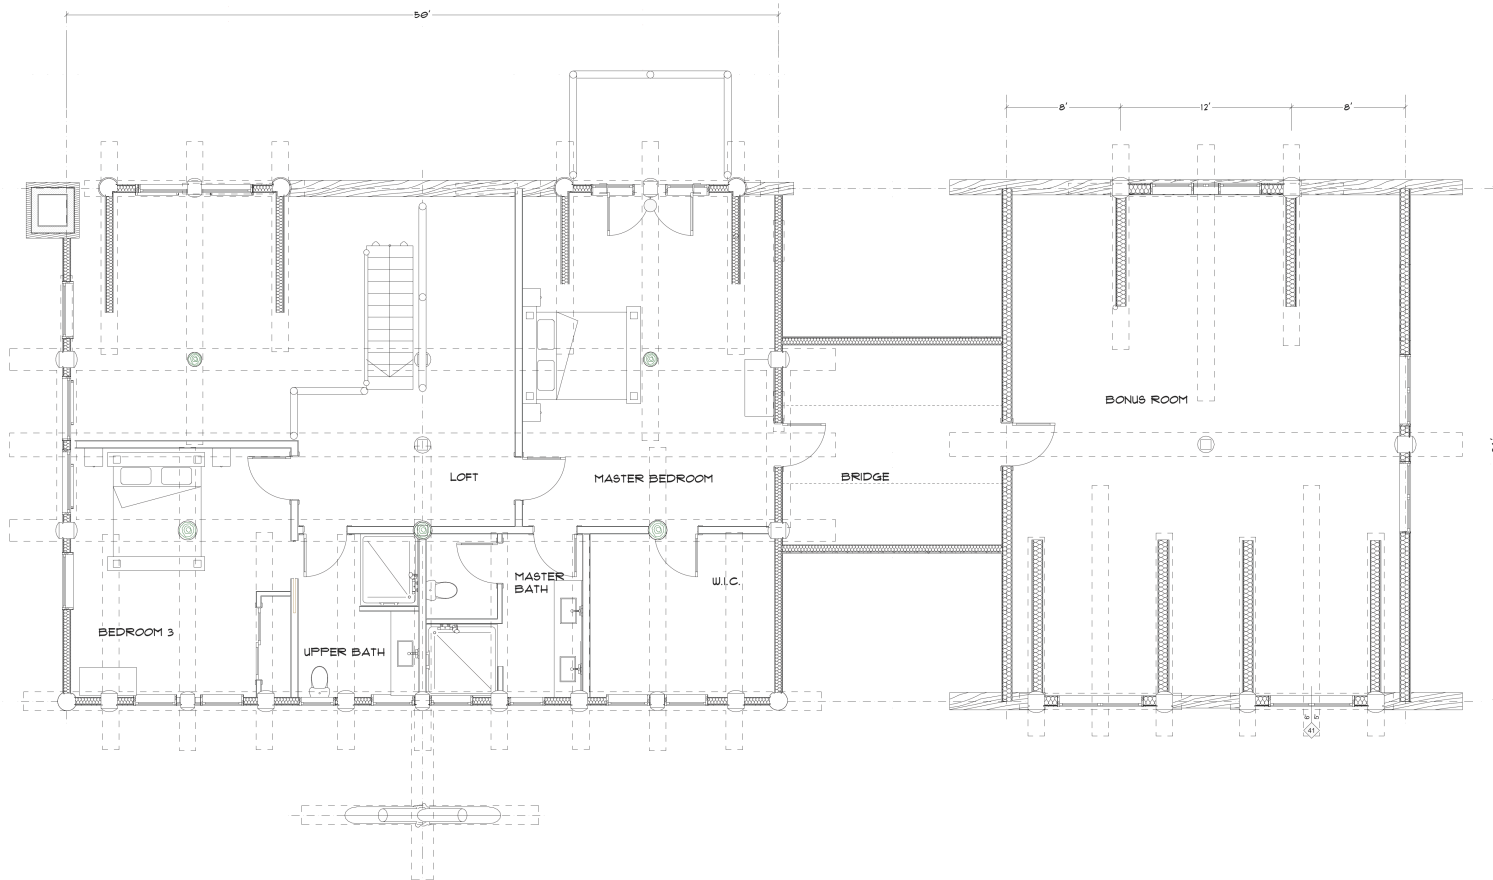

Sumas MAIN FLOOR

<u>Square Footage</u>	
Main Floor:	1800
Upper Floor:	1440
Covered Decks:	1640
Basement (Optional):	1800

Sumas UPPER FLOOR

<u>Square Footage</u>	
Main Floor:	1800
Upper Floor:	1440
Covered Decks:	1640
Basement (Optional):	1800