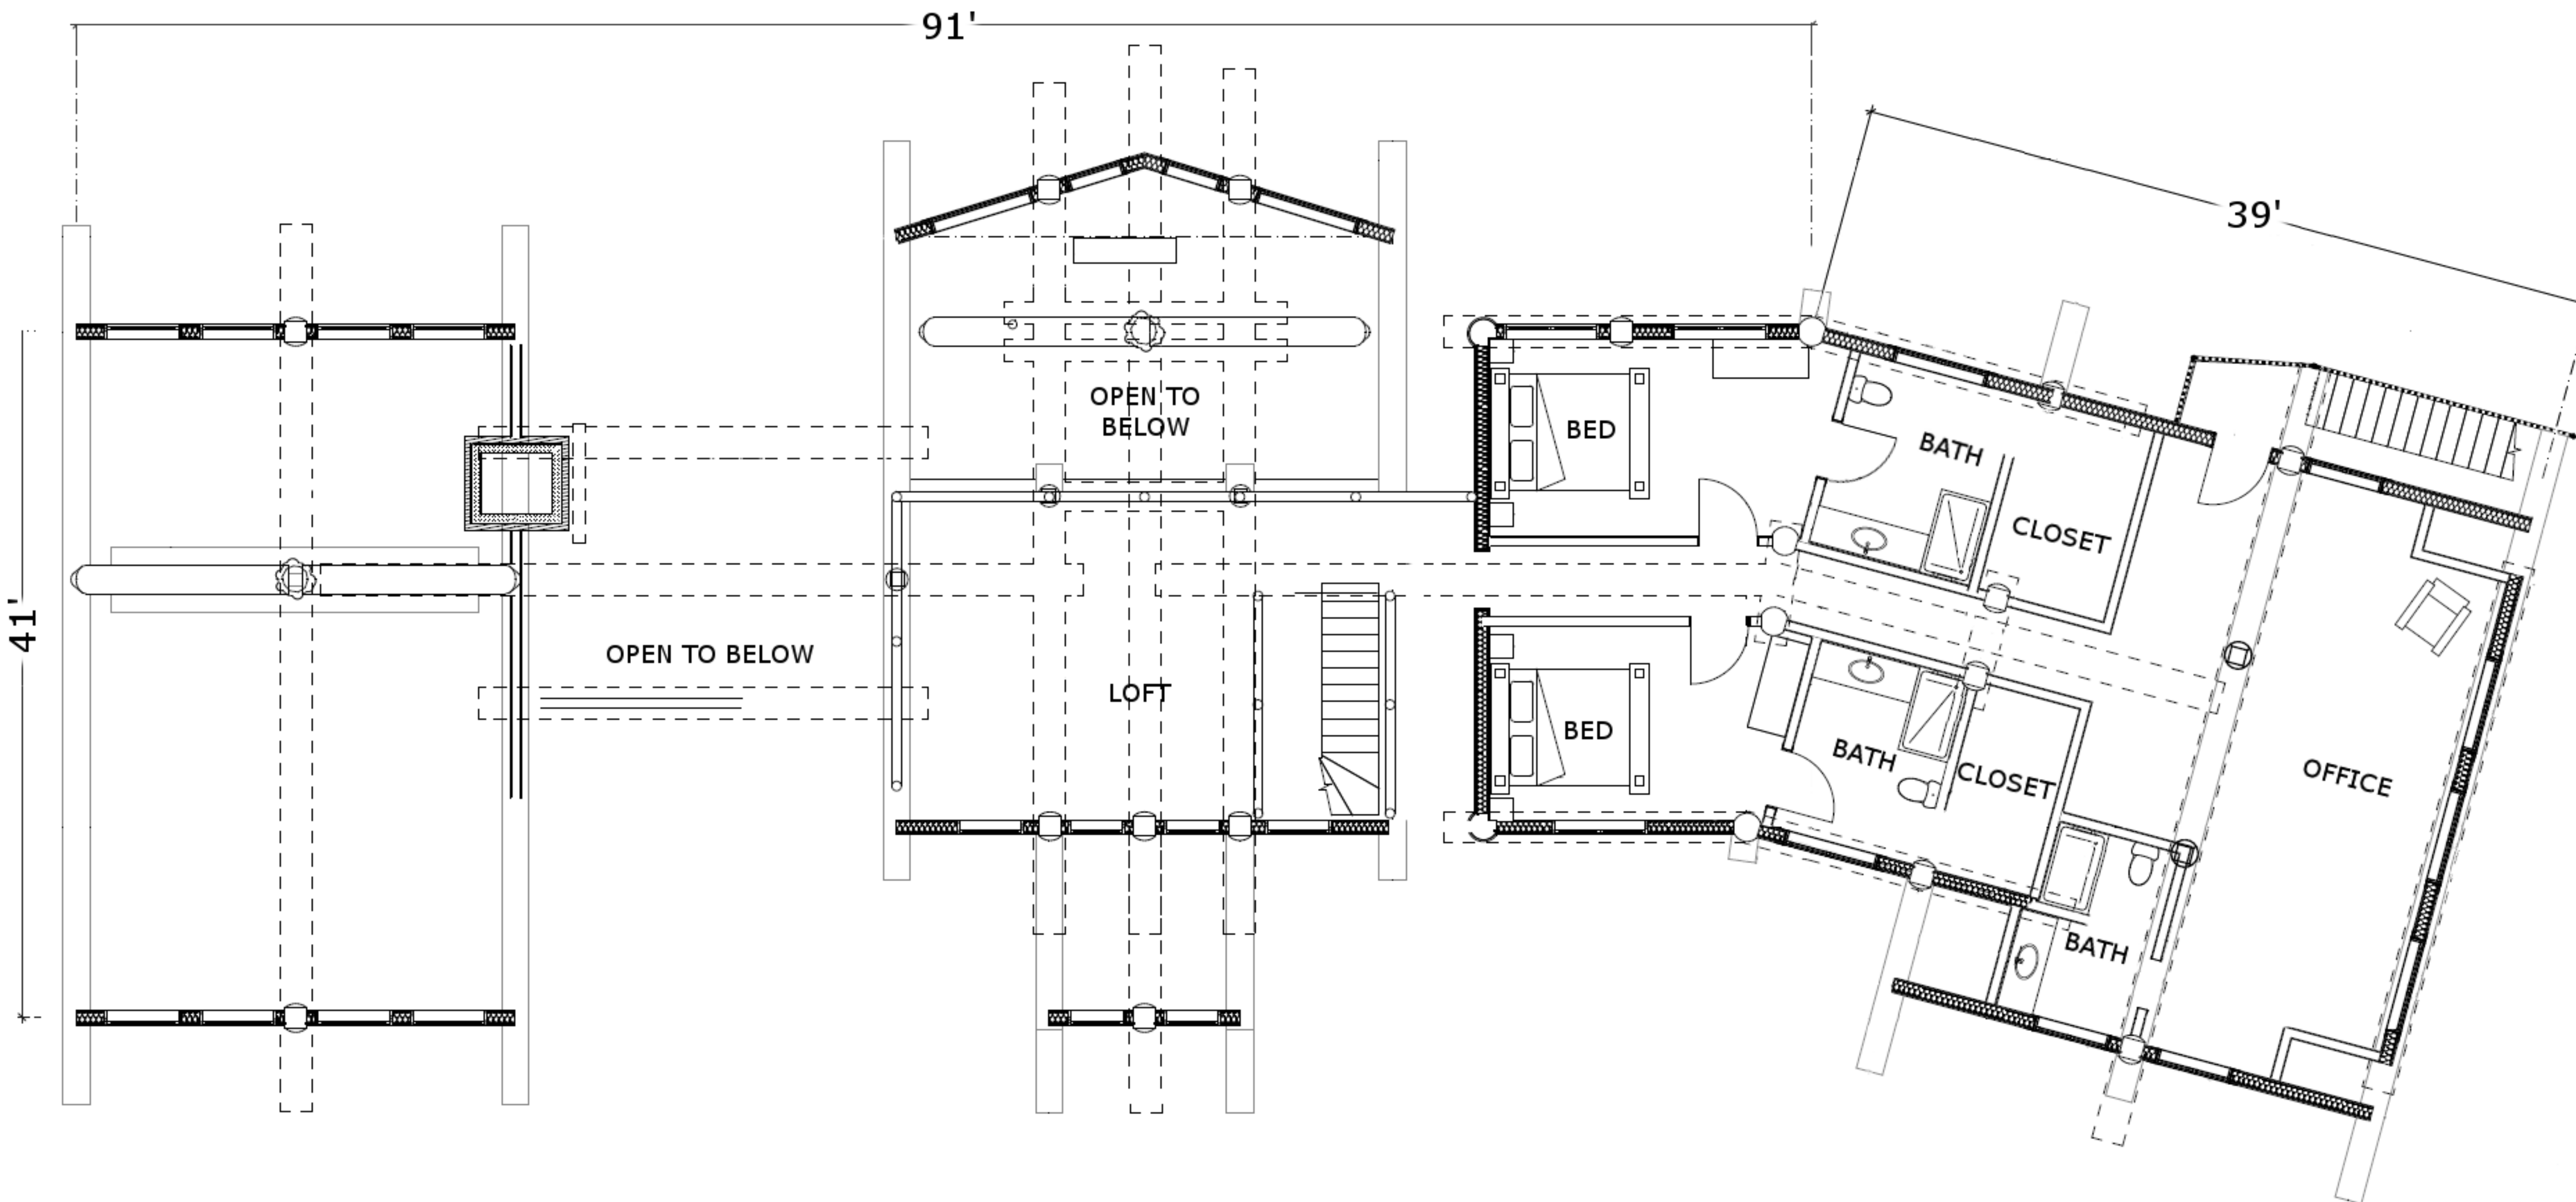

Yellowstone
MAIN FLOOR PLAN

Square Footage
Main Floor: 3100
Upper Floor: 2000

Yellowstone
UPPER FLOOR PLAN

Square Footage
Main Floor: 3100
Upper Floor: 2000