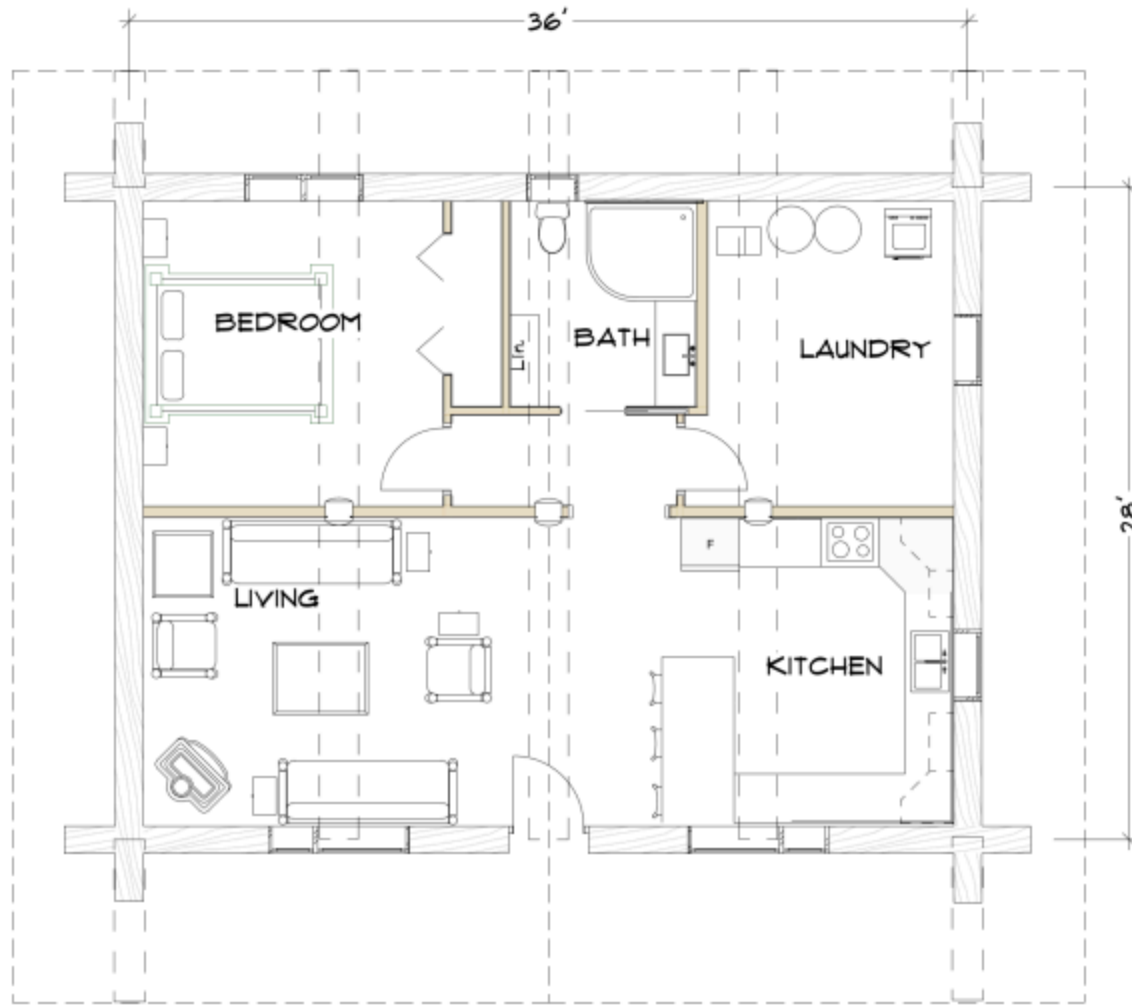

Yukon

Yukon MAIN FLOOR PLAN

Square Footage
Main Floor: 1007

NORTH

EAST

Yukon ELEVATIONS

WEST

SOUTH

Yukon ELEVATIONS

Yukon LOG WORK