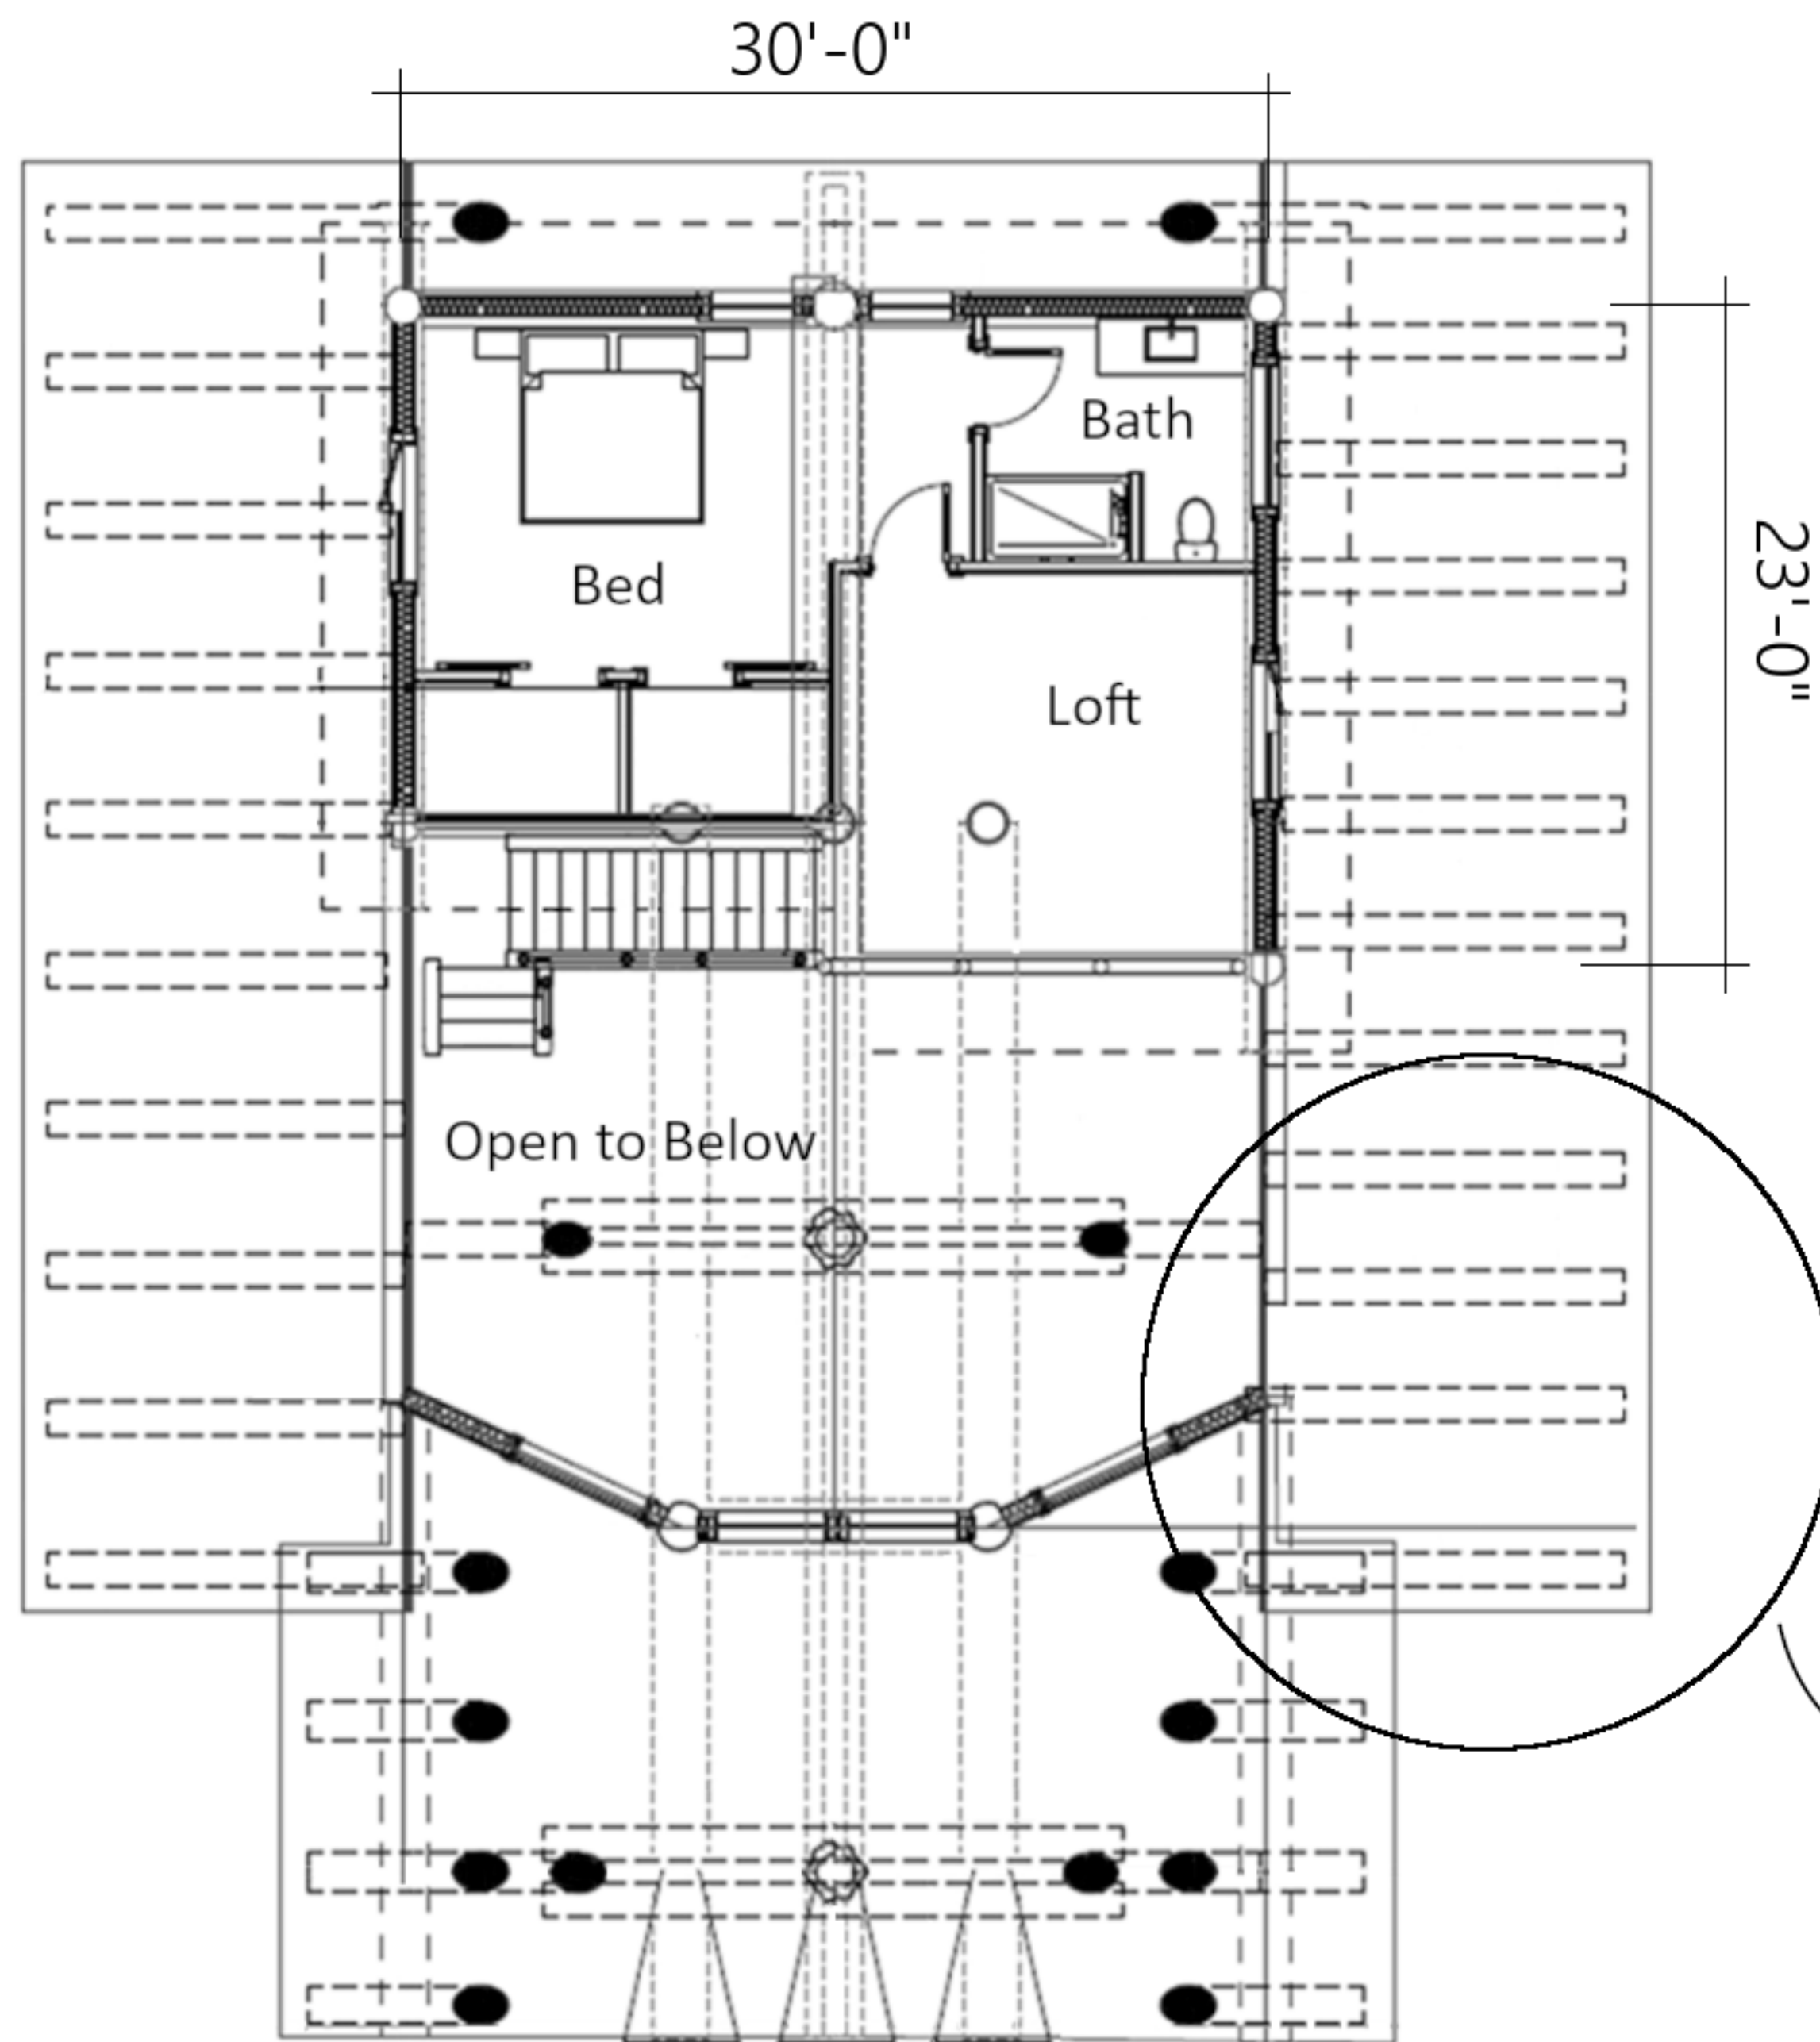

LIVING AREA: 1240 SF
DECKS: 1360 SF

Revelstoke
MAIN FLOOR

LIVING AREA: 620 SF

Handcrafted
Rafters
(Optional)

R e v e l s t o k e
UPPER FLOOR

Revelstoke
BASEMENT

LIVING AREA: 1240 SF