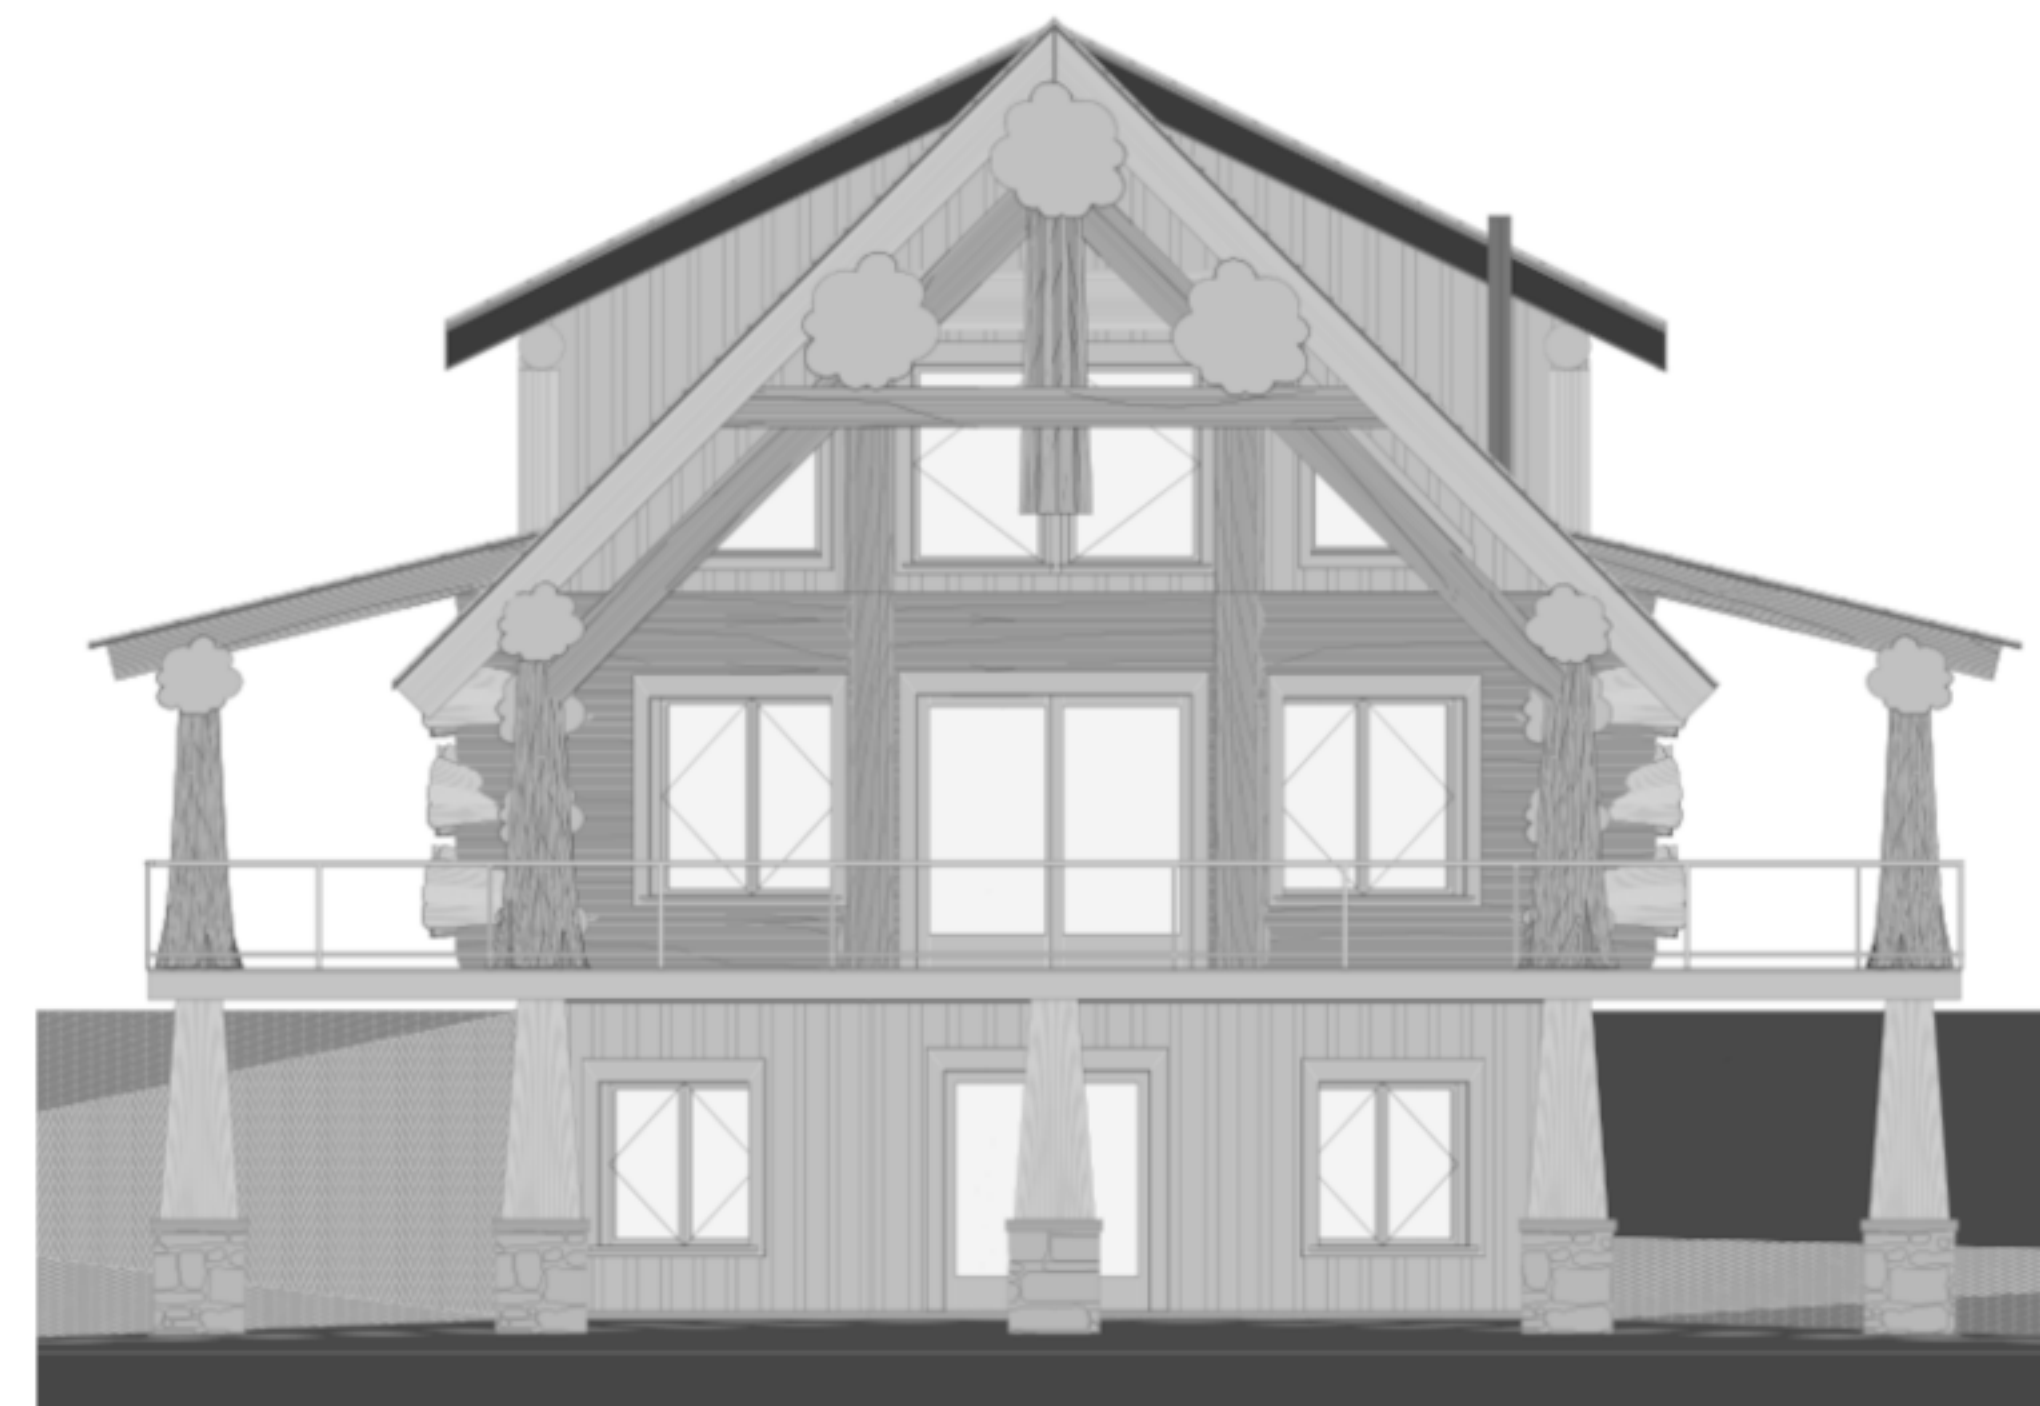

LIVING AREA: 1240 SF
DECKS: 1360 SF

Revelstoke
MAIN FLOOR

LIVING AREA: 620 SF

Handcrafted
Rafters
(Optional)

R e v e l s t o k e
UPPER FLOOR

Revelstoke
BASEMENT

LIVING AREA: 1240 SF