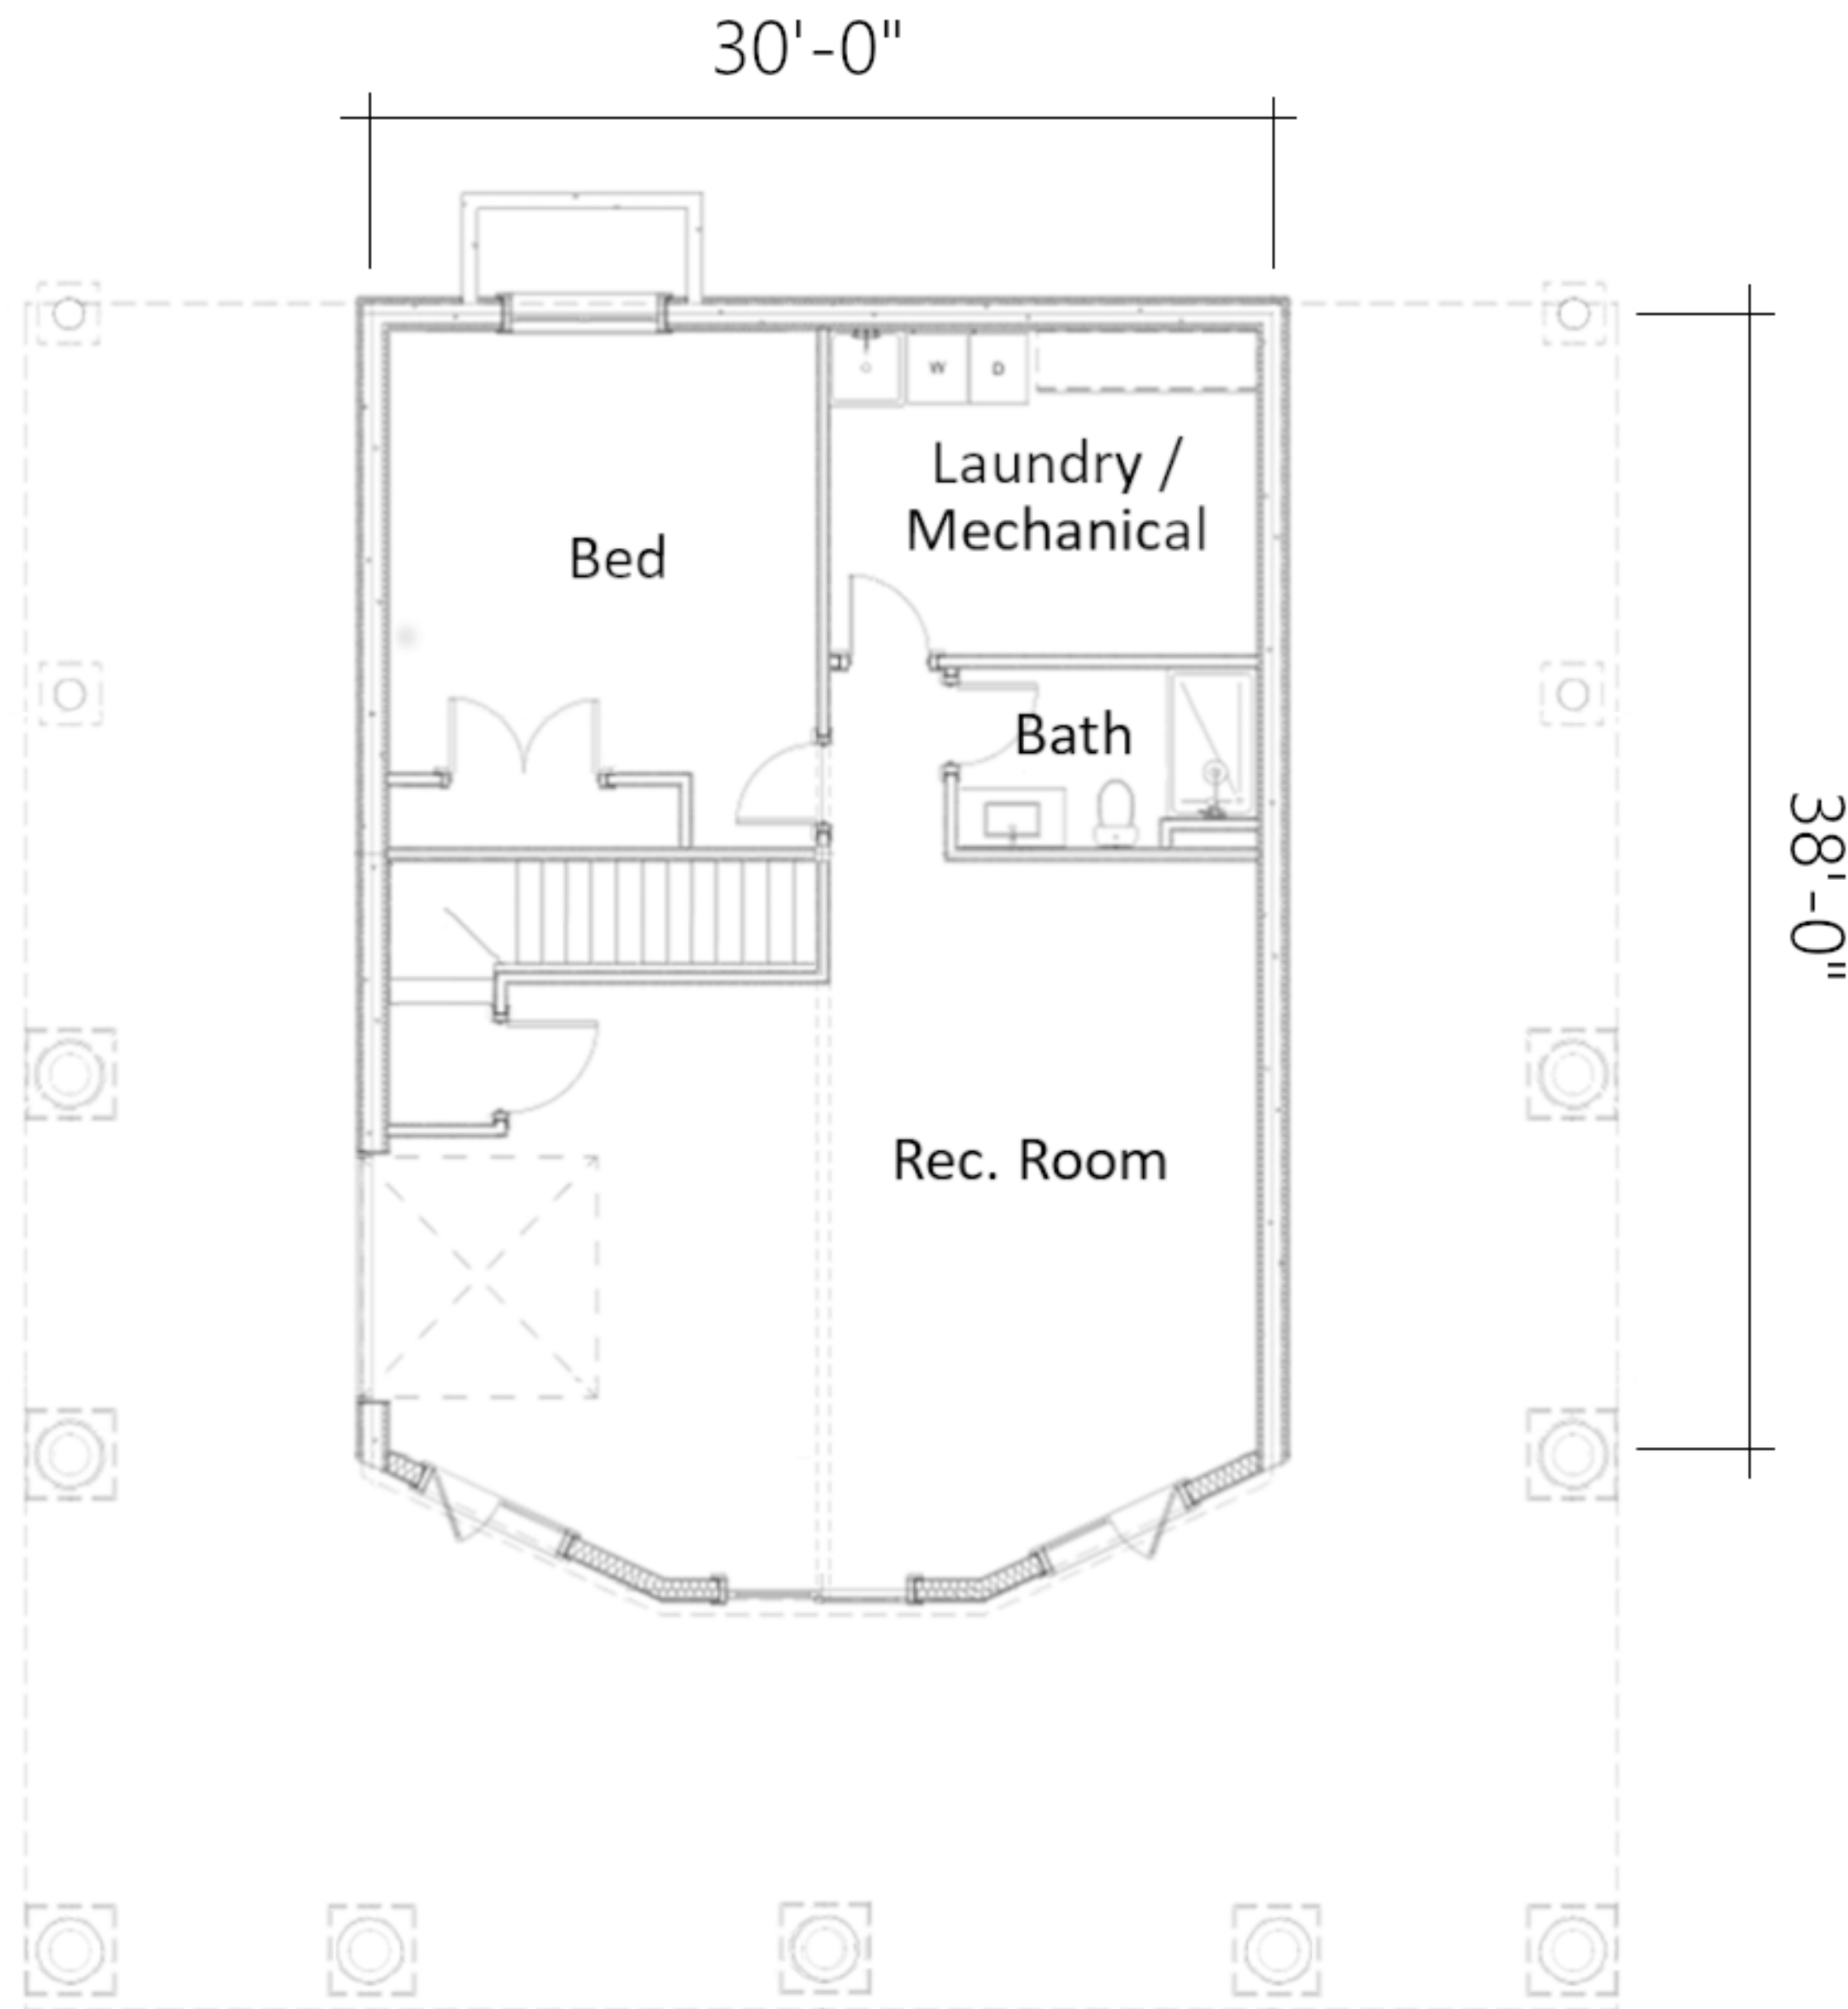

LIVING AREA: 1240 SF
DECKS: 1360 SF

Revelstoke
MAIN FLOOR

LIVING AREA: 620 SF

Handcrafted
Rafters
(Optional)

R e v e l s t o k e
UPPER FLOOR

Revelstoke
BASEMENT

LIVING AREA: 1240 SF