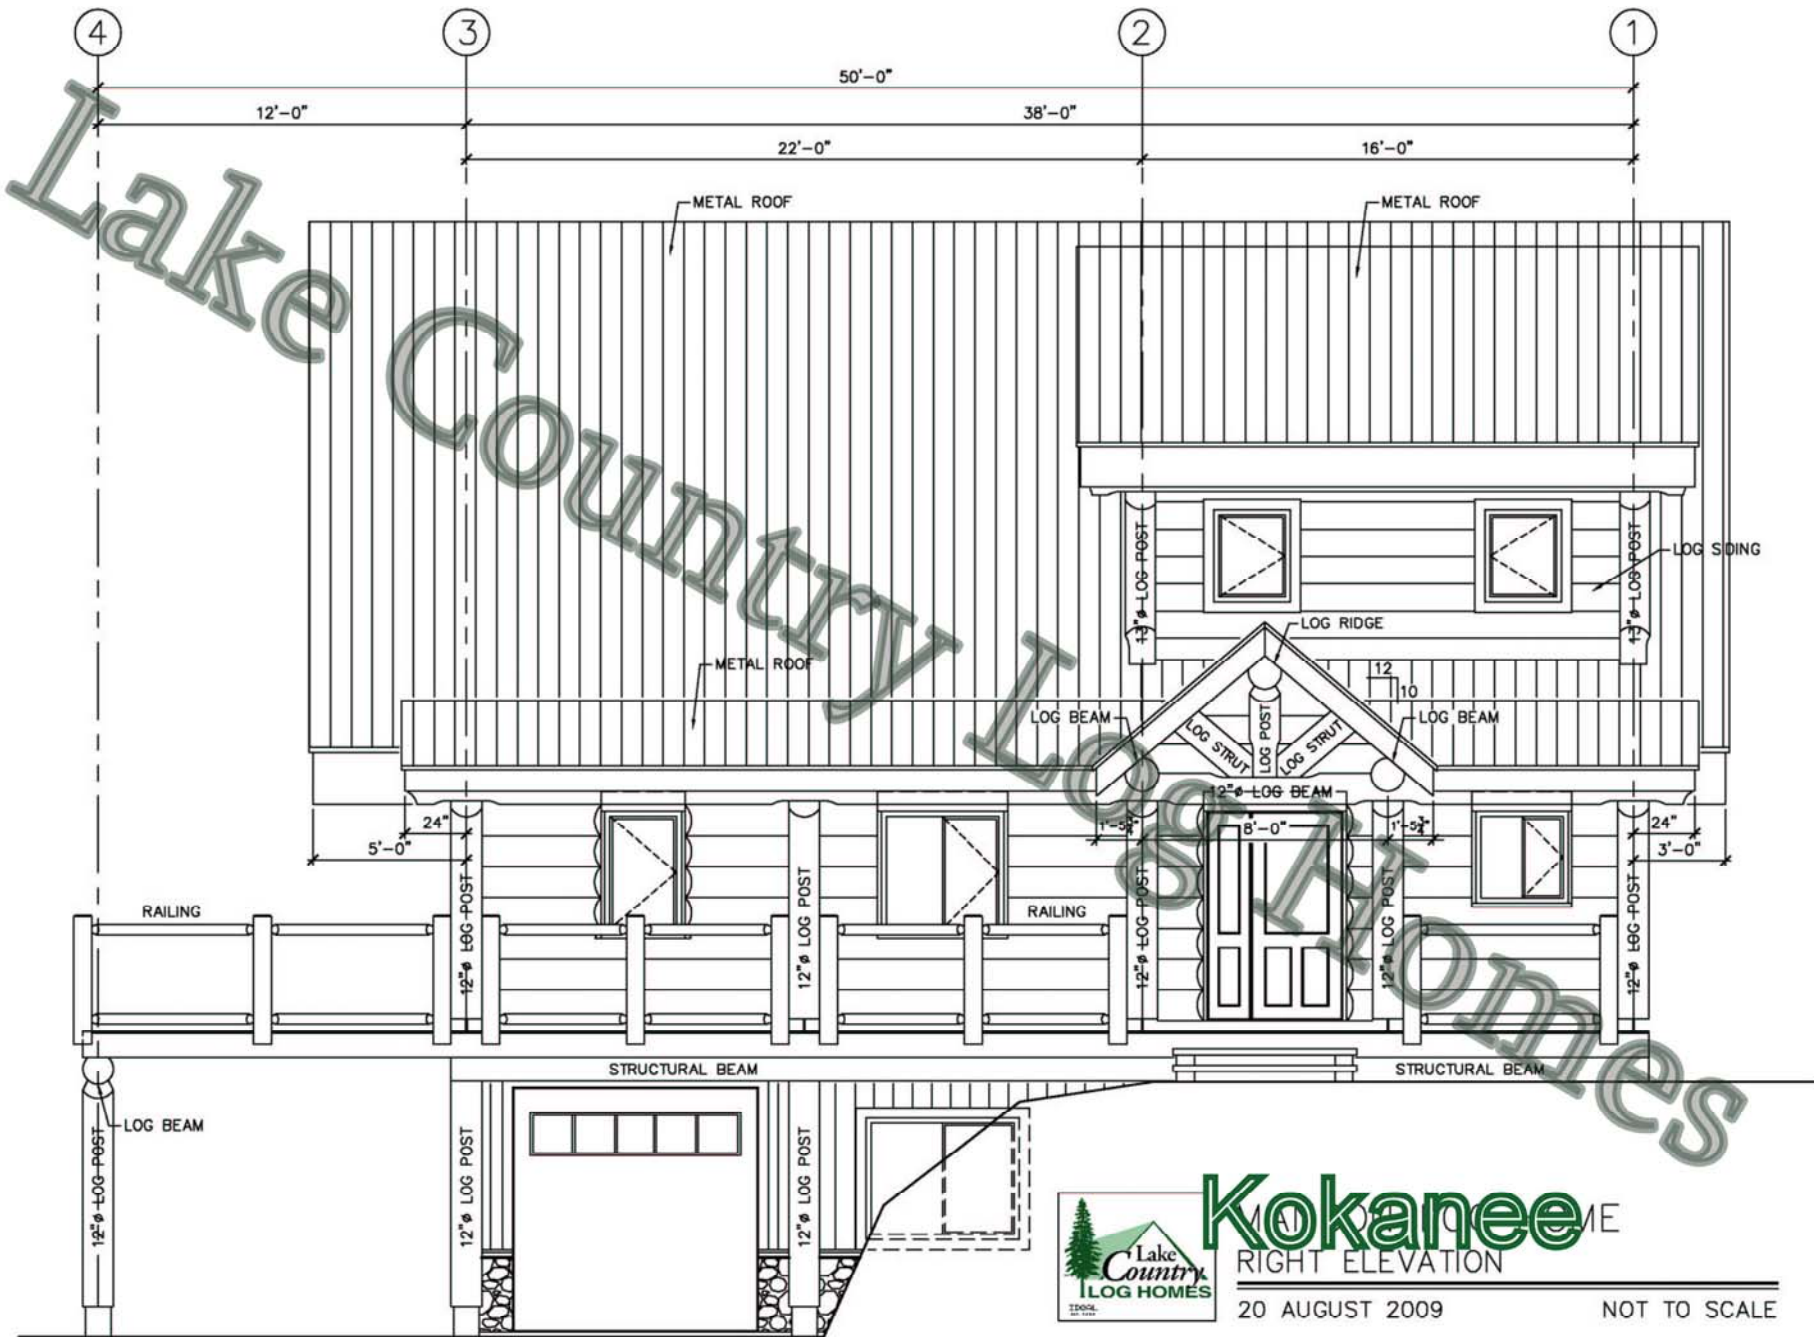

# Kokanee

FRONT ELEVATION

20 AUGUST 2009

NOT TO SCALE

**Kokanee** ME  
 RIGHT ELEVATION

20 AUGUST 2009

NOT TO SCALE

Lake

**Kokanee**

AREA: 1064 SQ.FT. 20 AUGUST 2009

Lake

Log Homes

**Kokanee**  
LOFT FLOOR LAYOUT NOT TO SCALE  
AREA: 586 SQ.FT. 20 AUGUST 2009