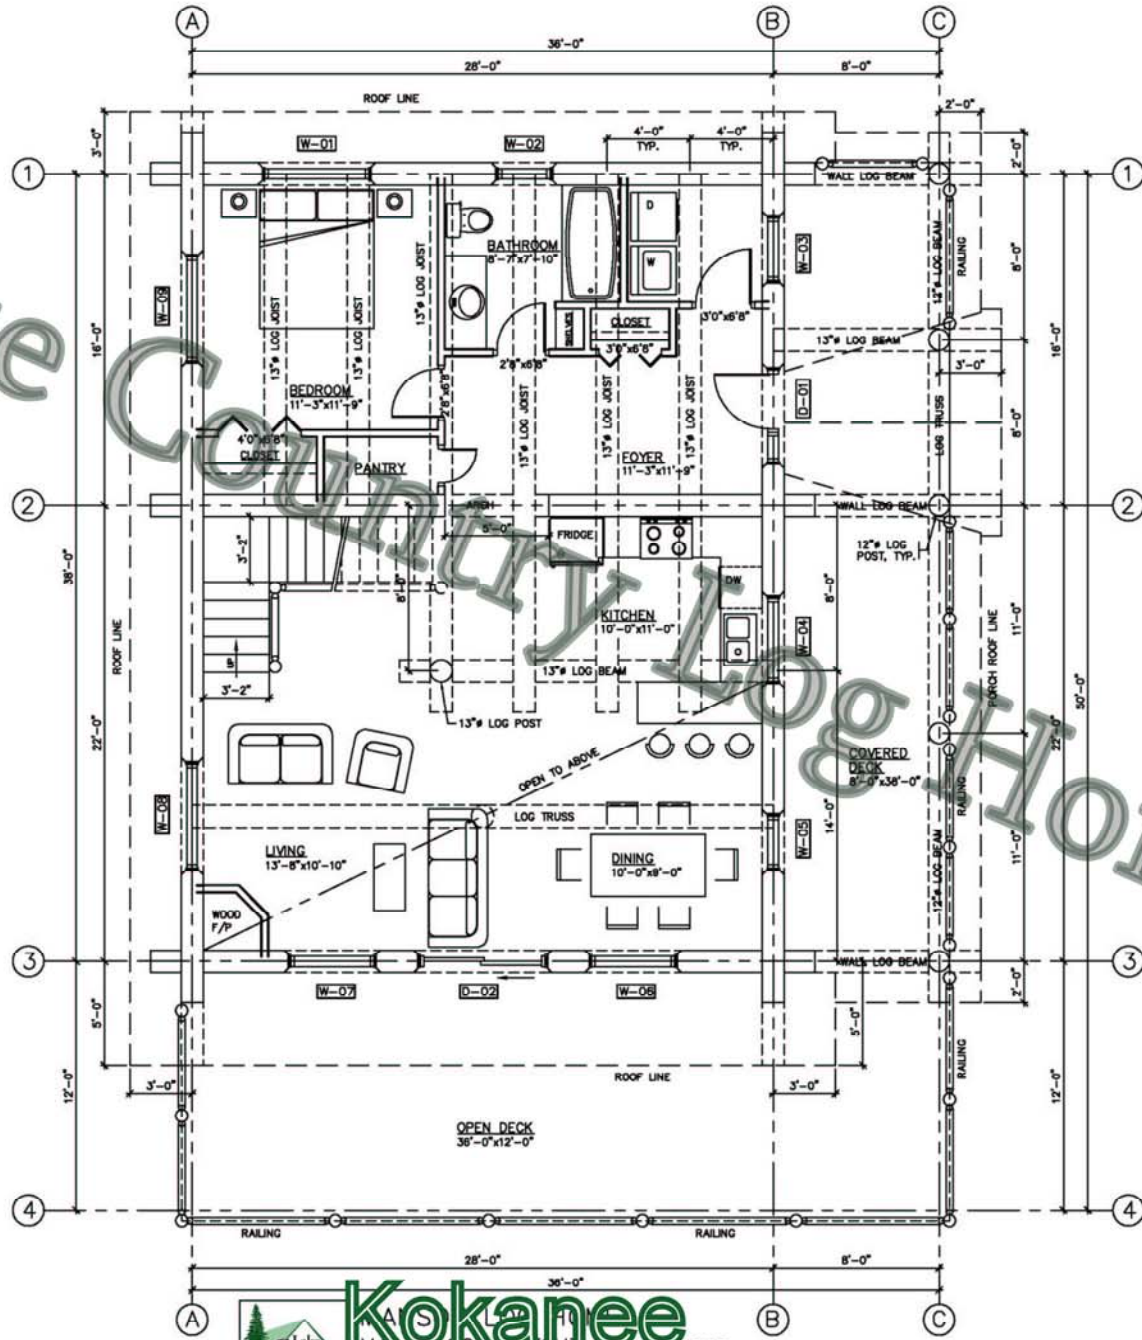

# Kokanee

FRONT ELEVATION

20 AUGUST 2009

NOT TO SCALE

**Kokanee** ME  
 RIGHT ELEVATION

20 AUGUST 2009

NOT TO SCALE

Lake

**Kokanee**

AREA: 1064 SQ.FT. 20 AUGUST 2009

Lake

Log Homes

**Kokanee**  
LOFT FLOOR LAYOUT NOT TO SCALE  
AREA: 586 SQ.FT. 20 AUGUST 2009