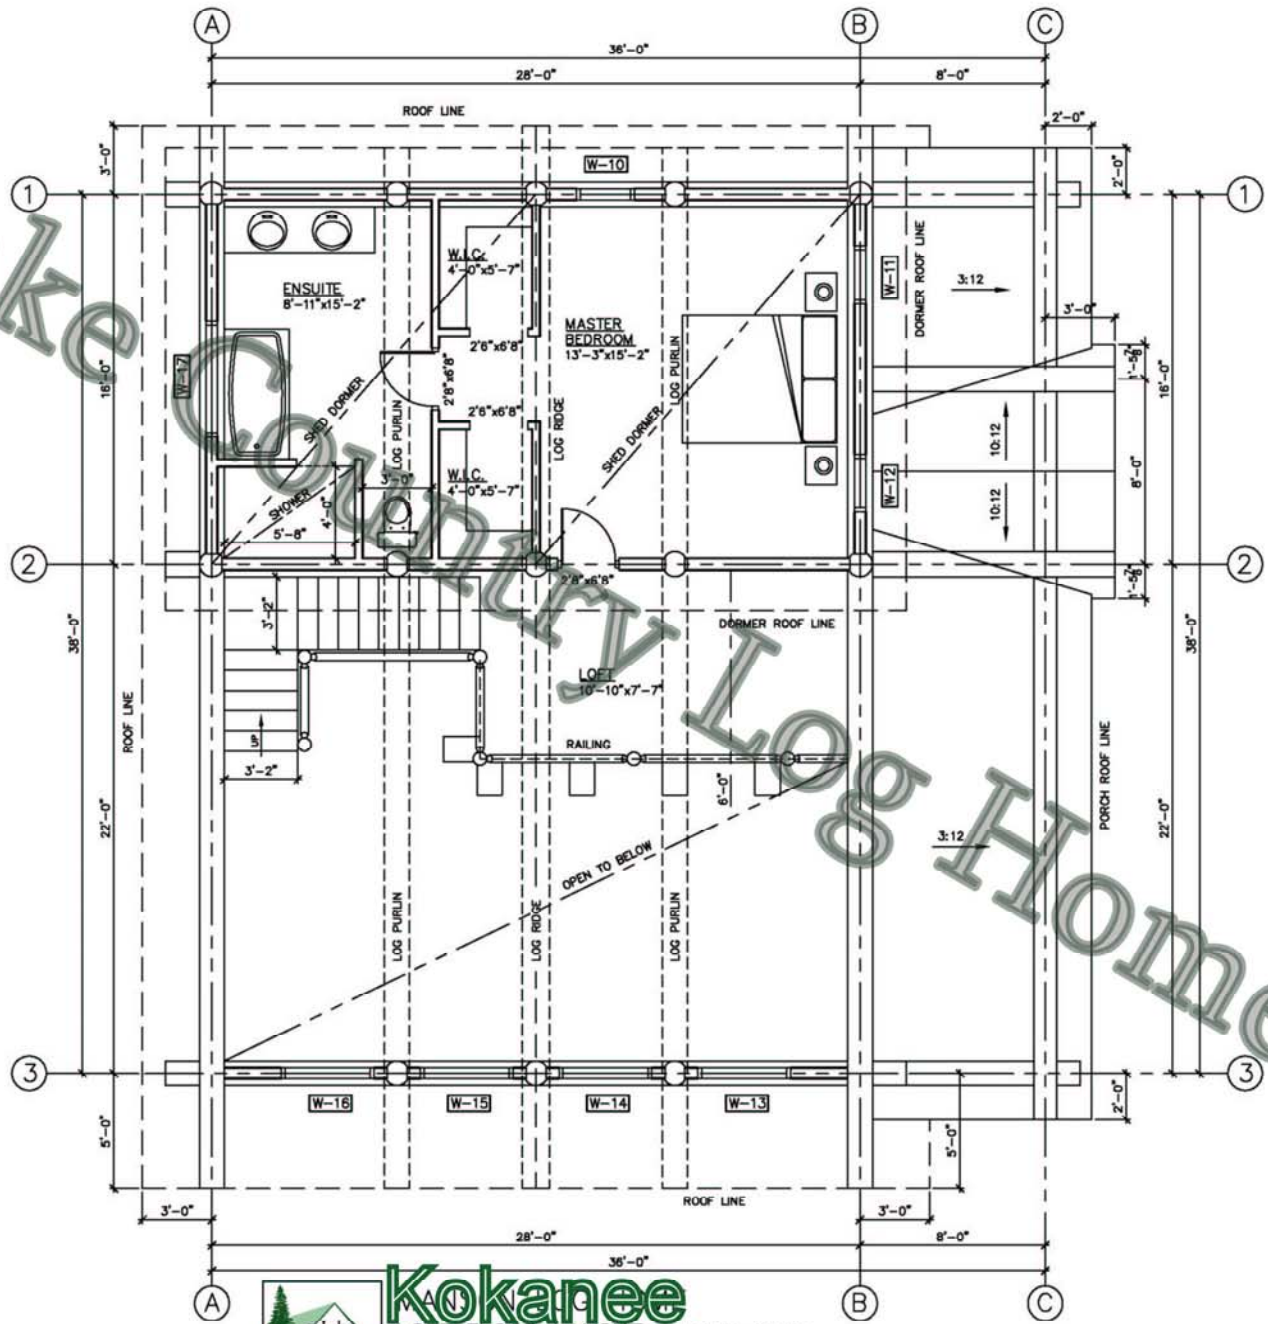

# Kokanee

FRONT ELEVATION

20 AUGUST 2009

NOT TO SCALE

**Kokanee** ME  
 RIGHT ELEVATION

20 AUGUST 2009

NOT TO SCALE

Lake

**Kokanee**

AREA: 1064 SQ.FT. 20 AUGUST 2009

Lake

Log Homes

**Kokanee**  
LOFT FLOOR LAYOUT NOT TO SCALE  
AREA: 586 SQ.FT. 20 AUGUST 2009